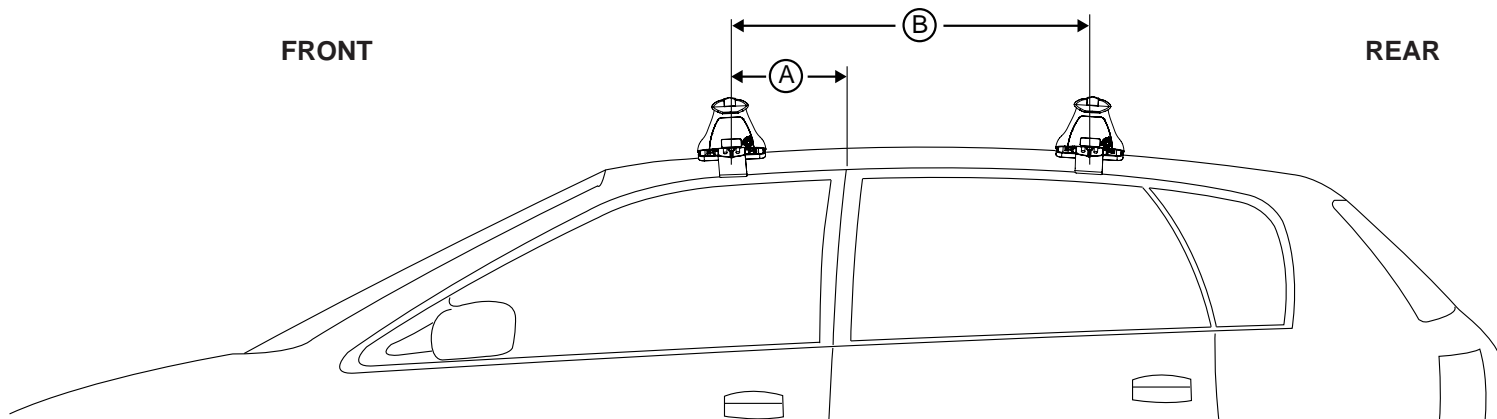

Rhino Rack 2500 Series - DK449 instruction

CROSSBAR IDENTIFICATION

VA crossbar

EURO crossbar

HD crossbar

Vehicle	Date	Crossbar	FRONT CROSSBAR					REAR CROSSBAR						
			Front Right Pad/Clamp	Front Left Pad/Clamp	Measurement strip length per side	Measurement strip length per side	Measurement Distance (x)	Foot plate arrow direction	Rear Right Pad/Clamp	Rear Left Pad/Clamp	Measurement strip length per side	Measurement strip length per side	Measurement Distance (x)	Foot plate arrow direction
Toyota Rav4 4dr SUV	12-	1260mm	M435 SUB0661	M436 SUB0661	202mm	89mm	1052mm / 41,27/64"	OUT	M506 SUB0368	M505 SUB0368	155mm	42mm	958mm / 37,23/32"	OUT
			Pad Arrow OUT						Pad Arrow OUT					

Rhino Rack 2500 Series - DK449 instruction

Measurement A: CENTRE of door jamb to CENTRE arrow of leg foot plate.

Measurement B: CENTRE of Front leg foot plate arrow to CENTRE of Rear leg foot plate arrow.

FRONT

REAR

VEHICLE	Date	Measurement A	Measurement B	Load Rating (includes racks 5kg/ 11lbs)
Toyota Rav4 4dr SUV	12-	250mm / 9,27/32"	800mm / 31,1/2"	75kg / 165lbs

When it comes to quality roof racks and cargo carriers, Rhino-Rack is the brand you can depend on.