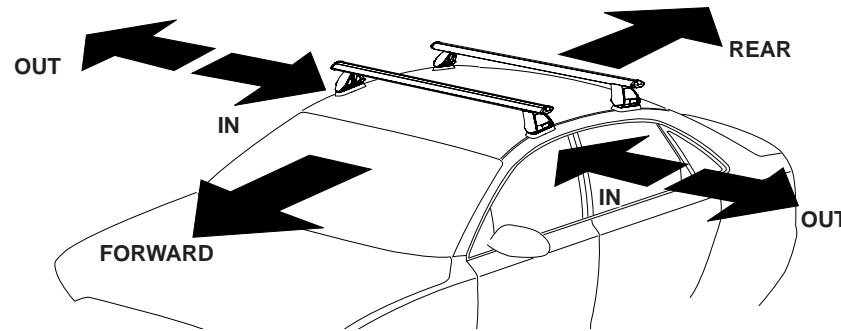

Rhino Rack 2500 Series - DK449 instruction

CROSSBAR IDENTIFICATION

VA crossbar

EURO crossbar

HD crossbar

Vehicle	Date	Crossbar	FRONT CROSSBAR					REAR CROSSBAR						
			Front Right Pad/Clamp	Front Left Pad/Clamp	Measurement strip length per side	Measurement strip length per side	Measurement Distance (x)	Foot plate arrow direction	Rear Right Pad/Clamp	Rear Left Pad/Clamp	Measurement strip length per side	Measurement strip length per side	Measurement Distance (x)	Foot plate arrow direction
Toyota Rav4 4dr SUV	12-	1260mm	M435 SUB0661	M436 SUB0661	202mm	89mm	1052mm / 41,27/64"	OUT	M506 SUB0368	M505 SUB0368	155mm	42mm	958mm / 37,23/32"	OUT
			Pad Arrow OUT						Pad Arrow OUT					

Rhino Rack 2500 Series - DK449 instruction

Measurement A: CENTRE of door jamb to CENTRE arrow of leg foot plate.

Measurement B: CENTRE of Front leg foot plate arrow to CENTRE of Rear leg foot plate arrow.

Carrying capacity: Roof rack is rated to 75kg. Please refer to manufacturers handbook for your vehicles maximum roof load capacity. Always use the lower of the two figures.

Direction of Pad Arrow
and Foot Plate Arrow

FRONT

REAR

VEHICLE	Date	Measurement A	Measurement B	Load Rating (includes racks 5kg/ 11lbs)
Toyota Rav4 4dr SUV	12-	250mm / 9,27/32"	800mm / 31,1/2"	75kg / 165lbs

When it comes to quality roof racks and cargo carriers, Rhino-Rack is the brand you can depend on.