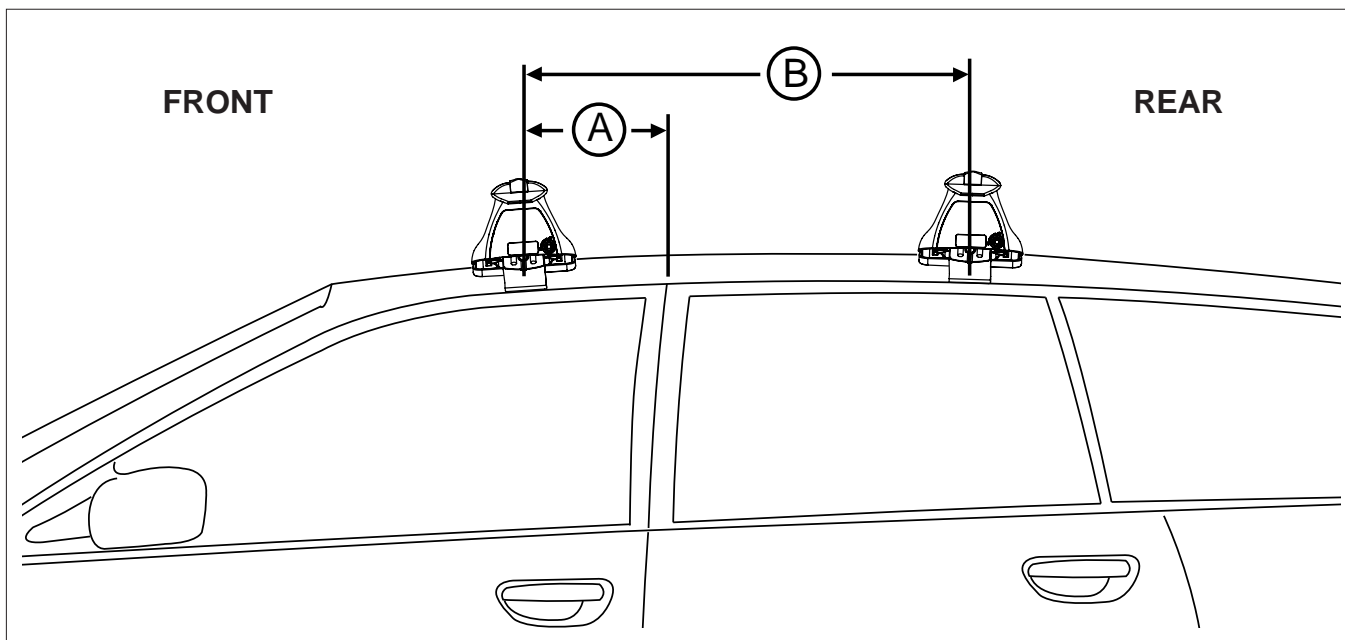

DK444 DK444F, DK444R Rhino-Rack VA, Euro & HD crossbar instruction

Measurement A: CENTRE of door jamb to CENTRE arrow of leg foot plate.

Measurement B: CENTRE of Front leg foot plate arrow to CENTRE of Rear leg foot plate arrow.

Carrying capacity: Roof rack is rated to 75kg. Please refer to manufacturers handbook for your vehicles maximum roof load capacity. Always use the lower of the two figures.

VEHICLE	Date	Measurement A	Measurement B	Load Rating (includes racks 5kg/ 11lbs)
Honda Pilot 3rd Gen	2016 -	200mm / 7,7/8"	800mm / 31,1/2"	75kg / 165lbs