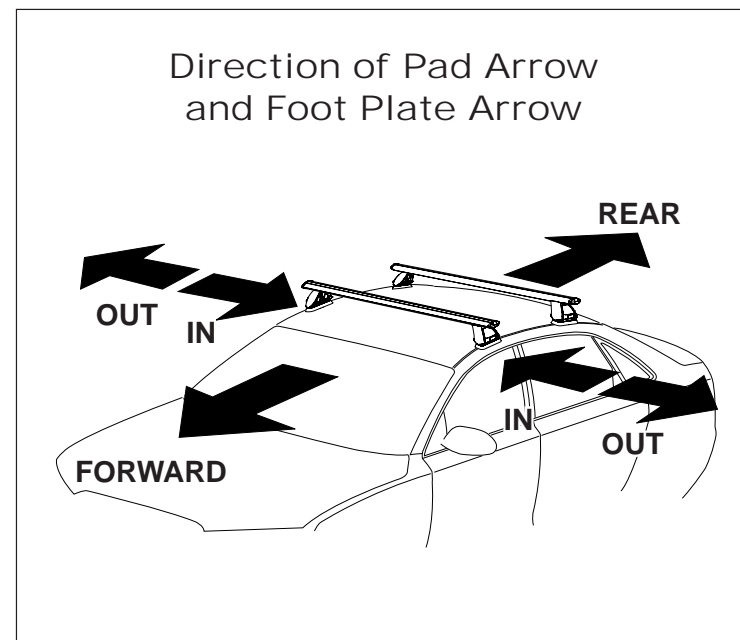

DK444 DK444F, DK444R Rhino-Rack VA, Euro & HD crossbar instruction

Measurement A: CENTRE of door jamb to CENTRE arrow of leg foot plate.

Measurement B: CENTRE of Front leg foot plate arrow to CENTRE of Rear leg foot plate arrow.

Carrying capacity: Roof rack is rated to 75kg. Please refer to manufacturers handbook for your vehicles maximum roof load capacity. Always use the lower of the two figures.

VEHICLE	Date	Measurement A	Measurement B	Load Rating (includes racks 5kg/ 11lbs)
Honda Pilot 3rd Gen	2016 -	200mm / 7,7/8"	800mm / 31,1/2"	75kg / 165lbs