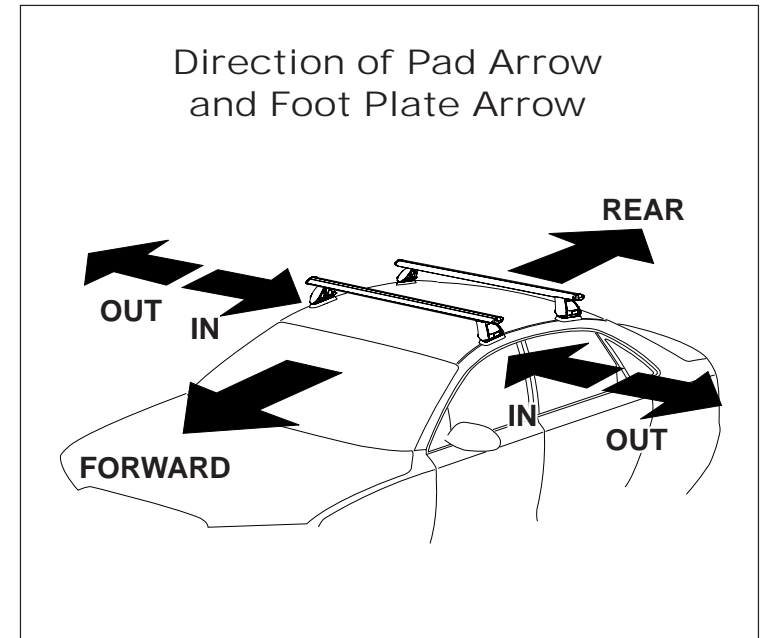

## DK427, DK427H Rhino-Rack VA, Euro & HD crossbar instruction

**Measurement A:** CENTRE of door jamb to CENTRE arrow of leg foot plate.

**Measurement B:** CENTRE of Front leg foot plate arrow to CENTRE of Rear leg foot plate arrow.

**Carrying capacity:** Roof rack is rated to 75kg. Please refer to manufacturers handbook for your vehicles maximum roof load capacity. Always use the lower of the two figures.

VEHICLE	Date	Measurement A	Measurement B	Measurement C	Load Rating (includes racks 5kg/ 11lbs)
Ford F150 SuperCrew	2015 -	280mm / 11,1/32"	800mm / 31,1/2"	520mm / 20,15/32"	75kg / 165lbs
Ford F150 SuperCab	2015 -	280mm / 11,1/32"	700mm / 27,9/16"	420mm / 16, 9/16"	75kg / 165lbs