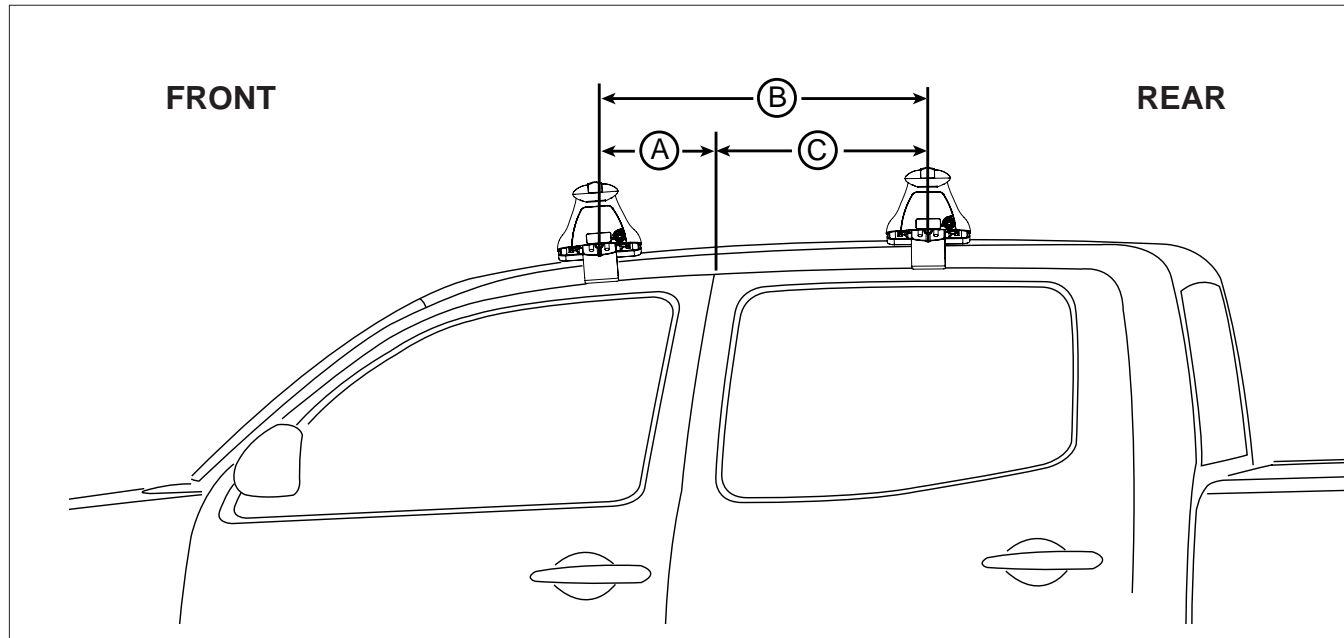

## DK427, DK427H Rhino-Rack VA, Euro & HD crossbar instruction

**Measurement A:** CENTRE of door jamb to CENTRE arrow of leg foot plate.

**Measurement B:** CENTRE of Front leg foot plate arrow to CENTRE of Rear leg foot plate arrow.

**Carrying capacity:** Roof rack is rated to 75kg. Please refer to manufacturers handbook for your vehicles maximum roof load capacity. Always use the lower of the two figures.

VEHICLE	Date	Measurement A	Measurement B	Measurement C	Load Rating (includes racks 5kg/ 11lbs)
Ford F150 SuperCrew	2015 -	280mm / 11,1/32"	800mm / 31,1/2"	520mm / 20,15/32"	75kg / 165lbs
Ford F150 SuperCab	2015 -	280mm / 11,1/32"	700mm / 27,9/16"	420mm / 16, 9/16"	75kg / 165lbs