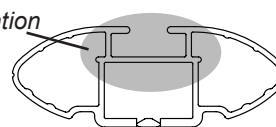

## IDENTIFICATION CHART

**VA crossbar**

**DA crossbar**

**EURO crossbar**

**HD crossbar**

		FRONT CROSSBAR						REAR CROSSBAR						
				Measurement strip length per side	Measurement strip length per side	Measurement Distance ( x )	Foot plate arrow direction			Measurement strip length per side	Measurement strip length per side	Measurement Distance ( x )	Foot plate arrow direction	
Vehicle	Date	Crossbar	Front Right Pad/Clamp	Front Left Pad/Clamp	Measurement strip length per side	Measurement strip length per side	Measurement Distance ( x )	Foot plate arrow direction	Rear Right Pad/Clamp	Rear Left Pad/Clamp	Measurement strip length per side	Measurement strip length per side	Measurement Distance ( x )	Foot plate arrow direction
Subaru Legacy 4dr sedan	15-	1260mm	142697 SUB0374	142696 SUB0374	185mm	72mm	1018mm / 40,5/64"	OUT	142696 SUB0374	142697 SUB0374	173mm	60mm	994mm / 39,1/8"	OUT
			Pad Arrow OUT						Pad Arrow OUT					
Subaru Liberty 4dr sedan	1/15-	1260mm	142697 SUB0374	142696 SUB0374	185mm	72mm	1018mm / 40,5/64"	OUT	142696 SUB0374	142697 SUB0374	173mm	60mm	994mm / 39,1/8"	OUT
			Pad Arrow OUT						Pad Arrow OUT					

# Rhino Rack 2500 Series - DK416 instruction

**Measurement A:** CENTRE of door jamb to CENTRE arrow of leg foot plate.

**Measurement B:** CENTRE of Front leg foot plate arrow to CENTRE of Rear leg foot plate arrow.