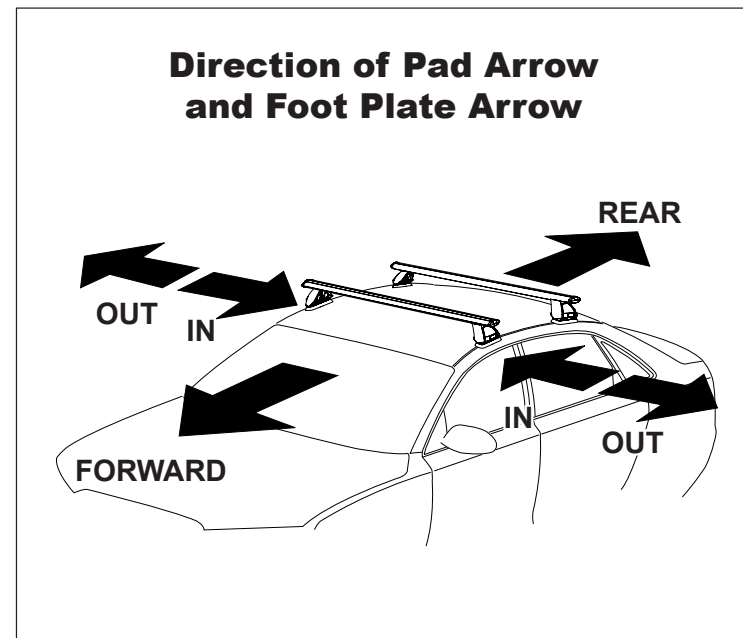

Rhino Rack 2500 Series - DK416 instruction

Measurement A: CENTRE of door jamb to CENTRE arrow of leg foot plate.

Measurement B: CENTRE of Front leg foot plate arrow to CENTRE of Rear leg foot plate arrow.

Carrying capacity: Roof rack is rated to 75kg. Please refer to manufacturers handbook for your vehicles maximum roof load capacity. Always use the lower of the two figures.

If your vehicle is not listed on this fitting instruction please refer to your countries Rhino-Rack web site for the latest information.

VEHICLE	Date	Measurement A	Measurement B	Load Rating (includes racks 5kg/ 11lbs)
Subaru Legacy 4dr sedan	15-	250mm / 9,27/32"	650mm / 25,19/32"	75kg / 165lbs
Subaru Liberty 4dr sedan	1/15-	250mm / 9,27/32"	650mm / 25,19/32"	75kg / 165lbs