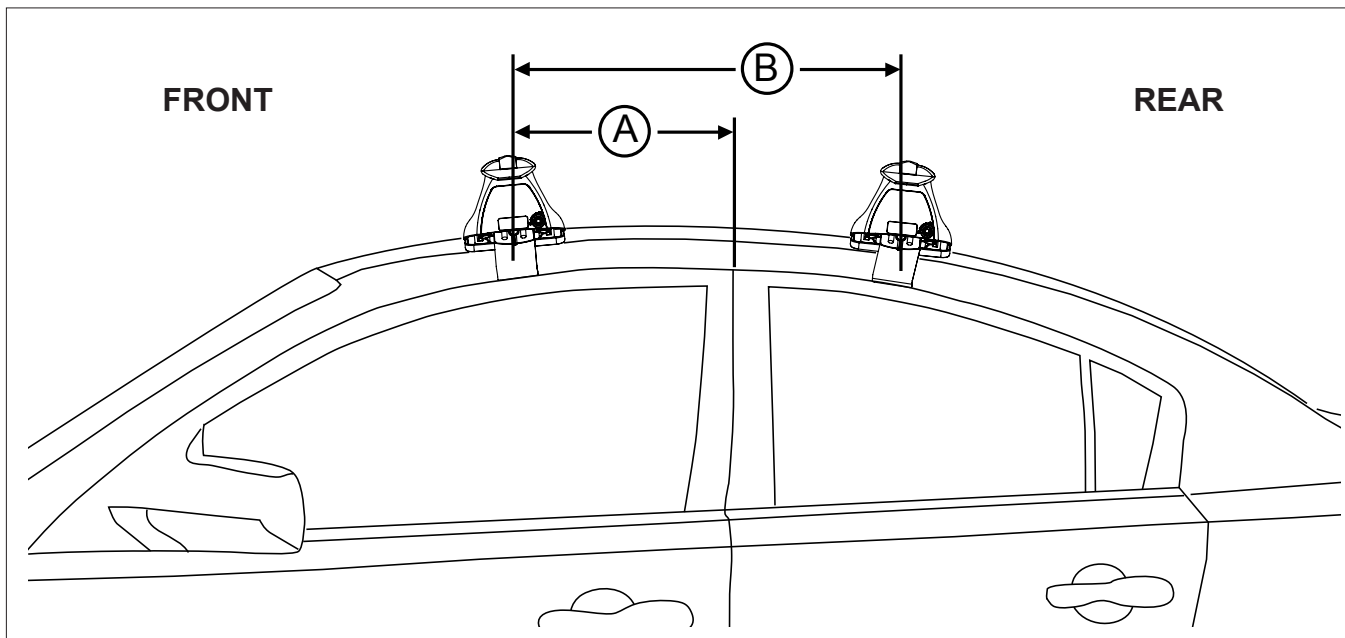

Rhino Rack 2500 Series - DK416 instruction

Measurement A: CENTRE of door jamb to CENTRE arrow of leg foot plate.

Measurement B: CENTRE of Front leg foot plate arrow to CENTRE of Rear leg foot plate arrow.

Carrying capacity: Roof rack is rated to 75kg. Please refer to manufacturers handbook for your vehicles maximum roof load capacity. Always use the lower of the two figures.

If your vehicle is not listed on this fitting instruction please refer to your countries Rhino-Rack web site for the latest information.

VEHICLE	Date	Measurement A	Measurement B	Load Rating (includes racks 5kg/ 11lbs)
Subaru Legacy 4dr sedan	15-	250mm / 9,27/32"	650mm / 25,19/32"	75kg / 165lbs
Subaru Liberty 4dr sedan	1/15-	250mm / 9,27/32"	650mm / 25,19/32"	75kg / 165lbs