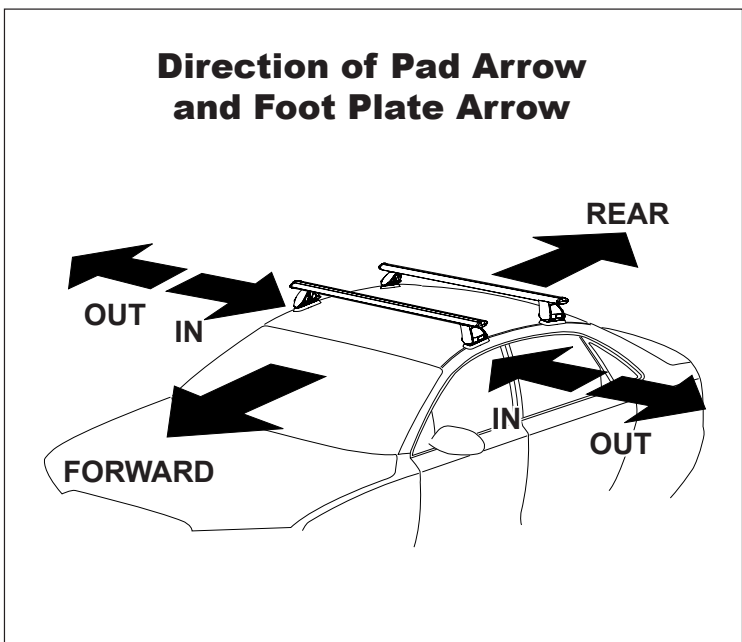

DK415 Rhino-Rack VA, DA, Euro & HD crossbar instruction

Measurement A: CENTRE of door jamb to CENTRE arrow of leg foot plate.

Measurement B: CENTRE of Front leg foot plate arrow to CENTRE of Rear leg foot plate arrow.

Carrying capacity: Roof rack is rated to 75kg. Please refer to manufacturers handbook for your vehicles maximum roof load capacity. Always use the lower of the two figures.

If your vehicle is not listed on this fitting instruction please refer to your countries Rhino-Rack web site for the latest information.

VEHICLE	Date	Measurement A	Measurement B	Load Rating (includes racks 5kg/ 11lbs)
Chevrolet Silverado 2500 HD Crew Cab	2015	200mm / 7.9"	700mm / 27.6"	75kg / 165lbs
Chevrolet Silverado 2500 HD Extended Cab	2015	200mm / 7.9"	700mm / 27.6"	75kg / 165lbs