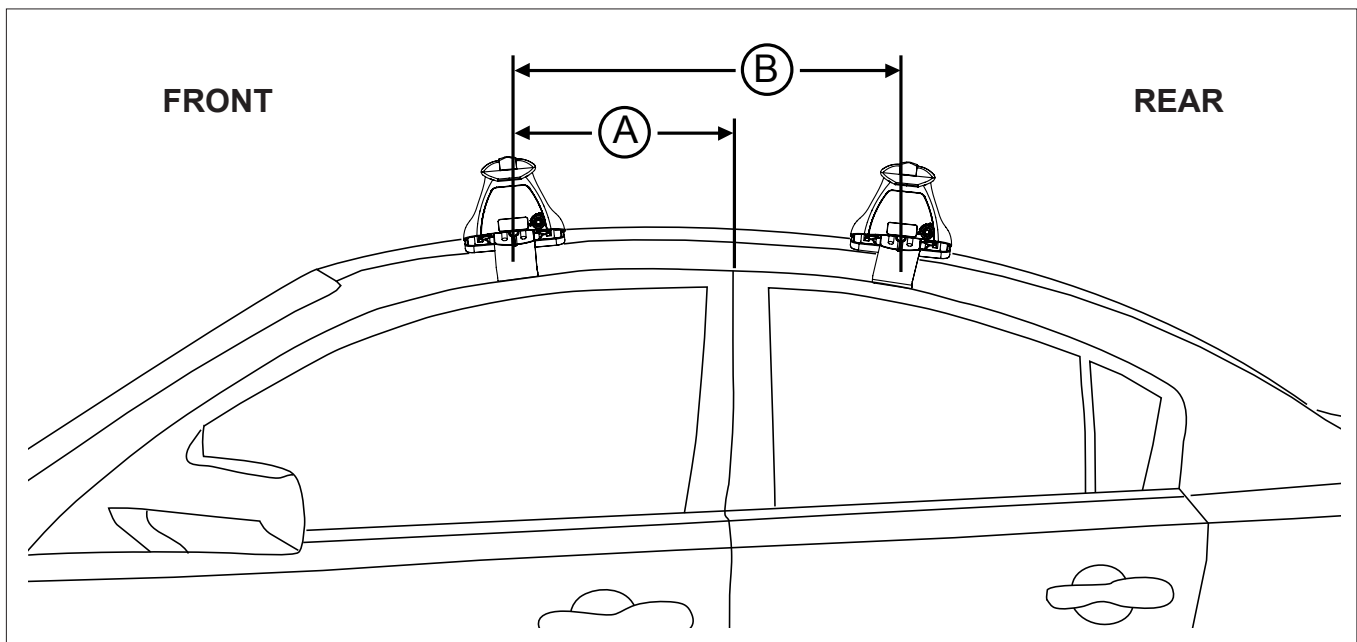

DK415 Rhino-Rack VA, DA, Euro & HD crossbar instruction

Measurement A: CENTRE of door jamb to CENTRE arrow of leg foot plate.

Measurement B: CENTRE of Front leg foot plate arrow to CENTRE of Rear leg foot plate arrow.

Carrying capacity: Roof rack is rated to 75kg. Please refer to manufacturers handbook for your vehicles maximum roof load capacity. Always use the lower of the two figures.

If your vehicle is not listed on this fitting instruction please refer to your countries Rhino-Rack web site for the latest information.

VEHICLE	Date	Measurement A	Measurement B	Load Rating (includes racks 5kg/ 11lbs)
Chevrolet Silverado 2500 HD Crew Cab	2015	200mm / 7.9"	700mm / 27.6"	75kg / 165lbs
Chevrolet Silverado 2500 HD Extended Cab	2015	200mm / 7.9"	700mm / 27.6"	75kg / 165lbs