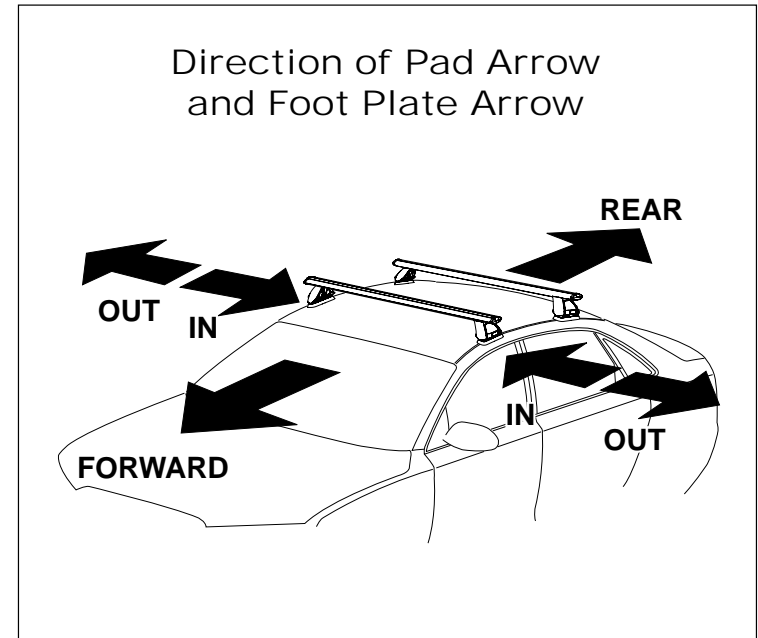

# DK402 Rhino-Rack VA, DA, Euro & HD crossbar instruction

**Measurement A:** CENTRE of door jamb to CENTRE arrow of leg foot plate.

**Measurement B:** CENTRE of Front leg foot plate arrow to CENTRE of Rear leg foot plate arrow.

**Carrying capacity:** Roof rack is rated to 75kg. Please refer to manufacturers handbook for your vehicles maximum roof load capacity. Always use the lower of the two figures.

VEHICLE	Date	Measurement A	Measurement B	Load Rating (includes racks 5kg/ 11lbs)
Dodge Dart	2013-	260mm / 10,15/64"	700mm / 27,9/16"	75kg / 165lbs