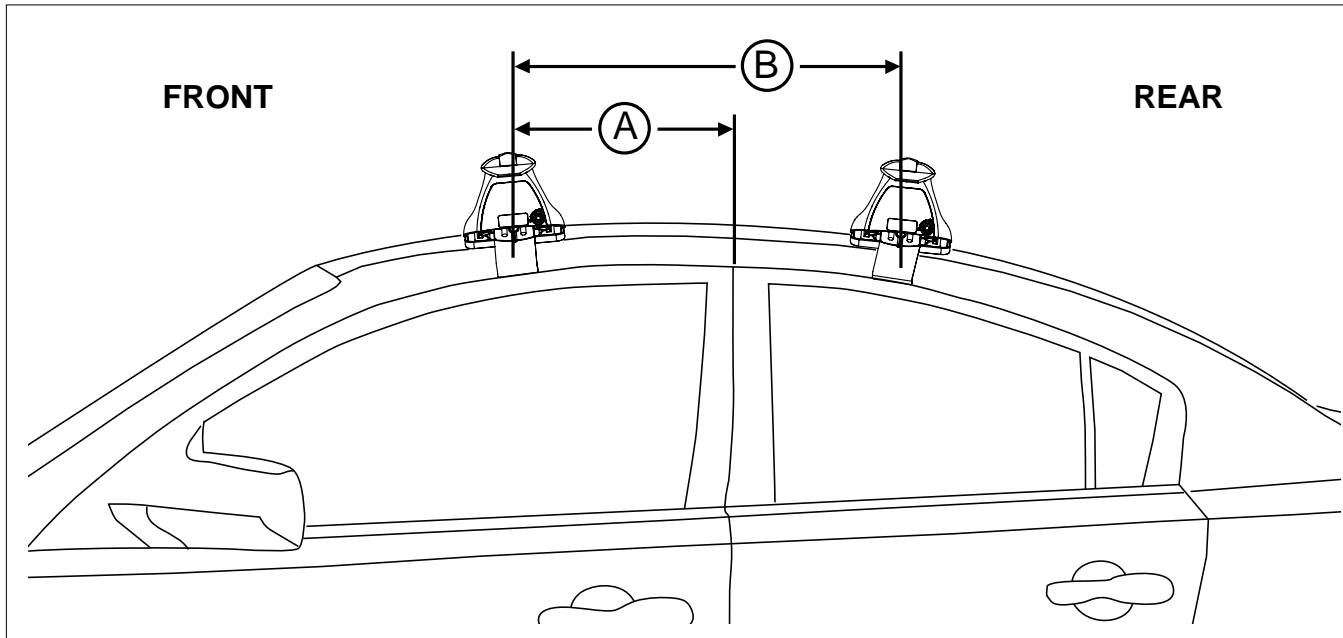

# DK402 Rhino-Rack VA, DA, Euro & HD crossbar instruction

**Measurement A:** CENTRE of door jamb to CENTRE arrow of leg foot plate.

**Measurement B:** CENTRE of Front leg foot plate arrow to CENTRE of Rear leg foot plate arrow.

**Carrying capacity:** Roof rack is rated to 75kg. Please refer to manufacturers handbook for your vehicles maximum roof load capacity. Always use the lower of the two figures.

VEHICLE	Date	Measurement A	Measurement B	Load Rating (includes racks 5kg/ 11lbs)
Dodge Dart	2013-	260mm / 10,15/64"	700mm / 27,9/16"	75kg / 165lbs