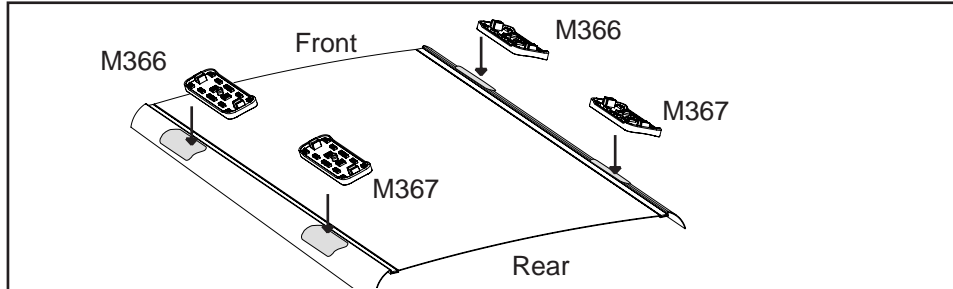

Rhino Rack 2500 Series - DK347 instruction

Measurement A: CENTRE of door jamb to CENTRE arrow of leg foot plate.

Measurement B: CENTRE of Front leg foot plate arrow to CENTRE of Rear leg foot plate arrow.

Carrying capacity: Roof rack is rated to 75kg. Please refer to manufacturers handbook for your vehicles maximum roof load capacity. Always use the lower of the two figures.