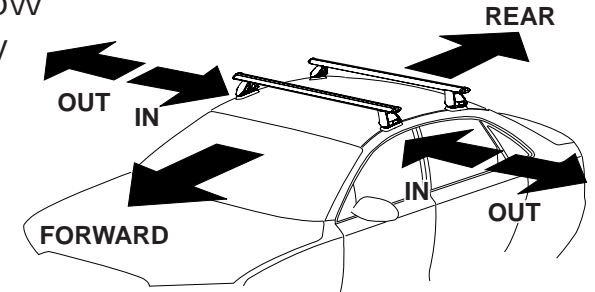

Direction of Pad Arrow and Foot Plate Arrow