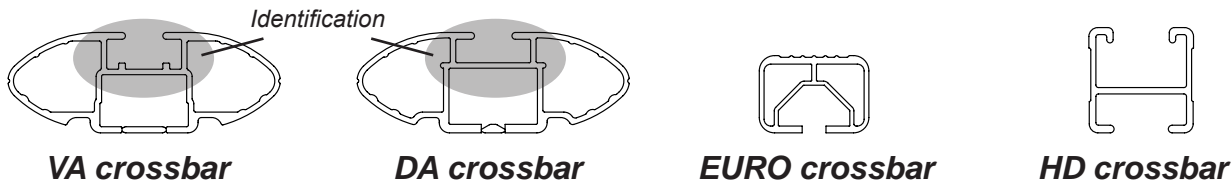

## IDENTIFICATION CHART

Vehicle	Date	Crossbar	FRONT CROSSBAR					REAR CROSSBAR						
			Front Right Pad/Clamp	Front Left Pad/Clamp	Measurement strip length per side	Measurement strip length per side	Measurement Distance ( x )	Foot plate arrow direction	Rear Right Pad/Clamp	Rear Left Pad/Clamp	Measurement strip length per side	Measurement strip length per side	Measurement Distance ( x )	Foot plate arrow direction
Toyota Corolla 5dr hatch (incl. Skyview/Panorama roof)	10/12-	1260mm	M366 SUB0256	M366 SUB0256	134mm	21mm	916mm / 36,1/16"	OUT	M367 SUB0380	M367 SUB0380	130mm	17mm	908mm / 35,3/4"	OUT
			Pad Arrow Forward						Pad Arrow Forward					
Toyota Auris/Hybrid 5dr hatch (inc. Skyview roof)	13-	1260mm	M366 SUB0256	M366 SUB0256	134mm	21mm	916mm / 36,1/16"	OUT	M367 SUB0380	M367 SUB0380	130mm	17mm	908mm / 35,3/4"	OUT
			Pad Arrow Forward						Pad Arrow Forward					
Scion iM 5dr hatch	14-16	1260mm	M366 SUB0256	M366 SUB0256	134mm	21mm	916mm / 36, 1/16"	OUT	M367 SUB0380	M367 SUB0380	130mm	17mm	908mm / 35, 3/4"	OUT
			Pad Arrow Forward						Pad Arrow Forward					
Toyota Corolla iM 5dr hatch	17	1260mm	M366 SUB0256	M366 SUB0256	134mm	21mm	916mm / 36, 1/16"	OUT	M367 SUB0380	M367 SUB0380	130mm	17mm	908mm / 35, 3/4"	OUT
			Pad Arrow Forward						Pad Arrow Forward					

# Rhino Rack 2500 Series - DK347 instruction

**Measurement A:** CENTRE of door jamb to CENTRE arrow of leg foot plate.

**Measurement B:** CENTRE of Front leg foot plate arrow to CENTRE of Rear leg foot plate arrow.