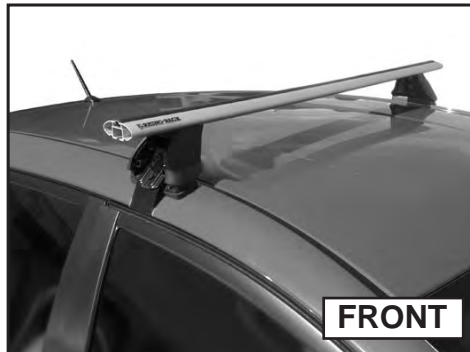

Direction of Pad Arrow and Foot Plate Arrow