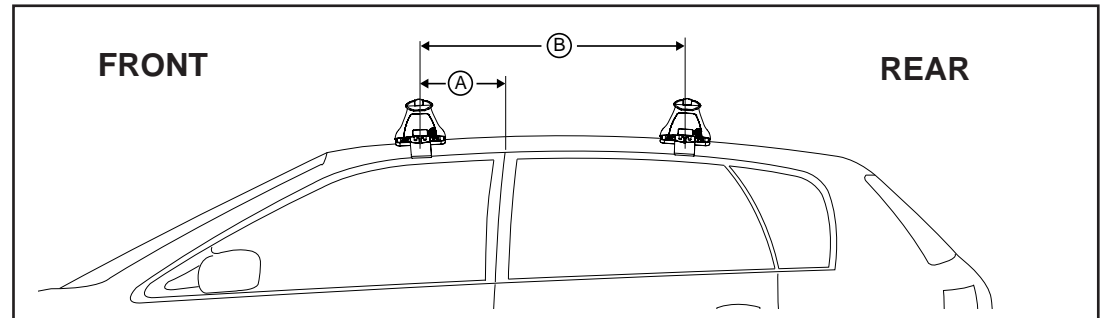

Direction of Pad Arrow and Foot Plate Arrow