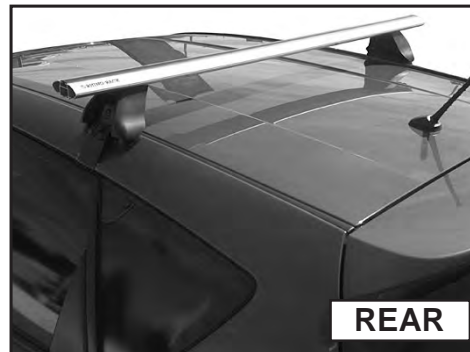

Direction of Pad Arrow and Foot Plate Arrow