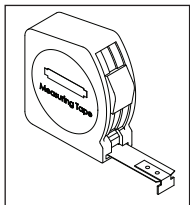

Fit Time: 10min
Issue No: 01
Issue Date: 12/03/2019