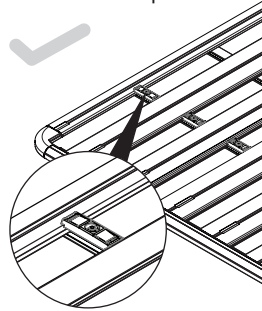

RHINO-RACK

43256 - Pioneer Corner Bracket

Warning:

- Use only non-stretch fastening ropes or straps.
Exercise care when transporting wind-resistant loads. Special consideration must be taken when cornering or braking.
- Please refer to your vehicle manufacturers handbook for maximum carrying capacity. Do not "overload". A safety factor of 1.5 is required for off-road use.

Side Tab Kit required.

40kg Maximum

Item	43256	Qty	Part No.
1	Eye-nut	4	C079
2	M8 x 30mm x 2mm Washer	4	C949
3	Corner Bracket	4	CA1787
4	Corner Anchor	4	CA1788
5	M8 x 25mm Hex Bolt	4	B169
6	Instructions	1	R1845