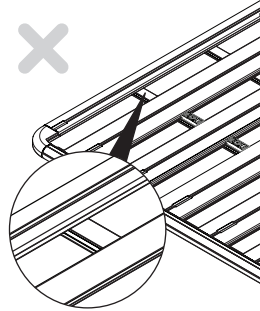

RHINO-RACK

43256 - Pioneer Corner Bracket

Warning:

- Use only non-stretch fastening ropes or straps.
Exercise care when transporting wind-resistant loads. Special consideration must be taken when cornering or braking.
- Please refer to your vehicle manufacturers handbook for maximum carrying capacity. Do not "overload". A safety factor of 1.5 is required for off-road use.

Side Tab Kit required.

40kg Maximum

Item	43256	Qty	Part No.
1	Eye-nut	4	C079
2	M8 x 30mm x 2mm Washer	4	C949
3	Corner Bracket	4	CA1787
4	Corner Anchor	4	CA1788
5	M8 x 25mm Hex Bolt	4	B169
6	Instructions	1	R1845