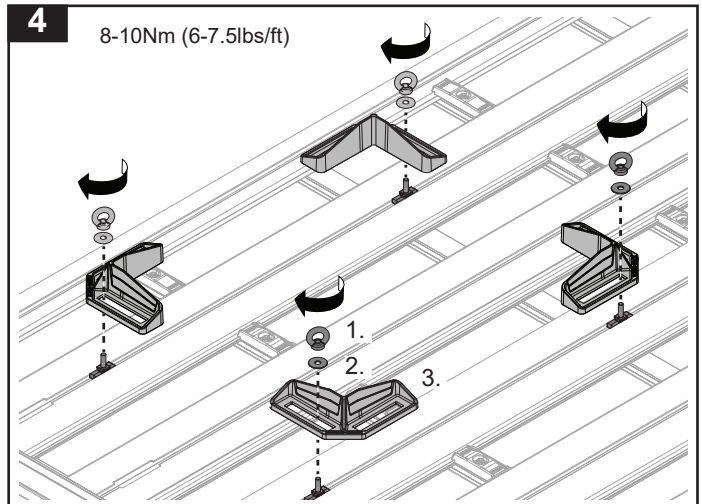

RHINO-RACK

43256 - Pioneer Corner Bracket

Warning:

- Use only non-stretch fastening ropes or straps.
Exercise care when transporting wind-resistant loads. Special consideration must be taken when cornering or braking.
- Please refer to your vehicle manufacturers handbook for maximum carrying capacity. Do not "overload". A safety factor of 1.5 is required for off-road use.

Side Tab Kit required.

40kg Maximum

Item	43256	Qty	Part No.
1	Eye-nut	4	C079
2	M8 x 30mm x 2mm Washer	4	C949
3	Corner Bracket	4	CA1787
4	Corner Anchor	4	CA1788
5	M8 x 25mm Hex Bolt	4	B169
6	Instructions	1	R1845

Instructions

- 1** - Measure the load
- Medir la carga

Fit Time: 10min
Issue No: 01
Issue Date: 12/03/2019

43256 - Pioneer Corner Bracket

5