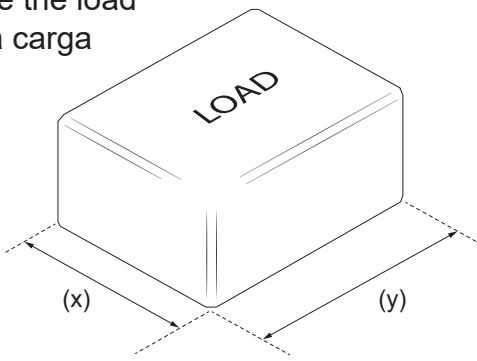

Instructions

1. **1** - Measure the load
   - Medir la carga

Fit Time: 10min
Issue No: 01
Issue Date: 12/03/2019