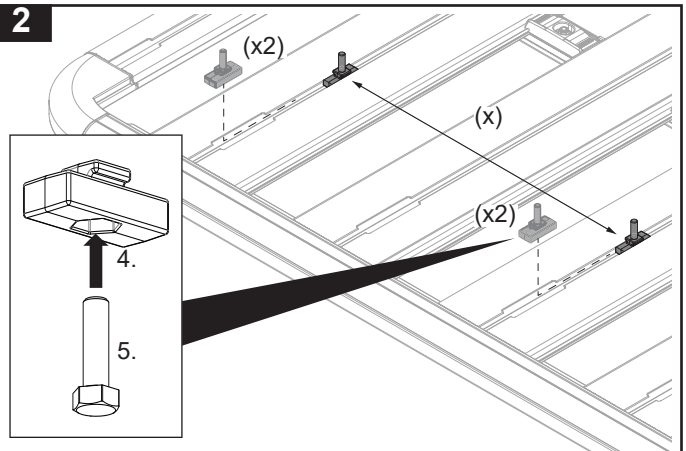

RHINO-RACK

43256 - Pioneer Corner Bracket

Warning:

- Use only non-stretch fastening ropes or straps.
Exercise care when transporting wind-resistant loads. Special consideration must be taken when cornering or braking.
- Please refer to your vehicle manufacturers handbook for maximum carrying capacity. Do not "overload". A safety factor of 1.5 is required for off-road use.

Side Tab Kit required.

40kg Maximum

Item	43256	Qty	Part No.
1	Eye-nut	4	C079
2	M8 x 30mm x 2mm Washer	4	C949
3	Corner Bracket	4	CA1787
4	Corner Anchor	4	CA1788
5	M8 x 25mm Hex Bolt	4	B169
6	Instructions	1	R1845

Instructions

- 1** - Measure the load
- Medir la carga

Fit Time: 10min
Issue No: 01
Issue Date: 12/03/2019

43256 - Pioneer Corner Bracket

5