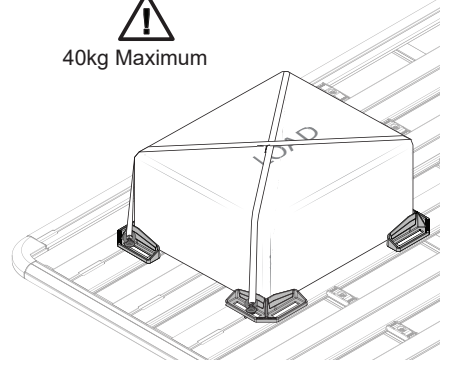

RHINO-RACK

43256 - Pioneer Corner Bracket

Warning:

- Use only non-stretch fastening ropes or straps.
Exercise care when transporting wind-resistant loads. Special consideration must be taken when cornering or braking.
- Please refer to your vehicle manufacturers handbook for maximum carrying capacity. Do not "overload". A safety factor of 1.5 is required for off-road use.

Side Tab Kit required.

40kg Maximum

Item	43256	Qty	Part No.
1	Eye-nut	4	C079
2	M8 x 30mm x 2mm Washer	4	C949
3	Corner Bracket	4	CA1787
4	Corner Anchor	4	CA1788
5	M8 x 25mm Hex Bolt	4	B169
6	Instructions	1	R1845