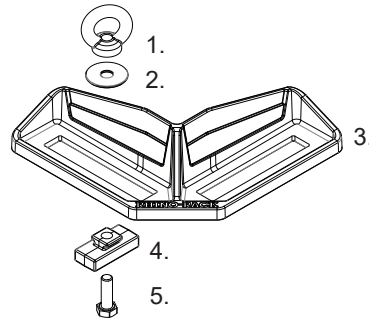

RHINO-RACK

43256 - Pioneer Corner Bracket

Warning:

- Use only non-stretch fastening ropes or straps.
Exercise care when transporting wind-resistant loads. Special consideration must be taken when cornering or braking.
- Please refer to your vehicle manufacturers handbook for maximum carrying capacity. Do not "overload". A safety factor of 1.5 is required for off-road use.

Side Tab Kit required.

40kg Maximum

Item	43256	Qty	Part No.
1	Eye-nut	4	C079
2	M8 x 30mm x 2mm Washer	4	C949
3	Corner Bracket	4	CA1787
4	Corner Anchor	4	CA1788
5	M8 x 25mm Hex Bolt	4	B169
6	Instructions	1	R1845