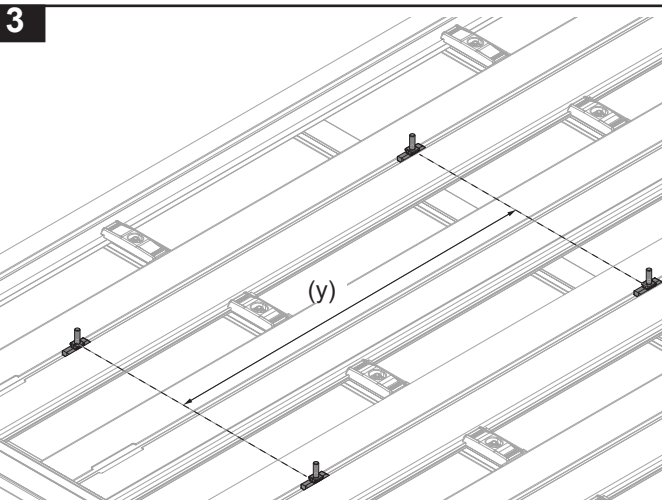

RHINO-RACK

43256 - Pioneer Corner Bracket

Warning:

- Use only non-stretch fastening ropes or straps.
Exercise care when transporting wind-resistant loads. Special consideration must be taken when cornering or braking.
- Please refer to your vehicle manufacturers handbook for maximum carrying capacity. Do not "overload". A safety factor of 1.5 is required for off-road use.

Side Tab Kit required.

40kg Maximum

Item	43256	Qty	Part No.
1	Eye-nut	4	C079
2	M8 x 30mm x 2mm Washer	4	C949
3	Corner Bracket	4	CA1787
4	Corner Anchor	4	CA1788
5	M8 x 25mm Hex Bolt	4	B169
6	Instructions	1	R1845

Instructions

- 1** - Measure the load
- Medir la carga

Fit Time: 10min
Issue No: 01
Issue Date: 12/03/2019

43256 - Pioneer Corner Bracket

5