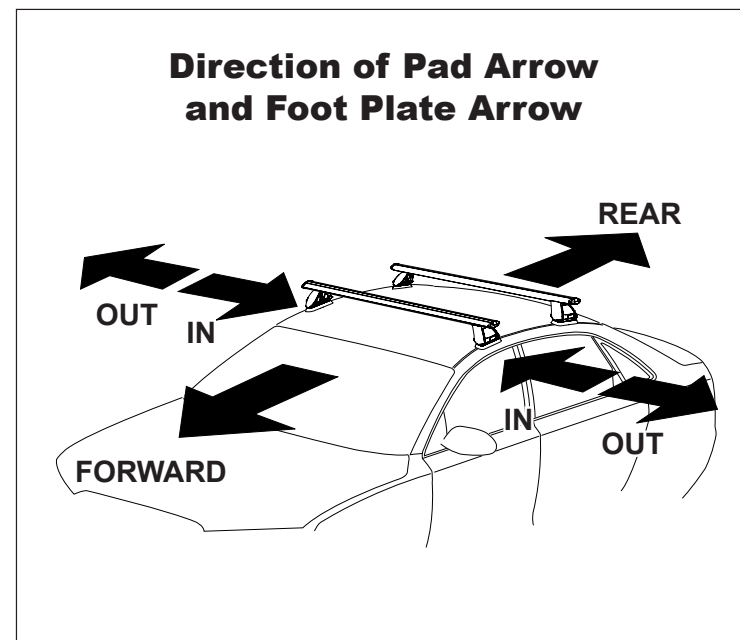

DK427, DK427H Rhino-Rack VA, Euro & HD crossbar instruction

Measurement A: CENTRE of door jamb to CENTRE arrow of leg foot plate.

Measurement B: CENTRE of Front leg foot plate arrow to CENTRE of Rear leg foot plate arrow.

Carrying capacity: Roof rack is rated to 75kg. Please refer to manufacturers handbook for your vehicles maximum roof load capacity. Always use the lower of the two figures.

VEHICLE	Date	Measurement A	Measurement B	Measurement C	Load Rating (includes racks 5kg/ 11lbs)
Ford F150 SuperCrew	2015 -	280mm / 11,1/32"	800mm / 31,1/2"	520mm / 20,15/32"	75kg / 165lbs