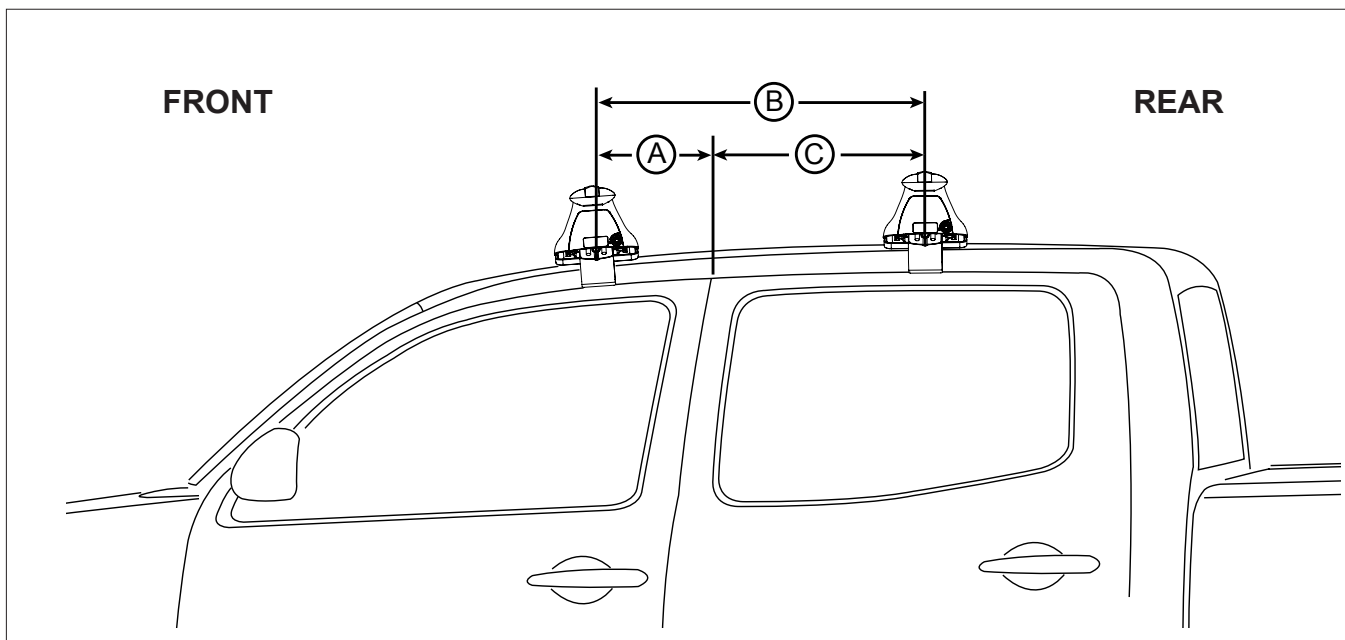

DK427, DK427H Rhino-Rack VA, Euro & HD crossbar instruction

Measurement A: CENTRE of door jamb to CENTRE arrow of leg foot plate.

Measurement B: CENTRE of Front leg foot plate arrow to CENTRE of Rear leg foot plate arrow.

Carrying capacity: Roof rack is rated to 75kg. Please refer to manufacturers handbook for your vehicles maximum roof load capacity. Always use the lower of the two figures.

VEHICLE	Date	Measurement A	Measurement B	Measurement C	Load Rating (includes racks 5kg/ 11lbs)
Ford F150 SuperCrew	2015 -	280mm / 11,1/32"	800mm / 31,1/2"	520mm / 20,15/32"	75kg / 165lbs