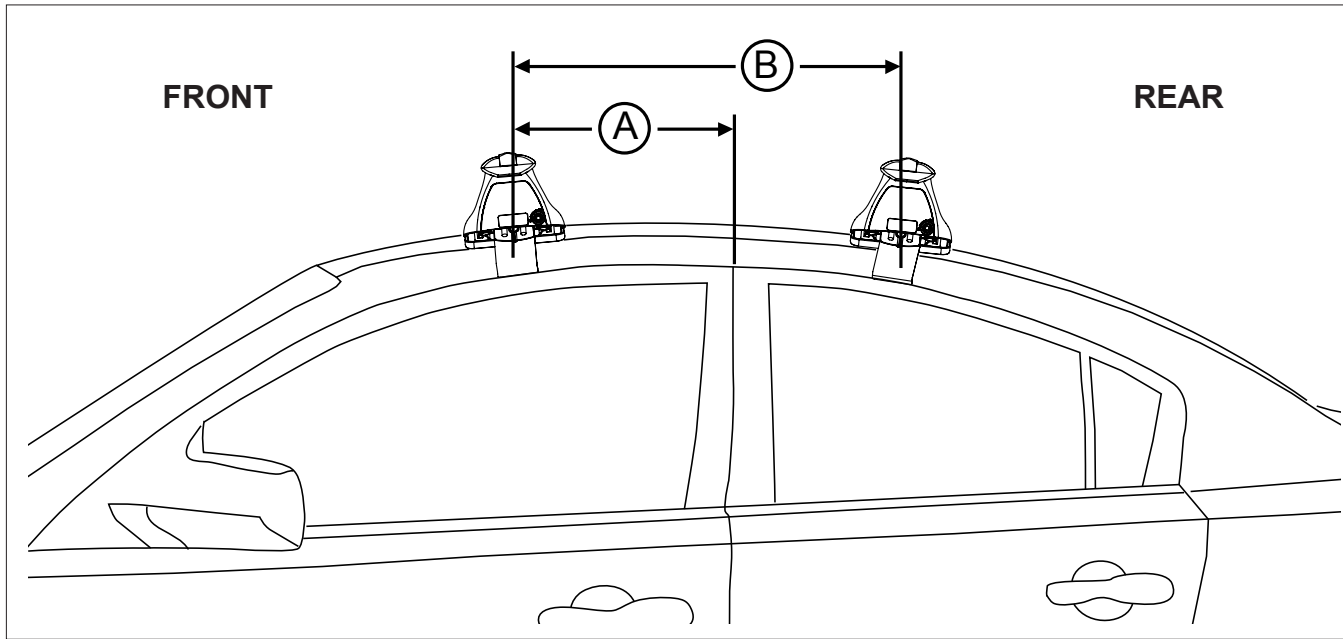

# DK415 Rhino-Rack VA, DA, Euro & HD crossbar instruction

**Measurement A:** CENTRE of door jamb to CENTRE arrow of leg foot plate.

**Measurement B:** CENTRE of Front leg foot plate arrow to CENTRE of Rear leg foot plate arrow.

**Carrying capacity:** Roof rack is rated to 75kg. Please refer to manufacturers handbook for your vehicles maximum roof load capacity. Always use the lower of the two figures.

VEHICLE	Date	Measurement A	Measurement B	Load Rating (includes racks 5kg/ 11lbs)
Chevrolet Silverado 2500 HD Crew Cab	2015	200mm / 7.9"	700mm / 27.6"	75kg / 165lbs
Chevrolet Silverado 2500 HD Extended Cab	2015	200mm / 7.9"	700mm / 27.6"	75kg / 165lbs