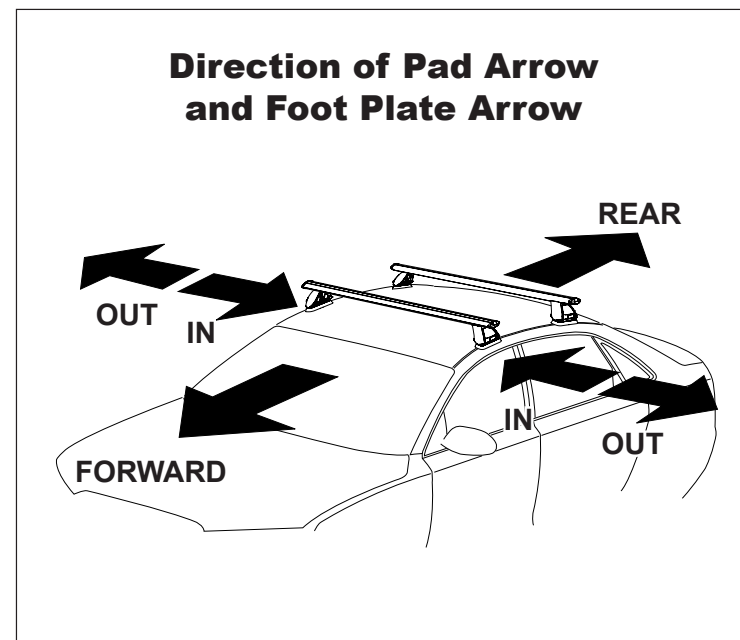

# DK417 Rhino-Rack VA, DA, Euro & HD crossbar instruction

**Measurement A:** CENTRE of door jamb to CENTRE arrow of leg foot plate.

**Measurement B:** CENTRE of Front leg foot plate arrow to CENTRE of Rear leg foot plate arrow.

**Carrying capacity:** Roof rack is rated to 75kg. Please refer to manufacturers handbook for your vehicles maximum roof load capacity. Always use the lower of the two figures.

VEHICLE	Date	Measurement A	Measurement B	Load Rating (includes racks 5kg/ 11lbs)
Ford Transit Connect SWB	2014-	180mm / 7,3/32"	800mm / 31,1/2"	75kg / 165lbs