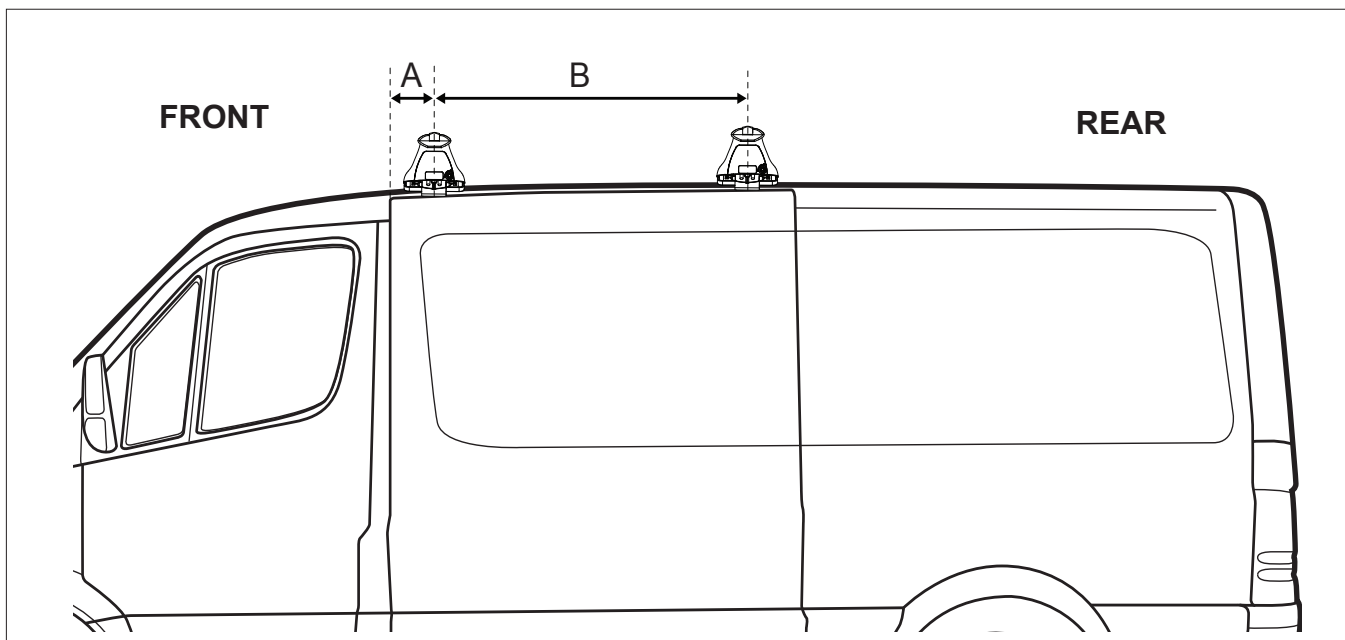

# DK417 Rhino-Rack VA, DA, Euro & HD crossbar instruction

**Measurement A:** CENTRE of door jamb to CENTRE arrow of leg foot plate.

**Measurement B:** CENTRE of Front leg foot plate arrow to CENTRE of Rear leg foot plate arrow.

**Carrying capacity:** Roof rack is rated to 75kg. Please refer to manufacturers handbook for your vehicles maximum roof load capacity. Always use the lower of the two figures.

VEHICLE	Date	Measurement A	Measurement B	Load Rating (includes racks 5kg/ 11lbs)
Ford Transit Connect SWB	2014-	180mm / 7,3/32"	800mm / 31,1/2"	75kg / 165lbs