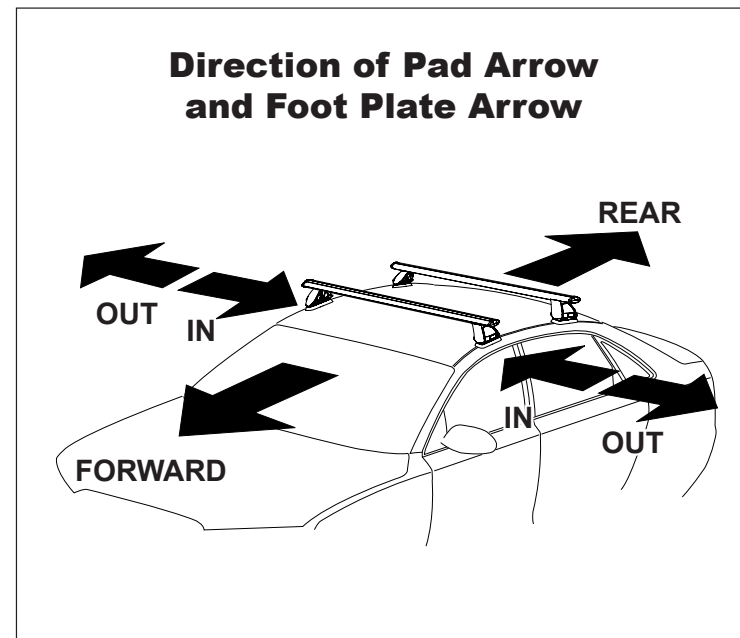

# Rhino Rack 2500 Series - DK416 instruction

**Measurement A:** CENTRE of door jamb to CENTRE arrow of leg foot plate.

**Measurement B:** CENTRE of Front leg foot plate arrow to CENTRE of Rear leg foot plate arrow.

**Carrying capacity:** Roof rack is rated to 75kg. Please refer to manufacturers handbook for your vehicles maximum roof load capacity. Always use the lower of the two figures.

VEHICLE	Date	Measurement A	Measurement B	Load Rating (includes racks 5kg/ 11lbs)
Subaru Legacy 4dr sedan	15-	250mm / 9,27/32"	650mm / 25,19/32"	75kg / 165lbs
Subaru Liberty 4dr sedan	1/15-	250mm / 9,27/32"	650mm / 25,19/32"	75kg / 165lbs