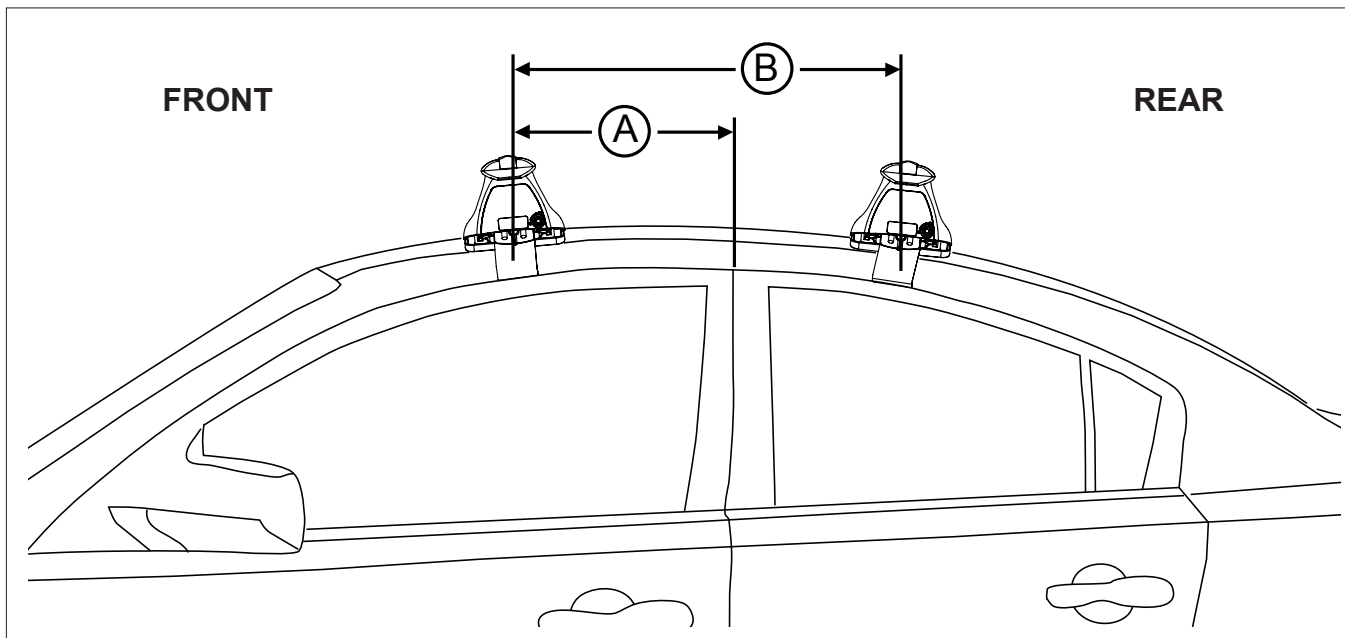

# Rhino Rack 2500 Series - DK416 instruction

**Measurement A:** CENTRE of door jamb to CENTRE arrow of leg foot plate.

**Measurement B:** CENTRE of Front leg foot plate arrow to CENTRE of Rear leg foot plate arrow.

**Carrying capacity:** Roof rack is rated to 75kg. Please refer to manufacturers handbook for your vehicles maximum roof load capacity. Always use the lower of the two figures.

VEHICLE	Date	Measurement A	Measurement B	Load Rating (includes racks 5kg/ 11lbs)
Subaru Legacy 4dr sedan	15-	250mm / 9,27/32"	650mm / 25,19/32"	75kg / 165lbs
Subaru Liberty 4dr sedan	1/15-	250mm / 9,27/32"	650mm / 25,19/32"	75kg / 165lbs