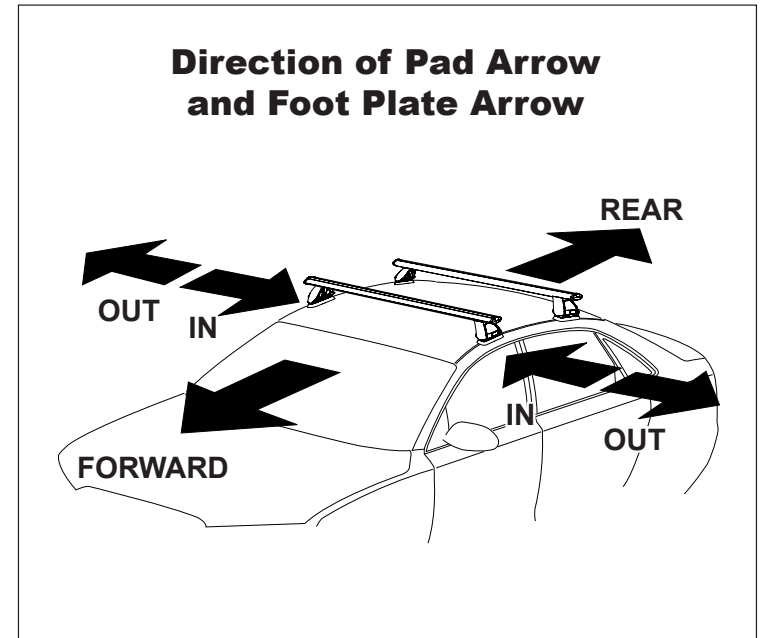

DK415 Rhino-Rack VA, DA, Euro & HD crossbar instruction

Measurement A: CENTRE of door jamb to CENTRE arrow of leg foot plate.

Measurement B: CENTRE of Front leg foot plate arrow to CENTRE of Rear leg foot plate arrow.

Carrying capacity: Roof rack is rated to 75kg. Please refer to manufacturers handbook for your vehicles maximum roof load capacity. Always use the lower of the two figures.

VEHICLE	Date	Measurement A	Measurement B	Load Rating (includes racks 5kg/ 11lbs)
Chevrolet Silverado 2500 HD Crew Cab	2015	200mm / 7.9"	700mm / 27.6"	75kg / 165lbs
Chevrolet Silverado 2500 HD Extended Cab	2015	200mm / 7.9"	700mm / 27.6"	75kg / 165lbs