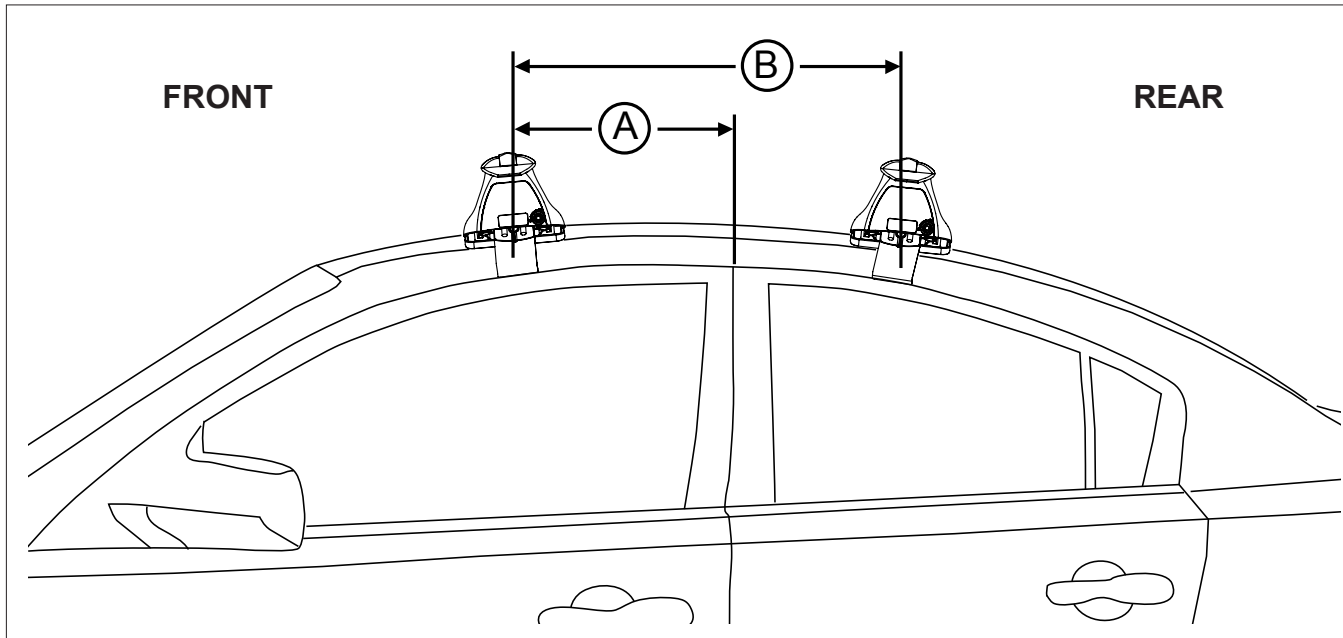

DK415 Rhino-Rack VA, DA, Euro & HD crossbar instruction

Measurement A: CENTRE of door jamb to CENTRE arrow of leg foot plate.

Measurement B: CENTRE of Front leg foot plate arrow to CENTRE of Rear leg foot plate arrow.

Carrying capacity: Roof rack is rated to 75kg. Please refer to manufacturers handbook for your vehicles maximum roof load capacity. Always use the lower of the two figures.

VEHICLE	Date	Measurement A	Measurement B	Load Rating (includes racks 5kg/ 11lbs)
Chevrolet Silverado 2500 HD Crew Cab	2015	200mm / 7.9"	700mm / 27.6"	75kg / 165lbs
Chevrolet Silverado 2500 HD Extended Cab	2015	200mm / 7.9"	700mm / 27.6"	75kg / 165lbs