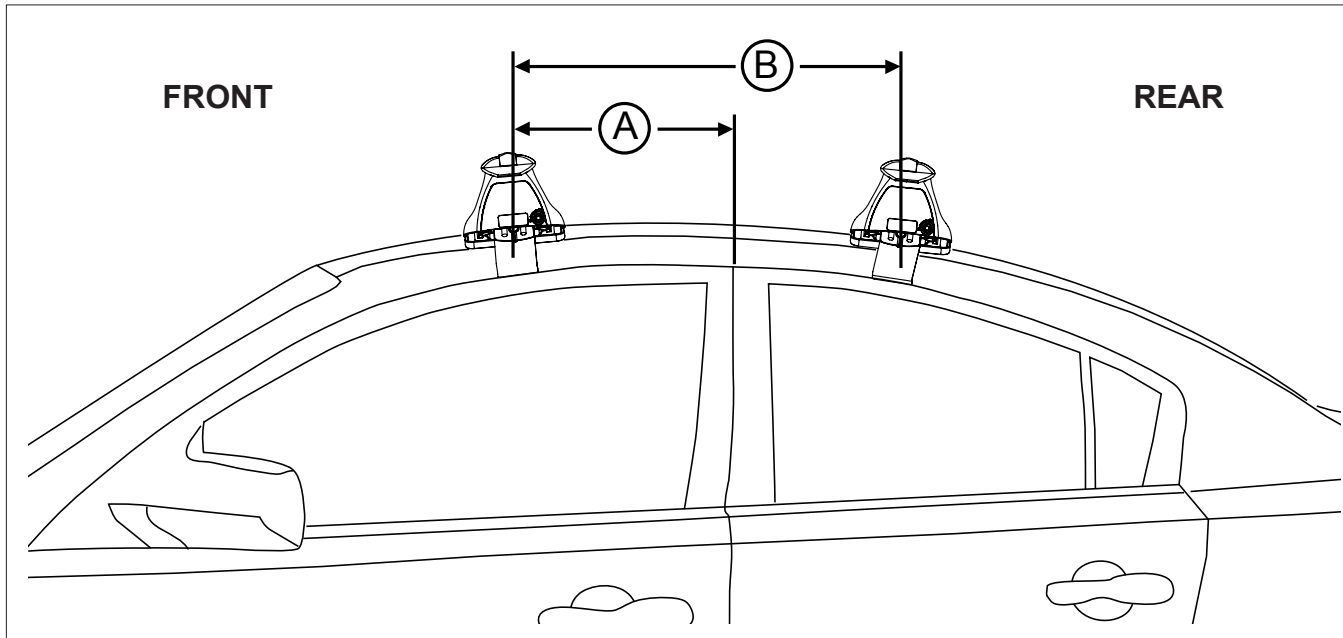

# DK415 Rhino-Rack VA, DA, Euro & HD crossbar instruction

**Measurement A:** CENTRE of door jamb to CENTRE arrow of leg foot plate.

**Measurement B:** CENTRE of Front leg foot plate arrow to CENTRE of Rear leg foot plate arrow.

**Carrying capacity:** Roof rack is rated to 75kg. Please refer to manufacturers handbook for your vehicles maximum roof load capacity. Always use the lower of the two figures.

VEHICLE	Date	Measurement A	Measurement B	Load Rating (includes racks 5kg/ 11lbs)
Chevrolet Silverado 2500 HD Crew Cab	2015	200mm / 7.9"	700mm / 27.6"	75kg / 165lbs
Chevrolet Silverado 2500 HD Extended Cab	2015	200mm / 7.9"	700mm / 27.6"	75kg / 165lbs