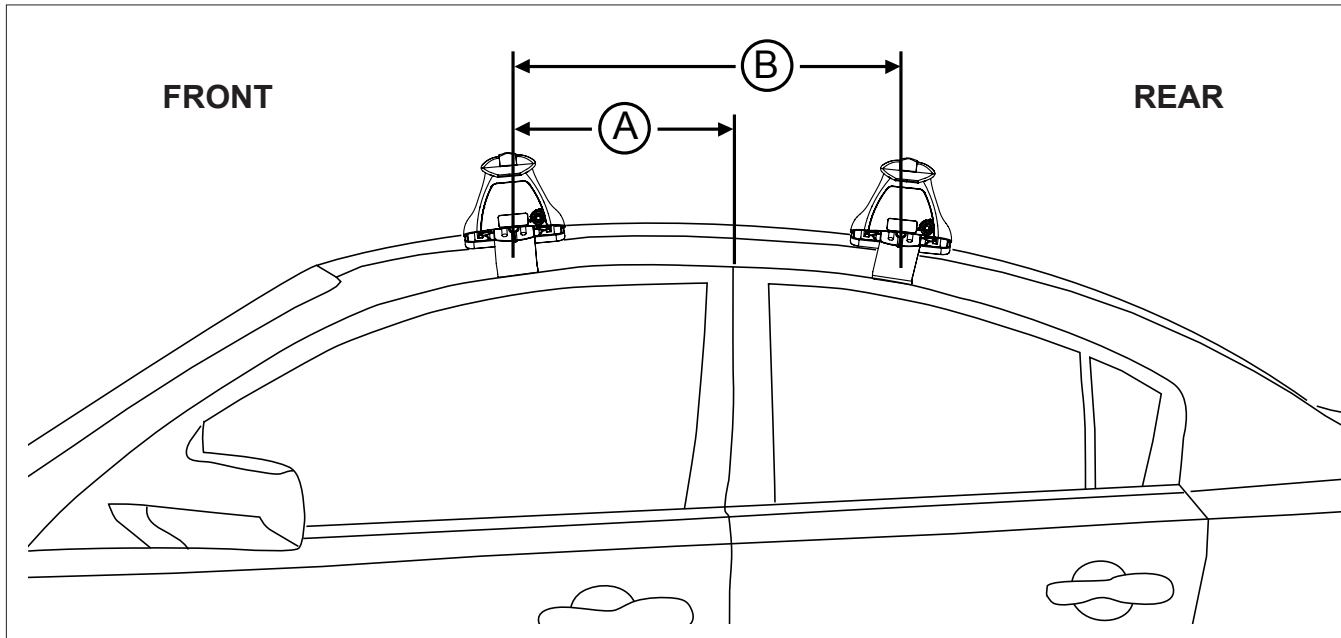

# DK415 Rhino-Rack VA, DA, Euro & HD crossbar instruction

**Measurement A:** CENTRE of door jamb to CENTRE arrow of leg foot plate.

**Measurement B:** CENTRE of Front leg foot plate arrow to CENTRE of Rear leg foot plate arrow.

**Carrying capacity:** Roof rack is rated to 75kg. Please refer to manufacturers handbook for your vehicles maximum roof load capacity. Always use the lower of the two figures.

VEHICLE	Date	Measurement A	Measurement B	Load Rating (includes racks 5kg/ 11lbs)
Chevrolet Silverado 2500 HD Crew Cab	2015	200mm / 7.9"	700mm / 27.6"	75kg / 165lbs
Chevrolet Silverado 2500 HD Extended Cab	2015	200mm / 7.9"	700mm / 27.6"	75kg / 165lbs