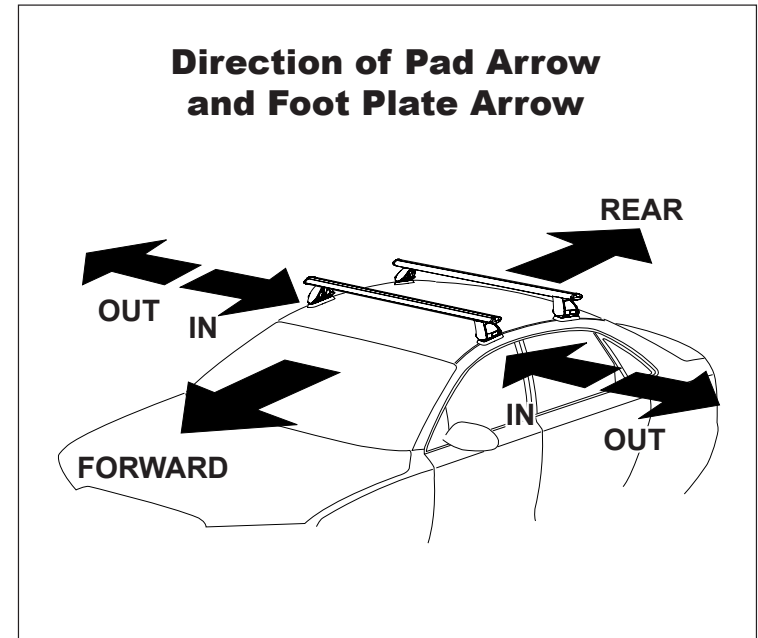

DK415 Rhino-Rack VA, DA, Euro & HD crossbar instruction

Measurement A: CENTRE of door jamb to CENTRE arrow of leg foot plate.

Measurement B: CENTRE of Front leg foot plate arrow to CENTRE of Rear leg foot plate arrow.

Carrying capacity: Roof rack is rated to 75kg. Please refer to manufacturers handbook for your vehicles maximum roof load capacity. Always use the lower of the two figures.

VEHICLE	Date	Measurement A	Measurement B	Load Rating (includes racks 5kg/ 11lbs)
Chevrolet Silverado 2500 HD Crew Cab	2015	200mm / 7.9"	700mm / 27.6"	75kg / 165lbs
Chevrolet Silverado 2500 HD Extended Cab	2015	200mm / 7.9"	700mm / 27.6"	75kg / 165lbs