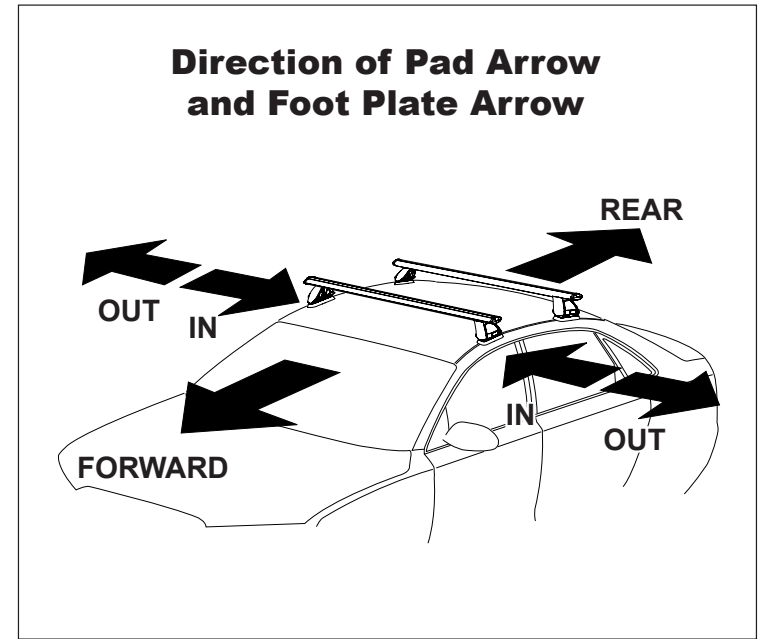

DK415 Rhino-Rack VA, DA, Euro & HD crossbar instruction

Measurement A: CENTRE of door jamb to CENTRE arrow of leg foot plate.

Measurement B: CENTRE of Front leg foot plate arrow to CENTRE of Rear leg foot plate arrow.

Carrying capacity: Roof rack is rated to 75kg. Please refer to manufacturers handbook for your vehicles maximum roof load capacity. Always use the lower of the two figures.

VEHICLE	Date	Measurement A	Measurement B	Load Rating (includes racks 5kg/ 11lbs)
Chevrolet Silverado 2500 HD Crew Cab	2015	200mm / 7.9"	700mm / 27.6"	75kg / 165lbs
Chevrolet Silverado 2500 HD Extended Cab	2015	200mm / 7.9"	700mm / 27.6"	75kg / 165lbs