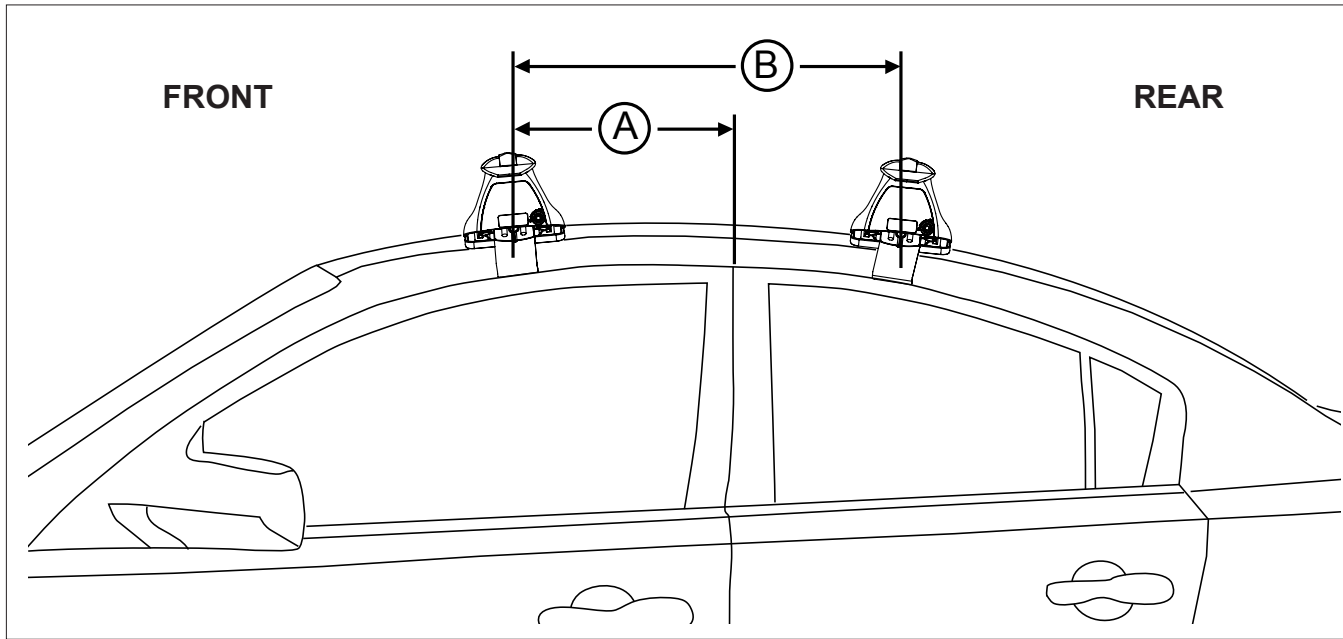

# DK415 Rhino-Rack VA, DA, Euro & HD crossbar instruction

**Measurement A:** CENTRE of door jamb to CENTRE arrow of leg foot plate.

**Measurement B:** CENTRE of Front leg foot plate arrow to CENTRE of Rear leg foot plate arrow.

**Carrying capacity:** Roof rack is rated to 75kg. Please refer to manufacturers handbook for your vehicles maximum roof load capacity. Always use the lower of the two figures.

| VEHICLE                                  | Date | Measurement A | Measurement B | Load Rating<br>(includes racks 5kg/ 11lbs) |
|--|------|---------------|---------------|--|
| Chevrolet Silverado 2500 HD Crew Cab     | 2015 | 200mm / 7.9"  | 700mm / 27.6" | 75kg / 165lbs                              |
| Chevrolet Silverado 2500 HD Extended Cab | 2015 | 200mm / 7.9"  | 700mm / 27.6" | 75kg / 165lbs                              |
|  |      |               |               |  |