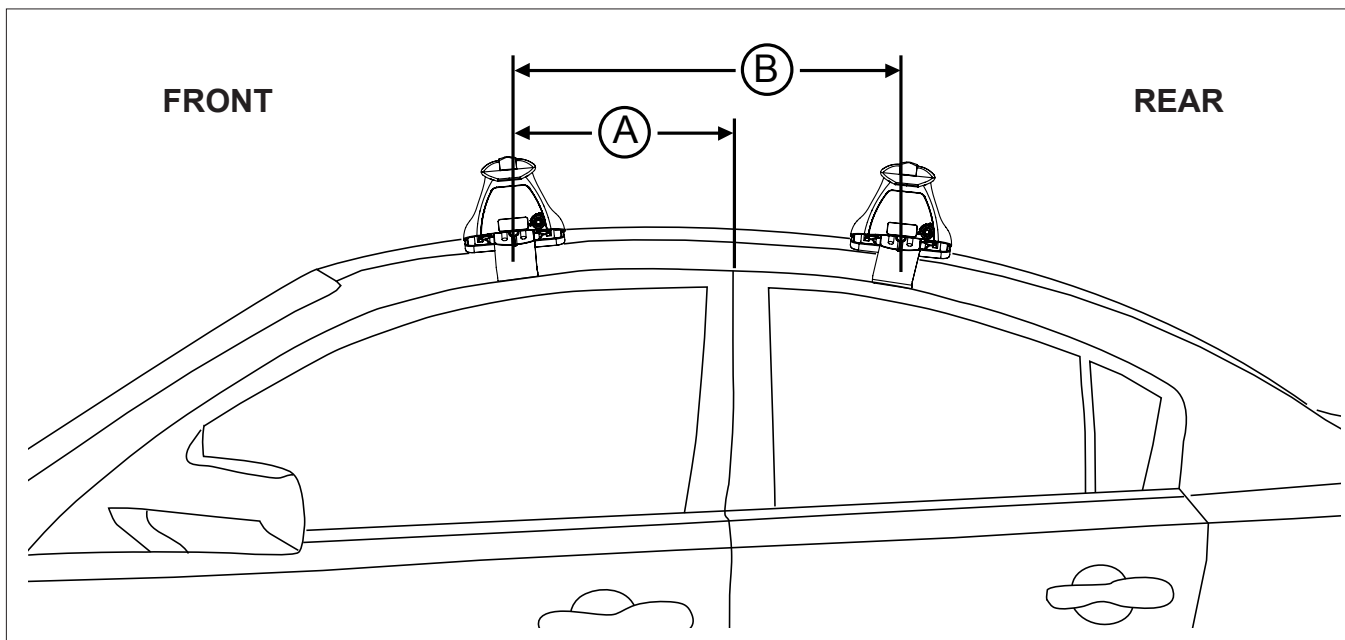

DK405 Rhino-Rack VA, DA, Euro & HD crossbar instruction

Measurement A: CENTRE of door jamb to CENTRE arrow of leg foot plate.

Measurement B: CENTRE of Front leg foot plate arrow to CENTRE of Rear leg foot plate arrow.

Carrying capacity: Roof rack is rated to 75kg. Please refer to manufacturers handbook for your vehicles maximum roof load capacity. Always use the lower of the two figures.

VEHICLE	Date	Measurement A	Measurement B	Load Rating (includes racks 5kg/ 11lbs)
Mazda3 4dr sedan (3rd Gen; BM)	2014 -	110mm / 4,21/64"	600mm / 23,5/8"	75kg / 165lbs