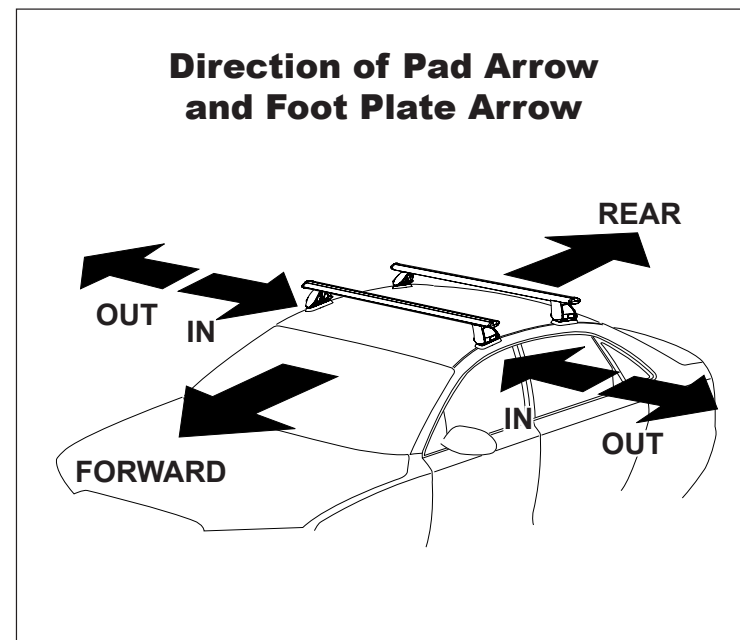

DK405 Rhino-Rack VA, DA, Euro & HD crossbar instruction

Measurement A: CENTRE of door jamb to CENTRE arrow of leg foot plate.

Measurement B: CENTRE of Front leg foot plate arrow to CENTRE of Rear leg foot plate arrow.

Carrying capacity: Roof rack is rated to 75kg. Please refer to manufacturers handbook for your vehicles maximum roof load capacity. Always use the lower of the two figures.

VEHICLE	Date	Measurement A	Measurement B	Load Rating (includes racks 5kg/ 11lbs)
Mazda3 4dr sedan (3rd Gen; BM)	2014 -	110mm / 4,21/64"	600mm / 23,5/8"	75kg / 165lbs