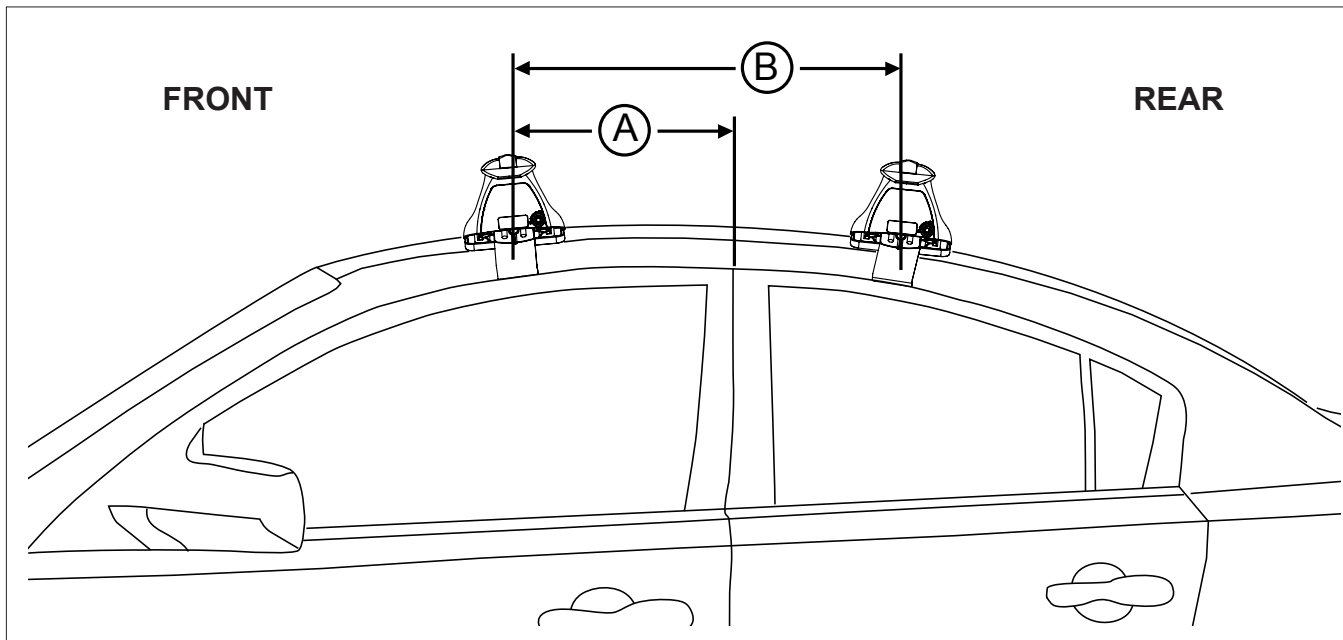

# DK400 Rhino-Rack VA, DA, Euro & HD crossbar instruction

**Measurement A:** CENTRE of door jamb to CENTRE arrow of leg foot plate.

**Measurement B:** CENTRE of Front leg foot plate arrow to CENTRE of Rear leg foot plate arrow.

**Carrying capacity:** Roof rack is rated to 75kg. Please refer to manufacturers handbook for your vehicles maximum roof load capacity. Always use the lower of the two figures.

VEHICLE	Date	Measurement A	Measurement B	Load Rating (includes racks 5kg/ 11lbs)
Acura MDX	2014 -	100mm / 3,15/16"	750mm / 29,17/32"	75kg / 165lbs