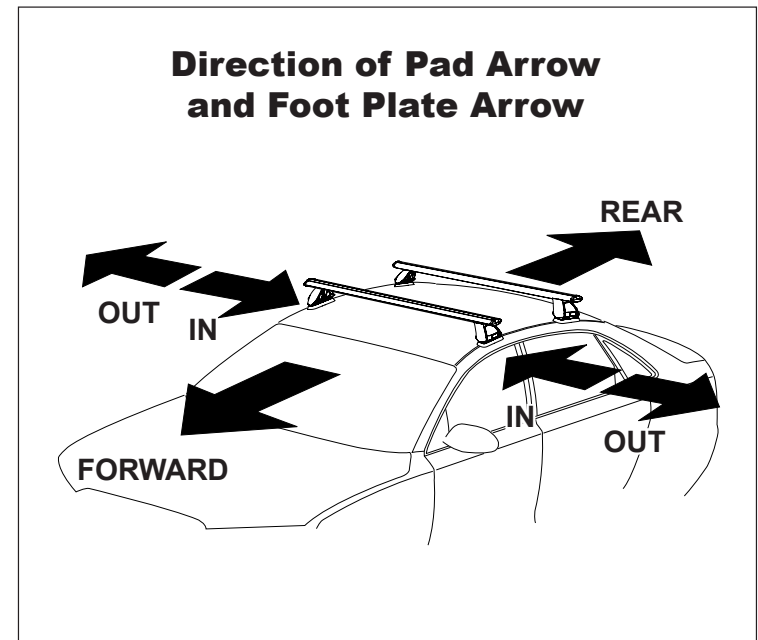

# DK400 Rhino-Rack VA, DA, Euro & HD crossbar instruction

**Measurement A:** CENTRE of door jamb to CENTRE arrow of leg foot plate.

**Measurement B:** CENTRE of Front leg foot plate arrow to CENTRE of Rear leg foot plate arrow.

**Carrying capacity:** Roof rack is rated to 75kg. Please refer to manufacturers handbook for your vehicles maximum roof load capacity. Always use the lower of the two figures.

VEHICLE	Date	Measurement A	Measurement B	Load Rating (includes racks 5kg/ 11lbs)
Acura MDX	2014 -	100mm / 3,15/16"	750mm / 29,17/32"	75kg / 165lbs