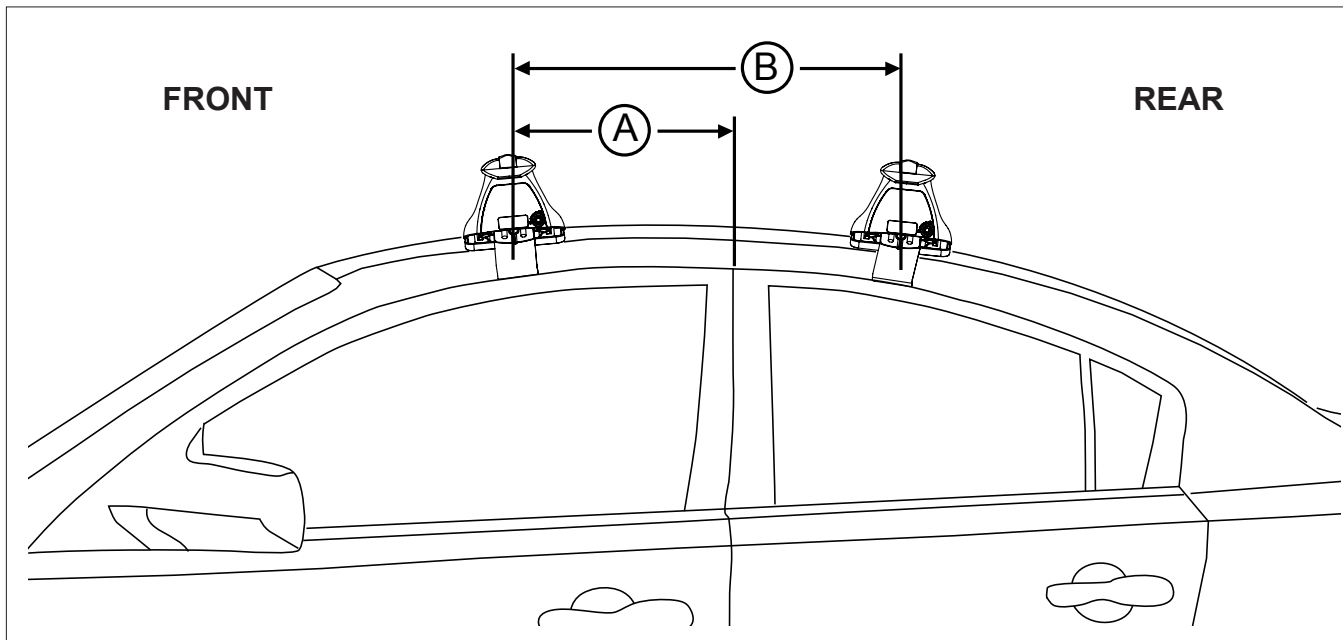

DK400 Rhino-Rack VA, DA, Euro & HD crossbar instruction

Measurement A: CENTRE of door jamb to CENTRE arrow of leg foot plate.

Measurement B: CENTRE of Front leg foot plate arrow to CENTRE of Rear leg foot plate arrow.

Carrying capacity: Roof rack is rated to 75kg. Please refer to manufacturers handbook for your vehicles maximum roof load capacity. Always use the lower of the two figures.

VEHICLE	Date	Measurement A	Measurement B	Load Rating (includes racks 5kg/ 11lbs)
Acura MDX	2014 -	100mm / 3,15/16"	750mm / 29,17/32"	75kg / 165lbs