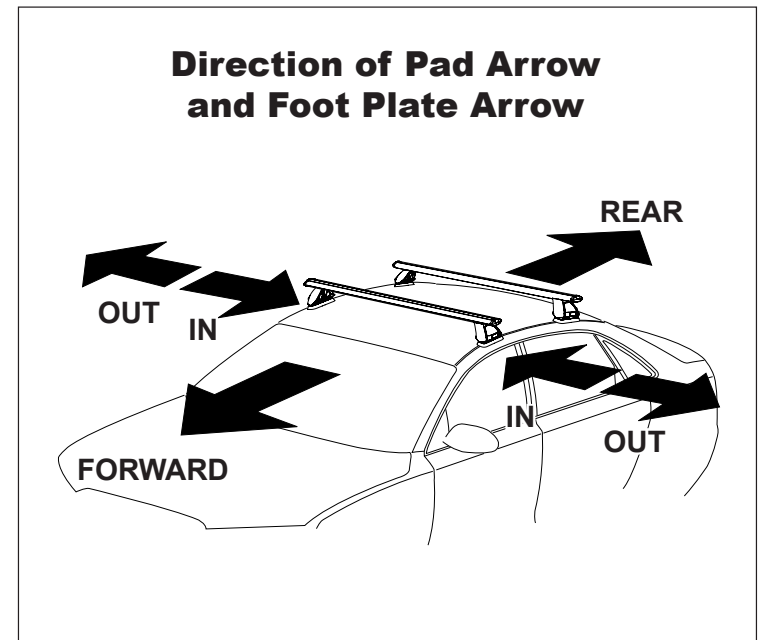

DK400 Rhino-Rack VA, DA, Euro & HD crossbar instruction

Measurement A: CENTRE of door jamb to CENTRE arrow of leg foot plate.

Measurement B: CENTRE of Front leg foot plate arrow to CENTRE of Rear leg foot plate arrow.

Carrying capacity: Roof rack is rated to 75kg. Please refer to manufacturers handbook for your vehicles maximum roof load capacity. Always use the lower of the two figures.

VEHICLE	Date	Measurement A	Measurement B	Load Rating (includes racks 5kg/ 11lbs)
Acura MDX	2014 -	100mm / 3,15/16"	750mm / 29,17/32"	75kg / 165lbs