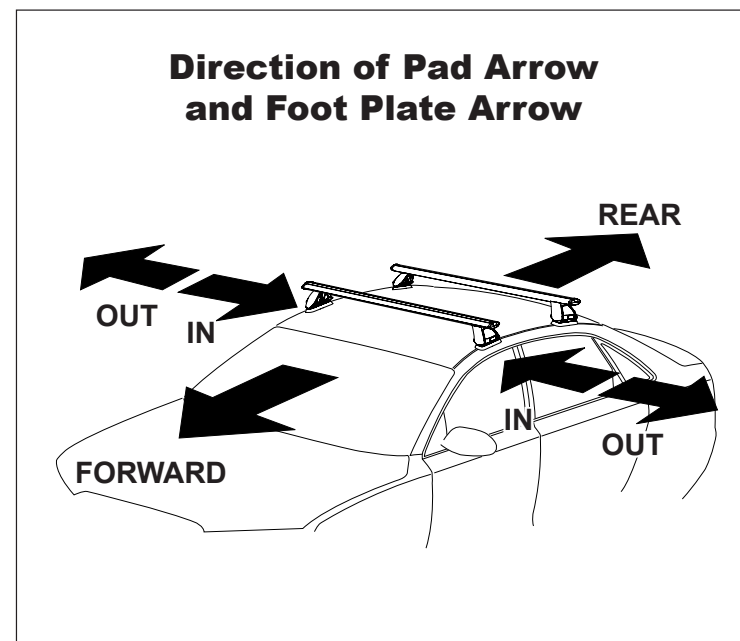

DK396 Rhino-Rack VA, DA, Euro & HD crossbar instruction

Measurement A: CENTRE of door jamb to CENTRE arrow of leg foot plate.

Measurement B: CENTRE of Front leg foot plate arrow to CENTRE of Rear leg foot plate arrow.

Carrying capacity: Roof rack is rated to 75kg. Please refer to manufacturers handbook for your vehicles maximum roof load capacity. Always use the lower of the two figures.

VEHICLE	Date	Measurement A	Measurement B	Load Rating (includes racks 5kg/ 11lbs)
Nissan Rogue	2014 -	150mm / 5,29/32"	700mm / 27,9/16"	75kg / 165lbs
Nissan XTrail	2014 -	150mm / 5,29/32"	700mm / 27,9/16"	75kg / 165lbs