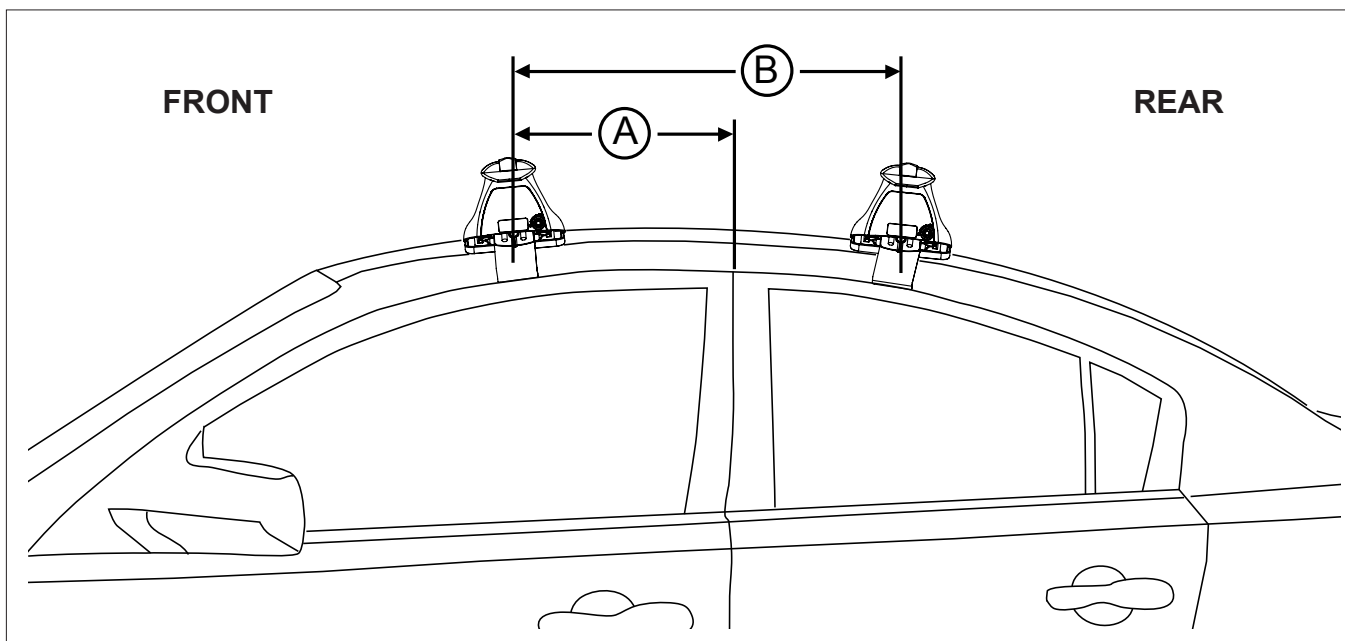

DK396 Rhino-Rack VA, DA, Euro & HD crossbar instruction

Measurement A: CENTRE of door jamb to CENTRE arrow of leg foot plate.

Measurement B: CENTRE of Front leg foot plate arrow to CENTRE of Rear leg foot plate arrow.

Carrying capacity: Roof rack is rated to 75kg. Please refer to manufacturers handbook for your vehicles maximum roof load capacity. Always use the lower of the two figures.

VEHICLE	Date	Measurement A	Measurement B	Load Rating (includes racks 5kg/ 11lbs)
Nissan Rogue	2014 -	150mm / 5,29/32"	700mm / 27,9/16"	75kg / 165lbs
Nissan XTrail	2014 -	150mm / 5,29/32"	700mm / 27,9/16"	75kg / 165lbs