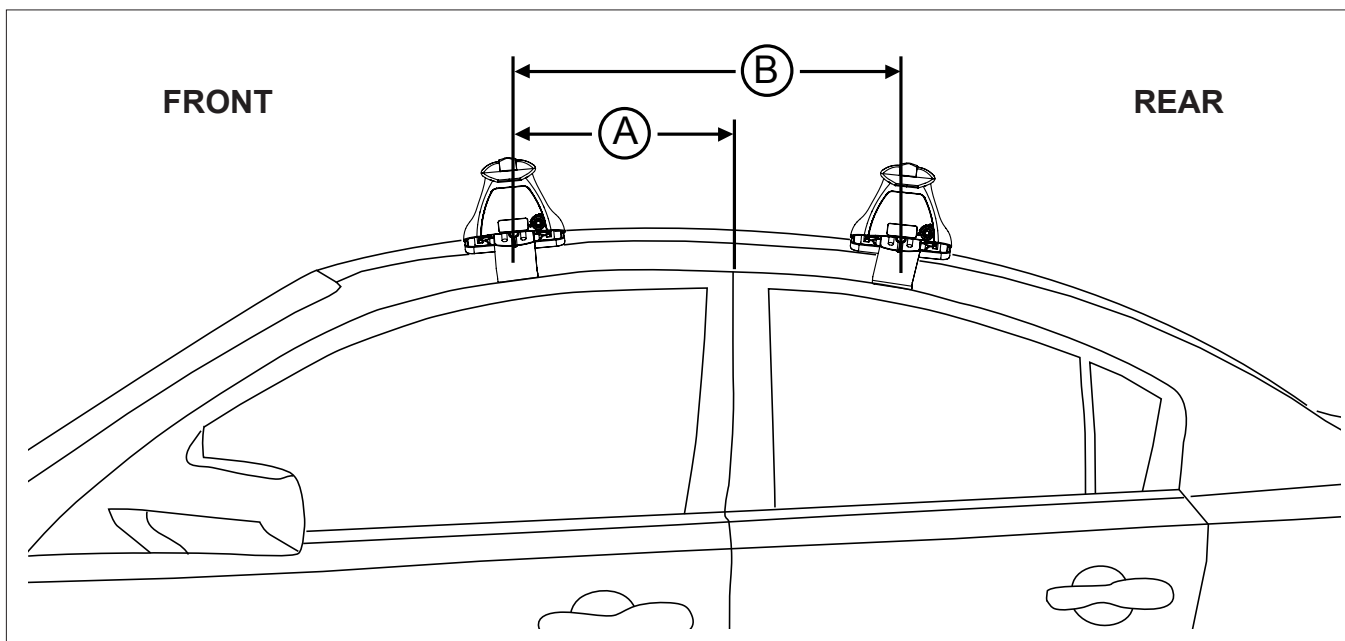

## DK396 Rhino-Rack VA, DA, Euro & HD crossbar instruction

**Measurement A:** CENTRE of door jamb to CENTRE arrow of leg foot plate.

**Measurement B:** CENTRE of Front leg foot plate arrow to CENTRE of Rear leg foot plate arrow.

**Carrying capacity:** Roof rack is rated to 75kg. Please refer to manufacturers handbook for your vehicles maximum roof load capacity. Always use the lower of the two figures.

VEHICLE	Date	Measurement A	Measurement B	Load Rating (includes racks 5kg/ 11lbs)
Nissan Rogue	2014 -	150mm / 5,29/32"	700mm / 27,9/16"	75kg / 165lbs
Nissan XTrail	2014 -	150mm / 5,29/32"	700mm / 27,9/16"	75kg / 165lbs