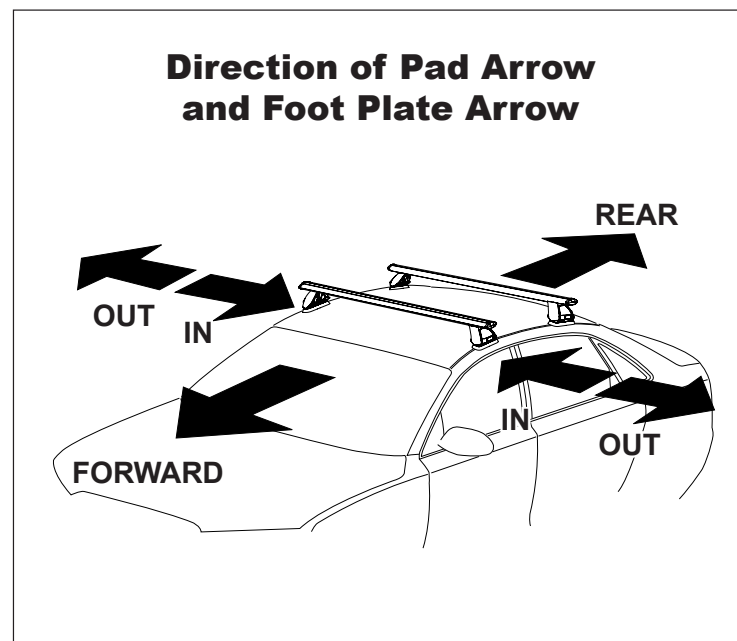

DK396 Rhino-Rack VA, DA, Euro & HD crossbar instruction

Measurement A: CENTRE of door jamb to CENTRE arrow of leg foot plate.

Measurement B: CENTRE of Front leg foot plate arrow to CENTRE of Rear leg foot plate arrow.

Carrying capacity: Roof rack is rated to 75kg. Please refer to manufacturers handbook for your vehicles maximum roof load capacity. Always use the lower of the two figures.

VEHICLE	Date	Measurement A	Measurement B	Load Rating (includes racks 5kg/ 11lbs)
Nissan Rogue	2014 -	150mm / 5,29/32"	700mm / 27,9/16"	75kg / 165lbs
Nissan XTrail	2014 -	150mm / 5,29/32"	700mm / 27,9/16"	75kg / 165lbs