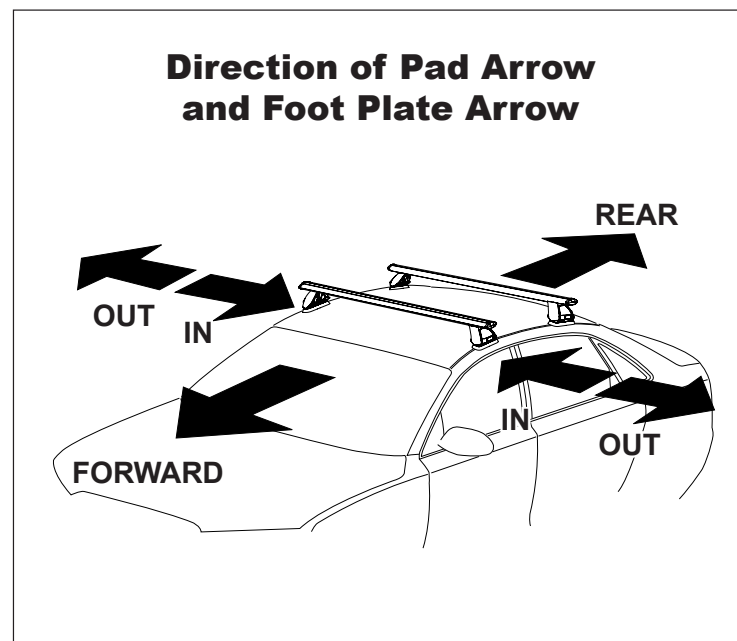

DK397 Rhino-Rack VA, DA, Euro & HD crossbar instruction

Measurement A: CENTRE of door jamb to CENTRE arrow of leg foot plate.

Measurement B: CENTRE of Front leg foot plate arrow to CENTRE of Rear leg foot plate arrow.

Carrying capacity: Roof rack is rated to 75kg. Please refer to manufacturers handbook for your vehicles maximum roof load capacity. Always use the lower of the two figures.

VEHICLE	Date	Measurement A	Measurement B	Load Rating (includes racks 5kg/ 11lbs)
Nissan Leaf	2011 -	240mm / 9,29/64"	750mm / 29,17/32"	75kg / 165lbs