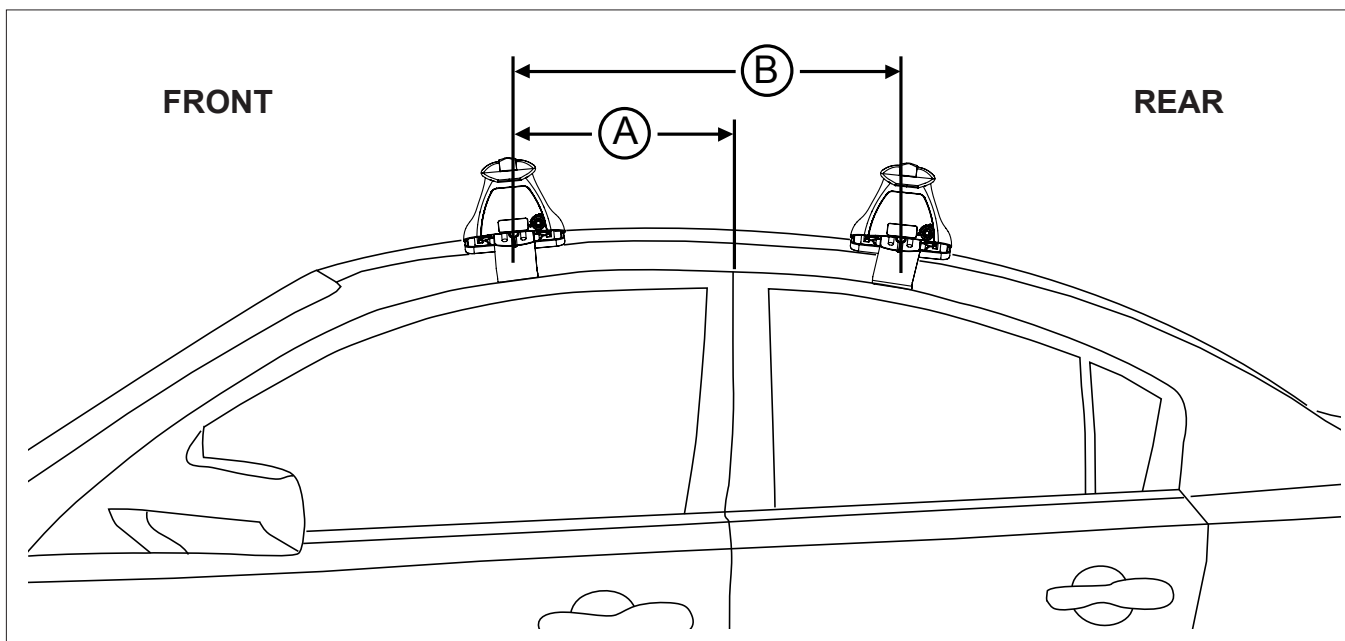

DK397 Rhino-Rack VA, DA, Euro & HD crossbar instruction

Measurement A: CENTRE of door jamb to CENTRE arrow of leg foot plate.

Measurement B: CENTRE of Front leg foot plate arrow to CENTRE of Rear leg foot plate arrow.

Carrying capacity: Roof rack is rated to 75kg. Please refer to manufacturers handbook for your vehicles maximum roof load capacity. Always use the lower of the two figures.

VEHICLE	Date	Measurement A	Measurement B	Load Rating (includes racks 5kg/ 11lbs)
Nissan Leaf	2011 -	240mm / 9,29/64"	750mm / 29,17/32"	75kg / 165lbs