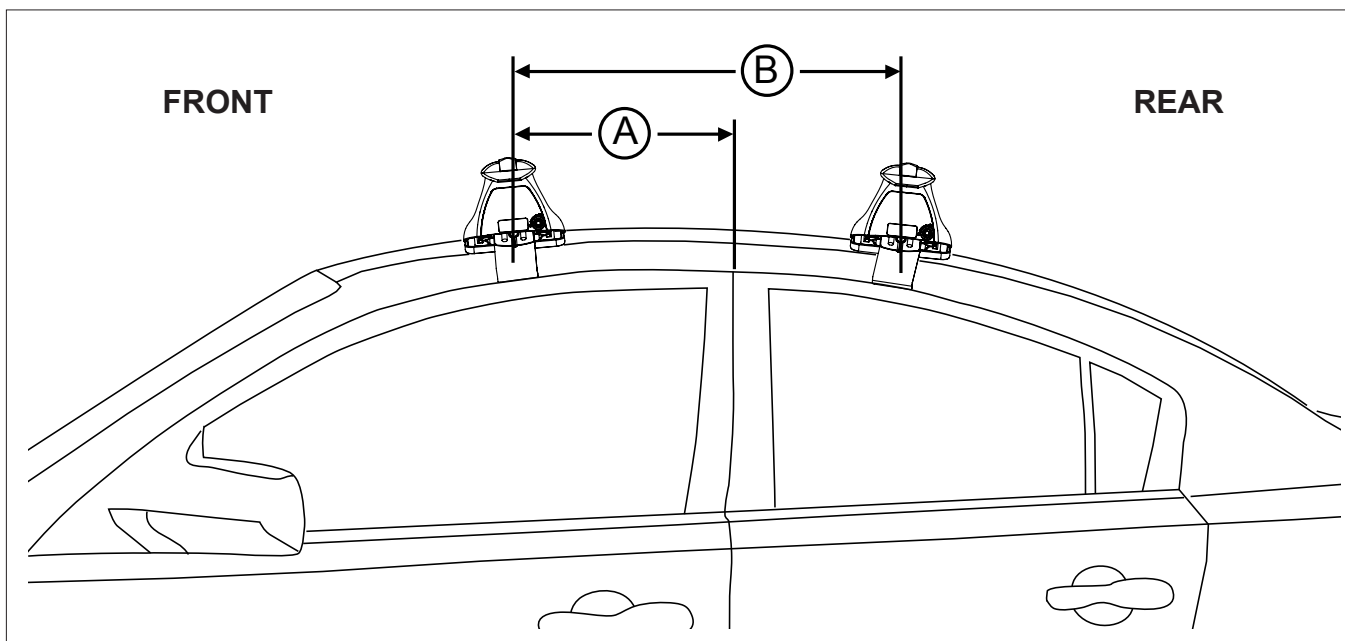

# DK397 Rhino-Rack VA, DA, Euro & HD crossbar instruction

**Measurement A:** CENTRE of door jamb to CENTRE arrow of leg foot plate.

**Measurement B:** CENTRE of Front leg foot plate arrow to CENTRE of Rear leg foot plate arrow.

**Carrying capacity:** Roof rack is rated to 75kg. Please refer to manufacturers handbook for your vehicles maximum roof load capacity. Always use the lower of the two figures.

VEHICLE	Date	Measurement A	Measurement B	Load Rating (includes racks 5kg/ 11lbs)
Nissan Leaf	2011 -	240mm / 9,29/64"	750mm / 29,17/32"	75kg / 165lbs