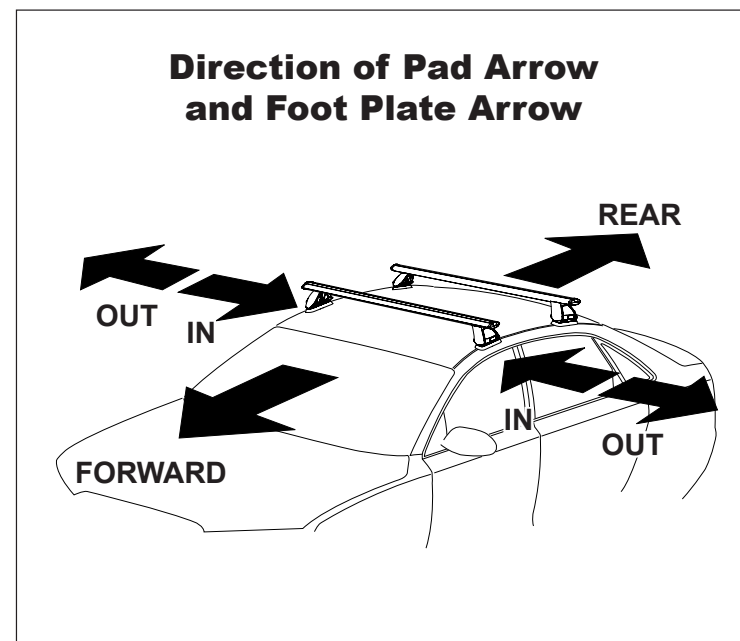

DK397 Rhino-Rack VA, DA, Euro & HD crossbar instruction

Measurement A: CENTRE of door jamb to CENTRE arrow of leg foot plate.

Measurement B: CENTRE of Front leg foot plate arrow to CENTRE of Rear leg foot plate arrow.

Carrying capacity: Roof rack is rated to 75kg. Please refer to manufacturers handbook for your vehicles maximum roof load capacity. Always use the lower of the two figures.

VEHICLE	Date	Measurement A	Measurement B	Load Rating (includes racks 5kg/ 11lbs)
Nissan Leaf	2011 -	240mm / 9,29/64"	750mm / 29,17/32"	75kg / 165lbs