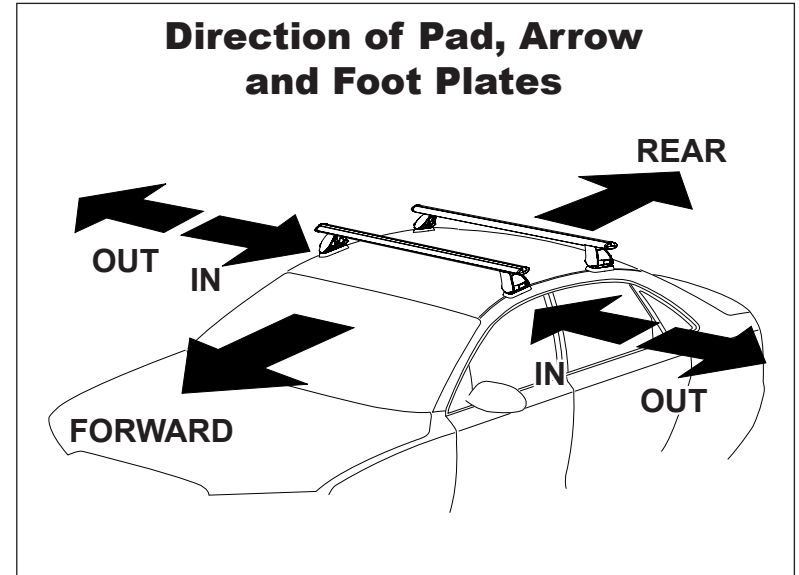

DK374/DK373H Rhino-Rack VA, DA, Euro & HD crossbar instruction

Measurement A: CENTRE of door jamb to CENTRE arrow of leg foot plate.

Measurement B: CENTRE of Front leg foot plate arrow to CENTRE of Rear leg foot plate arrow.

Carrying capacity: Roof rack is rated to 75kg. Please refer to manufacturers handbook for your vehicles maximum roof load capacity. Always use the lower of the two figures.

The top section of the rubber door jamb seal needs to be pulled down in order to fit the clamps. Re-fit rubber once clamps are in place and tightened.

VEHICLE	Date	Measurement A	Measurement B	Load Rating (includes racks 5kg/ 11lbs)
Nissan Navara D40 Extra Cab	05-	260mm / 10,15/64"	600mm / 23,5/8"	75kg/ 165lbs
Nissan Frontier D40 King Cab	05-	260mm / 10,15/64"	600mm / 23,5/8"	75kg/ 165lbs
Suzuki Equator Extended Cab	09-	260mm / 10,15/64"	600mm / 23,5/8"	75kg/ 165lbs