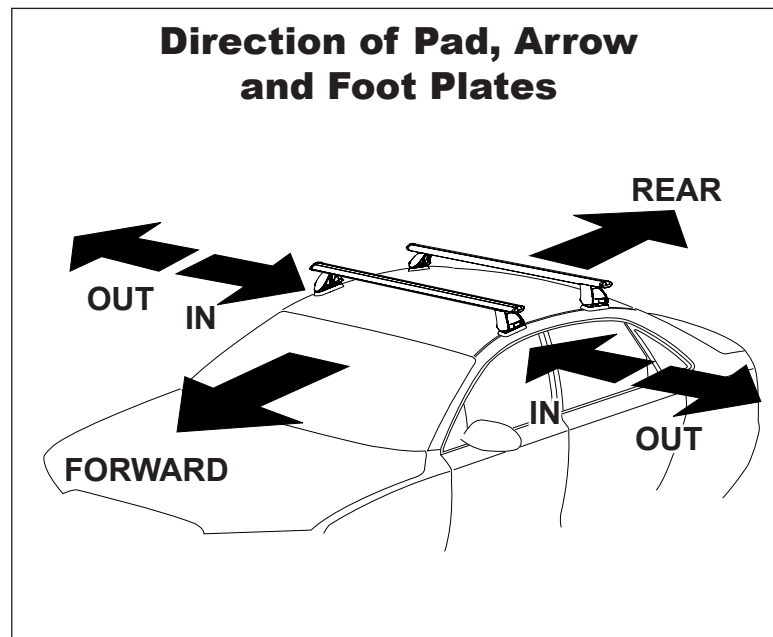

# DK167 Rhino-Rack VA, Aero, Euro & HD crossbar instruction

**Measurement A:** CENTRE of door jamb to CENTRE arrow of leg foot plate.

**Measurement B:** CENTRE of Front leg foot plate arrow to CENTRE of Rear leg foot plate arrow.

**Carrying capacity:** Roof rack is rated to 75kg. Please refer to manufacturers handbook for your vehicles maximum roof load capacity. Always use the lower of the two figures.

VEHICLE	Date	Measurement A	Measurement B	Load Rating (includes racks 5kg/ 11lbs)
Lincoln Zephyr/MKZ AWD 4dr Sedan	2006 on	300mm / 11,13/16"	700mm / 27,9/16"	75kg / 165lbs