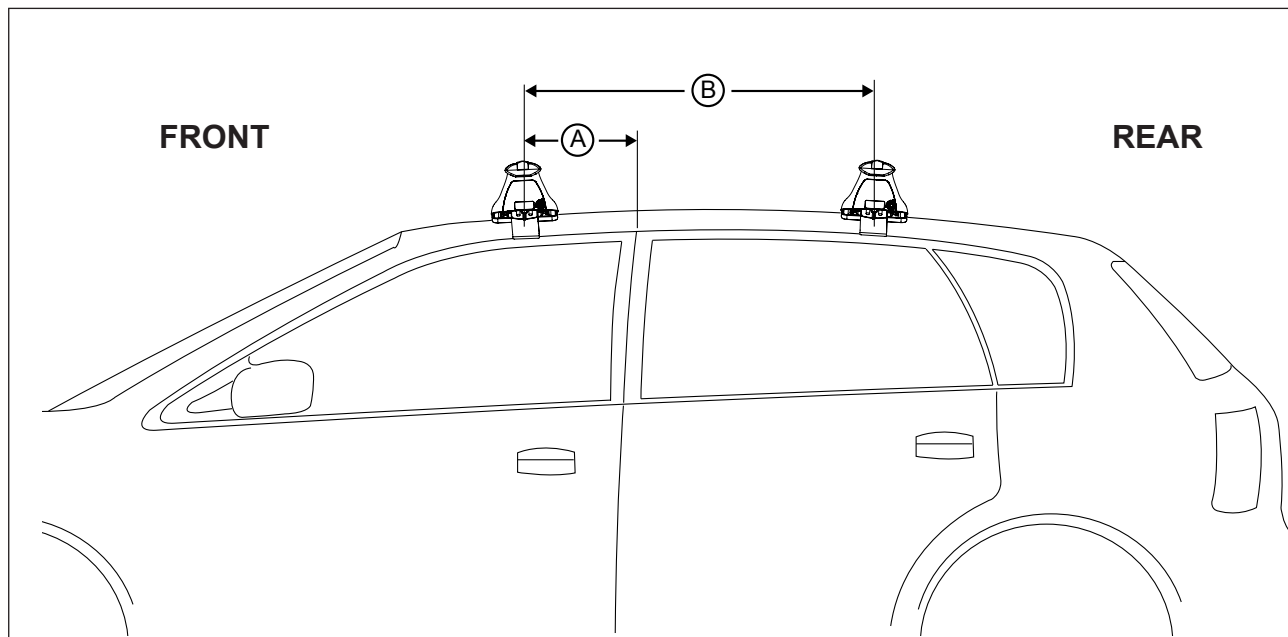

# DK167 Rhino-Rack VA, Aero, Euro & HD crossbar instruction

**Measurement A:** CENTRE of door jamb to CENTRE arrow of leg foot plate.

**Measurement B:** CENTRE of Front leg foot plate arrow to CENTRE of Rear leg foot plate arrow.

**Carrying capacity:** Roof rack is rated to 75kg. Please refer to manufacturers handbook for your vehicles maximum roof load capacity. Always use the lower of the two figures.

VEHICLE	Date	Measurement A	Measurement B	Load Rating (includes racks 5kg/ 11lbs)
Lincoln Zephyr/MKZ AWD 4dr Sedan	2006 on	300mm / 11,13/16"	700mm / 27,9/16"	75kg / 165lbs