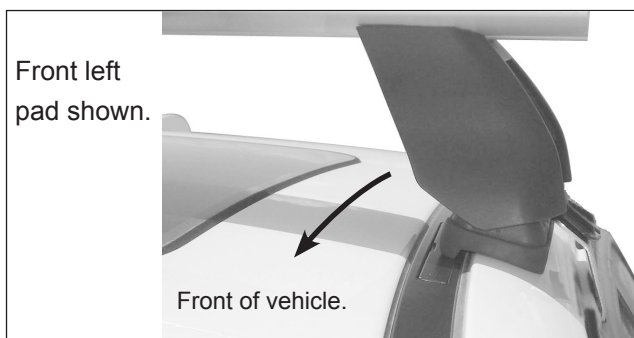

DK026 Rhino-Rack VA, Aero, Euro & HD crossbar instruction

Measurement A: CENTRE of door jamb to CENTRE arrow of leg foot plate.

Measurement B: CENTRE of Front leg foot plate arrow to CENTRE of Rear leg foot plate arrow.

Carrying capacity: Roof rack is rated to 75kg. Please refer to manufacturers handbook for your vehicles maximum roof load capacity. Always use the lower of the two figures.

VEHICLE	Date	Measurement A	Measurement B	Load Rating (includes racks 5kg/11lbs)
Toyota Yaris 4dr Sedan	08/05-	370mm / 14,9/16"	700mm / 27,9/16"	40kg / 88lbs
Hyundai Genesis 4dr Sedan	2008-	270mm / 10,5/8"	700mm / 27,9/16"	75kg / 165lbs