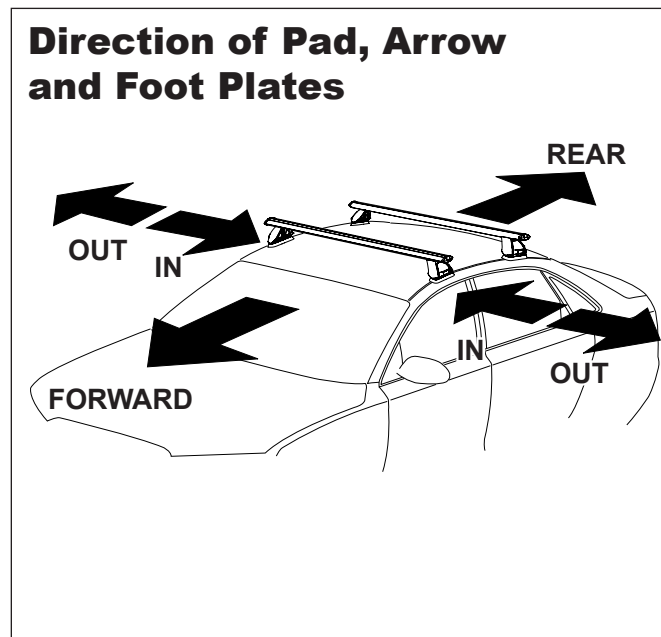

DK026 Rhino-Rack VA, Aero, Euro & HD crossbar instruction

Measurement A: CENTRE of door jamb to CENTRE arrow of leg foot plate.

Measurement B: CENTRE of Front leg foot plate arrow to CENTRE of Rear leg foot plate arrow.

Carrying capacity: Roof rack is rated to 75kg. Please refer to manufacturers handbook for your vehicles maximum roof load capacity. Always use the lower of the two figures.

VEHICLE	Date	Measurement A	Measurement B	Load Rating (includes racks 5kg/11lbs)
Toyota Yaris 4dr Sedan	08/05-	370mm / 14,9/16"	700mm / 27,9/16"	40kg / 88lbs
Hyundai Genesis 4dr Sedan	2008-	270mm / 10,5/8"	700mm / 27,9/16"	75kg / 165lbs