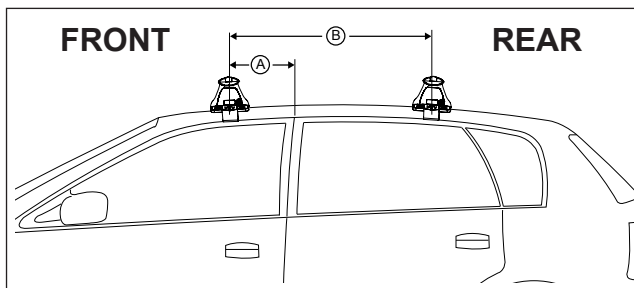

DK026 Rhino-Rack VA, Aero, Euro & HD crossbar instruction

Measurement A: CENTRE of door jamb to CENTRE arrow of leg foot plate.

Measurement B: CENTRE of Front leg foot plate arrow to CENTRE of Rear leg foot plate arrow.

Carrying capacity: Roof rack is rated to 75kg. Please refer to manufacturers handbook for your vehicles maximum roof load capacity. Always use the lower of the two figures.

VEHICLE	Date	Measurement A	Measurement B	Load Rating (includes racks 5kg/11lbs)
Toyota Yaris 4dr Sedan	08/05-	370mm / 14,9/16"	700mm / 27,9/16"	40kg / 88lbs
Hyundai Genesis 4dr Sedan	2008-	270mm / 10,5/8"	700mm / 27,9/16"	75kg / 165lbs