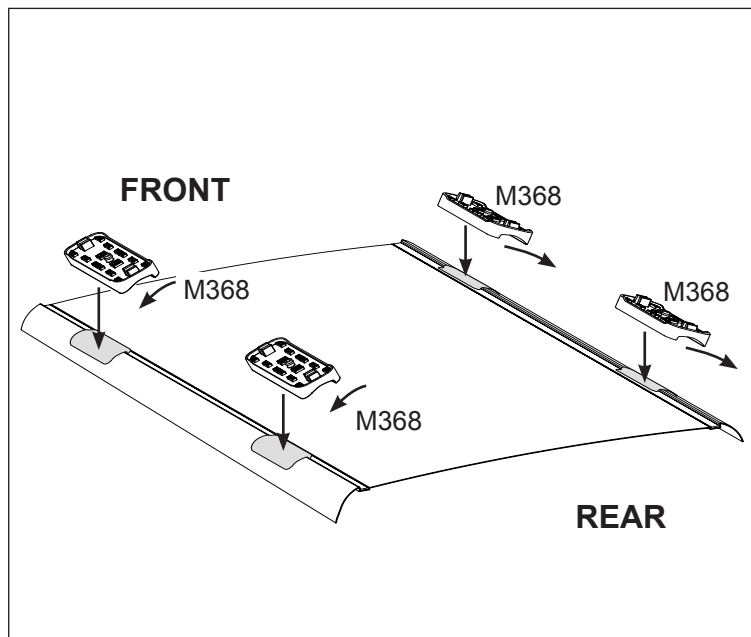

DK026 Rhino-Rack VA, Aero, Euro & HD crossbar instruction

Measurement A: CENTRE of door jamb to CENTRE arrow of leg foot plate.

Measurement B: CENTRE of Front leg foot plate arrow to CENTRE of Rear leg foot plate arrow.

Carrying capacity: Roof rack is rated to 75kg. Please refer to manufacturers handbook for your vehicles maximum roof load capacity. Always use the lower of the two figures.

VEHICLE	Date	Measurement A	Measurement B	Load Rating (includes racks 5kg/11lbs)
Toyota Yaris 4dr Sedan	08/05-	370mm / 14,9/16"	700mm / 27,9/16"	40kg / 88lbs
Hyundai Genesis 4dr Sedan	2008-	270mm / 10,5/8"	700mm / 27,9/16"	75kg / 165lbs