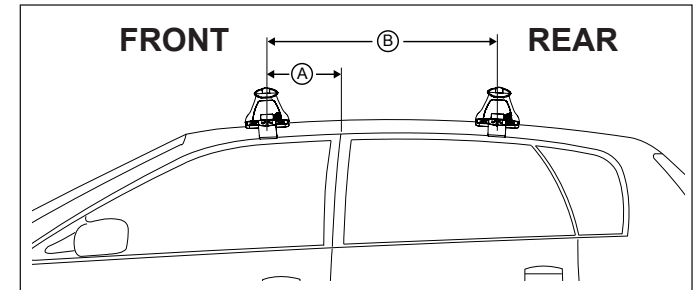

DK138 Rhino-Rack VA, Aero, Euro & HD [crossbar](#) instruction

Measurement A: CENTRE of door jamb to CENTRE arrow of leg foot plate.

Measurement B: CENTRE of Front leg foot plate arrow to CENTRE of Rear leg foot plate arrow.

Foot Plate arrow faces IN
Pad arrow faces OUT

Arrow IN
Rear Foot Plate

OUTside of vehicle

Direction of Pad, Arrow and Foot Plates

VEHICLE	Date	Measurement A	Measurement B	Load Rating (includes racks 5kg/11lbs)
Toyota Kluger 5dr wagon	08/07-	150mm / 5,29/32"	800mm / 31,1/2"	60kg / 132lbs
Kia Cerato 4dr sedan	01/09-	250mm / 9,27/32"	650mm / 25,19/32"	50kg / 110lbs
Toyota Highlander 5dr SUV	2008-	150mm / 5,29/32"	800mm / 31,1/2"	60kg / 132lbs
Scion XB 5dr hatch	04-07	300mm / 11,13/16"	750mm / 29,17/32"	50kg / 110lbs
Hyundai Azera 4dr sedan	06-11	210mm / 8,17/64"	700mm / 27,9/16"	50kg / 110lbs
Hyundai Grandeur 4dr sedan TG	02/06-	210mm / 8,17/64"	700mm / 27,9/16"	50kg / 110lbs