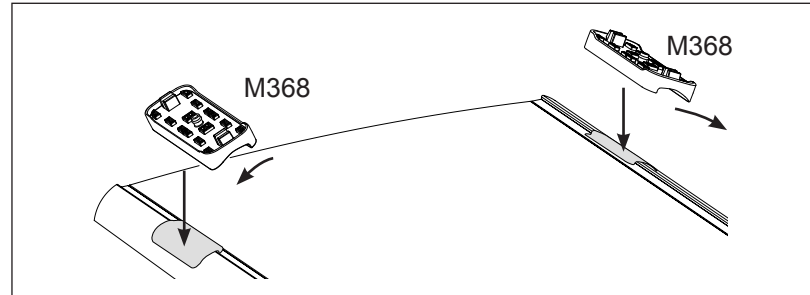

OUTside of vehicle