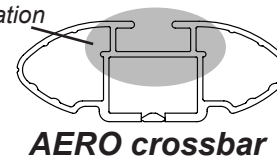

IDENTIFICATION CHART

Vehicle	Date	Crossbar	FRONT CROSSBAR					REAR CROSSBAR						
			Front Right Pad/ Clamp	Front Left Pad/ Clamp	Measurement strip length per side	Measurement strip length per side	Measurement Distance (x)	Foot plate arrow direction	Rear Right Pad/ Clamp	Rear Left Pad/ Clamp	Measurement strip length per side	Measurement strip length per side	Measurement Distance (x)	Foot plate arrow direction
Toyota Kluger 5dr wagon	08/07-	1375mm	M368 SUB0151	M368 SUB0151	172mm	117mm	1107mm / 43,37/64"	OUT	M368 SUB0151	M368 SUB0151	159mm	104mm	1081mm / 42,9/16"	OUT
			Arrow OUT						Arrow OUT					
Kia Cerato 4dr sedan	01/09-	1260mm	M368 SUB0151	M368 SUB0151	161mm	48mm	970mm / 38,3/16"	OUT	M368 SUB0151	M368 SUB0151	160mm	47mm	968mm / 38,7/64"	OUT
			Arrow OUT						Arrow OUT					
Toyota Highlander 5dr SUV	2008-	1375mm	M368 SUB0151	M368 SUB0151	172mm	117mm	1107mm / 43,37/64"	OUT	M368 SUB0151	M368 SUB0151	159mm	104mm	1081mm / 42,9/16"	OUT
			Arrow OUT						Arrow OUT					
Scion XB 5dr hatch	04-07	1375mm	M368 SUB0151	M368 SUB0151	171mm	116mm	1205mm / 47,7/16"	OUT	M368 SUB0151	M368 SUB0151	168mm	113mm	1099mm / 43,17/64"	OUT
			Arrow OUT						Arrow OUT					
Hyundai Azera 4dr sedan	06-11	1260mm	M368 SUB0151	M368 SUB0151	159mm	46mm	966mm / 38,1/32"	OUT	M368 SUB0151	M368 SUB0151	173mm	60mm	994mm / 39,9/64"	IN
			Arrow OUT						Arrow OUT					

DK138 Rhino-Rack VA, Aero, Euro & HD [crossbar](#) instruction

Measurement A: CENTRE of door jamb to CENTRE arrow of leg foot plate.

Measurement B: CENTRE of Front leg foot plate arrow to CENTRE of Rear leg foot plate arrow.