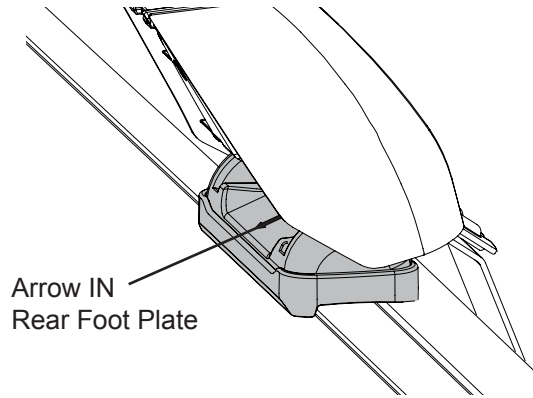

DK138 Rhino-Rack VA, Aero, Euro & HD [crossbar](#) instruction

Measurement A: CENTRE of door jamb to CENTRE arrow of leg foot plate.

Measurement B: CENTRE of Front leg foot plate arrow to CENTRE of Rear leg foot plate arrow.

Carrying capacity: Roof rack is rated to 75kg. Please refer to manufacturers handbook for your vehicles maximum roof load capacity. Always use the lower of the two figures.

Hyundai Azera & Hyundai Grandeur Rear Foot Plate

Foot Plate arrow faces IN
Pad arrow faces OUT

Arrow IN
Rear Foot Plate