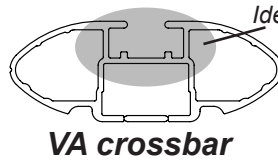

IDENTIFICATION CHART

Vehicle	Date	Crossbar	FRONT CROSSBAR					REAR CROSSBAR						
			Front Right Pad/ Clamp	Front Left Pad/ Clamp	Measurement strip length per side	Measurement strip length per side	Measurement Distance (x)	Foot plate arrow direction	Rear Right Pad/ Clamp	Rear Left Pad/ Clamp	Measurement strip length per side	Measurement strip length per side	Measurement Distance (x)	Foot plate arrow direction
Toyota Kluger 5dr wagon	08/07-	1375mm	M368 SUB0151	M368 SUB0151	172mm	117mm	1107mm / 43,37/64"	OUT	M368 SUB0151	M368 SUB0151	159mm	104mm	1081mm / 42,9/16"	OUT
			Arrow OUT						Arrow OUT					
Kia Cerato 4dr sedan	01/09-	1260mm	M368 SUB0151	M368 SUB0151	161mm	48mm	970mm / 38,3/16"	OUT	M368 SUB0151	M368 SUB0151	160mm	47mm	968mm / 38,7/64"	OUT
			Arrow OUT						Arrow OUT					
Toyota Highlander 5dr SUV	2008-	1375mm	M368 SUB0151	M368 SUB0151	172mm	117mm	1107mm / 43,37/64"	OUT	M368 SUB0151	M368 SUB0151	159mm	104mm	1081mm / 42,9/16"	OUT
			Arrow OUT						Arrow OUT					
Scion XB 5dr hatch	04-07	1375mm	M368 SUB0151	M368 SUB0151	171mm	116mm	1205mm / 47,7/16"	OUT	M368 SUB0151	M368 SUB0151	168mm	113mm	1099mm / 43,17/64"	OUT
			Arrow OUT						Arrow OUT					
Hyundai Azera 4dr sedan	06-11	1260mm	M368 SUB0151	M368 SUB0151	159mm	46mm	966mm / 38,1/32"	OUT	M368 SUB0151	M368 SUB0151	173mm	60mm	994mm / 39,9/64"	IN
			Arrow OUT						Arrow OUT					

DK138 Rhino-Rack VA, Aero, Euro & HD [crossbar](#) instruction

Measurement A: CENTRE of door jamb to CENTRE arrow of leg foot plate.

Measurement B: CENTRE of Front leg foot plate arrow to CENTRE of Rear leg foot plate arrow.