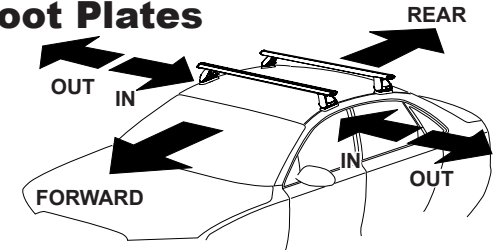

Foot Plate arrow faces IN
Pad arrow faces OUT

Arrow IN
Rear Foot Plate

OUTside of vehicle

Direction of Pad, Arrow and Foot Plates

VEHICLE	Date	Measurement A	Measurement B	Load Rating (includes racks 5kg/11lbs)
Toyota Kluger 5dr wagon	08/07-	150mm / 5,29/32"	800mm / 31,1/2"	60kg / 132lbs
Kia Cerato 4dr sedan	01/09-	250mm / 9,27/32"	650mm / 25,19/32"	50kg / 110lbs
Toyota Highlander 5dr SUV	2008-	150mm / 5,29/32"	800mm / 31,1/2"	60kg / 132lbs
Scion XB 5dr hatch	04-07	300mm / 11,13/16"	750mm / 29,17/32"	50kg / 110lbs
Hyundai Azera 4dr sedan	06-11	210mm / 8,17/64"	700mm / 27,9/16"	50kg / 110lbs
Hyundai Grandeur 4dr sedan TG	02/06-	210mm / 8,17/64"	700mm / 27,9/16"	50kg / 110lbs