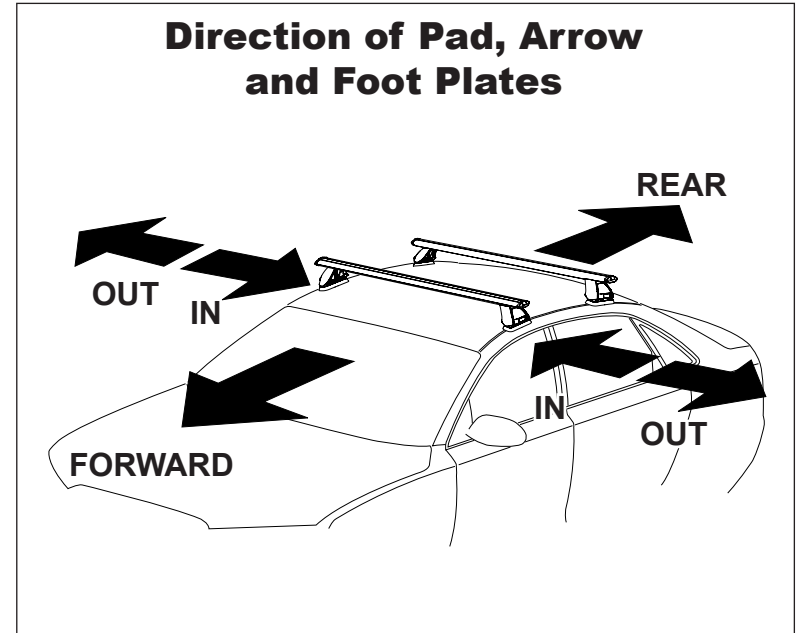

DK153 Rhino-Rack VA, Aero, Euro & HD crossbar instruction

Measurement A: CENTRE of door jamb to CENTRE arrow of leg foot plate.

Measurement B: CENTRE of Front leg foot plate arrow to CENTRE of Rear leg foot plate arrow.

Carrying capacity: Roof rack is rated to 75kg. Please refer to manufacturers handbook for your vehicles maximum roof load capacity. Always use the lower of the two figures.

VEHICLE	Date	Measurement A	Measurement B	Load Rating (includes racks 5kg/ 11lbs)
Honda Civic 2dr Coupe	2006 on	635mm / 25"	585mm / 23,1/32"	40kg / 88lbs