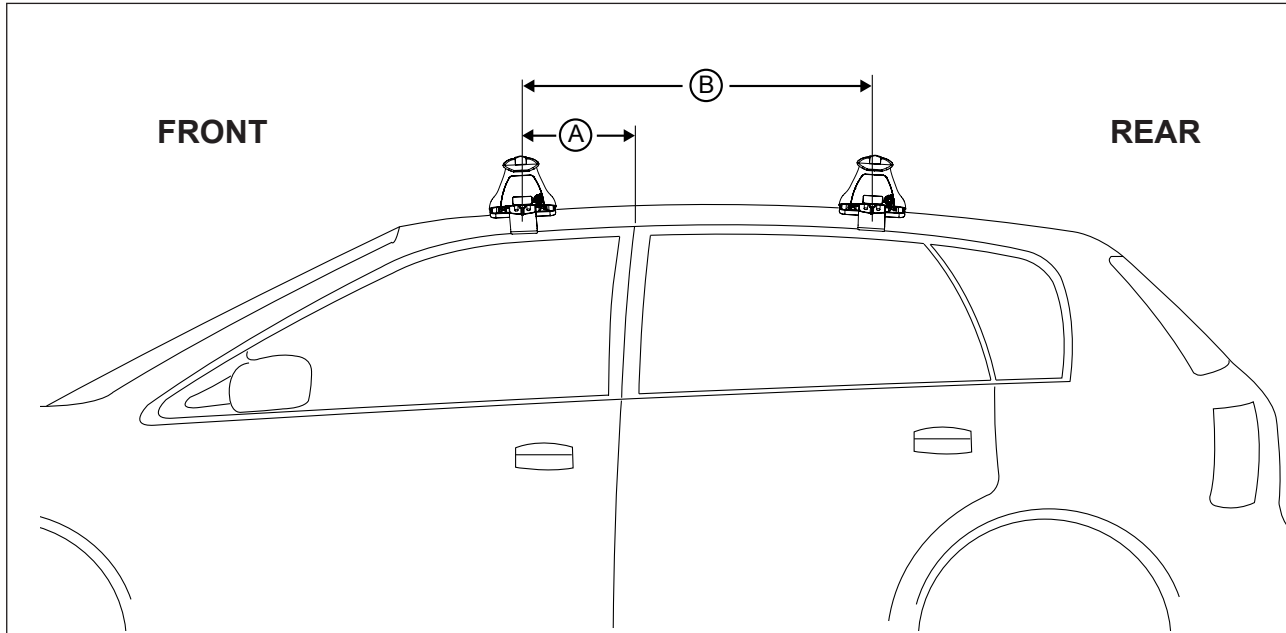

DK153 Rhino-Rack VA, Aero, Euro & HD crossbar instruction

Measurement A: CENTRE of door jamb to CENTRE arrow of leg foot plate.

Measurement B: CENTRE of Front leg foot plate arrow to CENTRE of Rear leg foot plate arrow.

Carrying capacity: Roof rack is rated to 75kg. Please refer to manufacturers handbook for your vehicles maximum roof load capacity. Always use the lower of the two figures.

VEHICLE	Date	Measurement A	Measurement B	Load Rating (includes racks 5kg/ 11lbs)
Honda Civic 2dr Coupe	2006 on	635mm / 25"	585mm / 23,1/32"	40kg / 88lbs