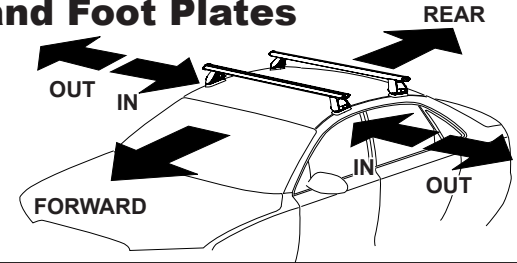

Direction of Pad, Arrow and Foot Plates

VEHICLE	Date	Measurement A	Measurement B	Load Rating (includes racks 5kg/ 11lbs)
Chevrolet Malibu 4dr sedan (excludes Malibu Classic)	08-12	220mm / 8,21/32"	700mm / 27,9/16"	75kg / 165lbs