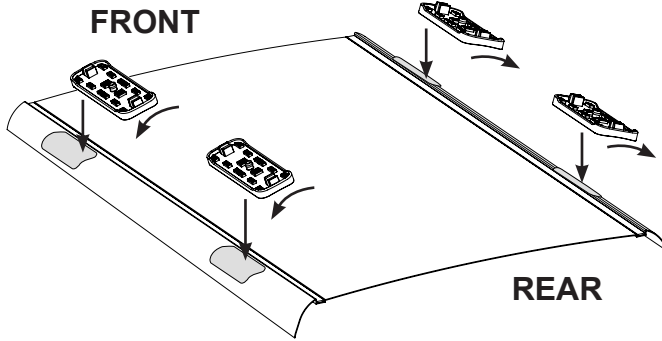

DK183 Rhino-Rack VA, Aero, Euro & HD crossbar instruction

Measurement A: CENTRE of door jamb to CENTRE arrow of leg foot plate.

Measurement B: CENTRE of Front leg foot plate arrow to CENTRE of Rear leg foot plate arrow.

Carrying capacity: Roof rack is rated to 75kg. Please refer to manufacturers handbook for your vehicles maximum roof load capacity. Always use the lower of the two figures.

Front Right pad M415 Arrow out.
 Front Left pad M414 Arrow out.
 Rear Right pad M414 Arrow out.
 Rear Left pad M415 Arrow out.

Direction of Pad, Arrow and Foot Plates

VEHICLE	Date	Measurement A	Measurement B	Load Rating (includes racks 5kg/ 11lbs)
Chevrolet Malibu 4dr sedan (excludes Malibu Classic)	08-12	220mm / 8,21/32"	700mm / 27,9/16"	75kg / 165lbs