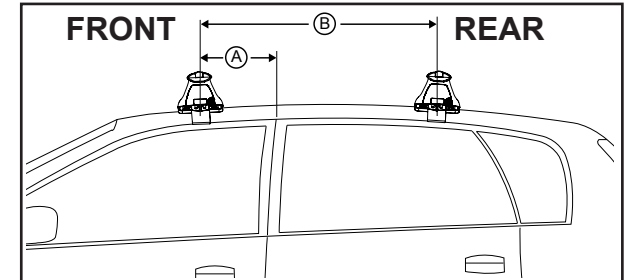

DK183 Rhino-Rack VA, Aero, Euro & HD crossbar instruction

Measurement A: CENTRE of door jamb to CENTRE arrow of leg foot plate.

Measurement B: CENTRE of Front leg foot plate arrow to CENTRE of Rear leg foot plate arrow.

Carrying capacity: Roof rack is rated to 75kg. Please refer to manufacturers handbook for your vehicles maximum roof load capacity. Always use the lower of the two figures.

Front Right pad M415 Arrow out.
 Front Left pad M414 Arrow out.
 Rear Right pad M414 Arrow out.
 Rear Left pad M415 Arrow out.

Direction of Pad, Arrow and Foot Plates

VEHICLE	Date	Measurement A	Measurement B	Load Rating (includes racks 5kg/ 11lbs)
Chevrolet Malibu 4dr sedan (excludes Malibu Classic)	08-12	220mm / 8,21/32"	700mm / 27,9/16"	75kg / 165lbs