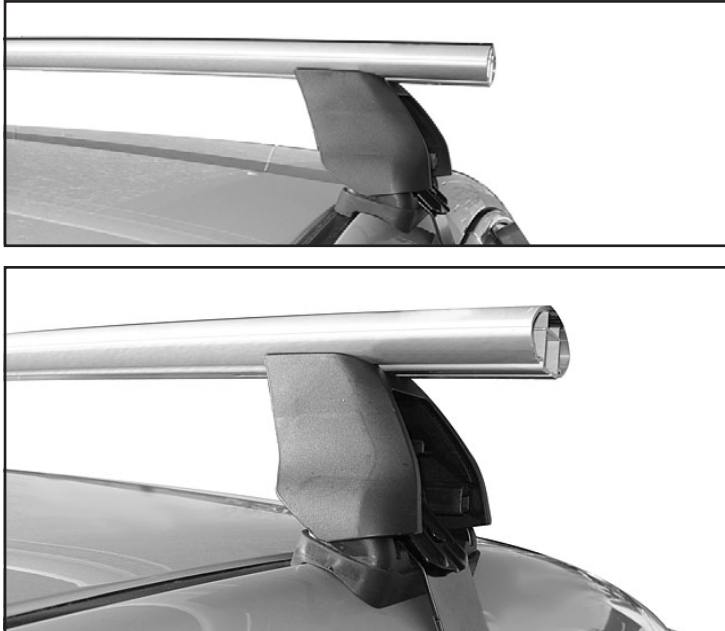

DK183 Rhino-Rack VA, Aero, Euro & HD crossbar instruction

Measurement A: CENTRE of door jamb to CENTRE arrow of leg foot plate.

Measurement B: CENTRE of Front leg foot plate arrow to CENTRE of Rear leg foot plate arrow.

Carrying capacity: Roof rack is rated to 75kg. Please refer to manufacturers handbook for your vehicles maximum roof load capacity. Always use the lower of the two figures.

Front Right pad M415 Arrow out.
 Front Left pad M414 Arrow out.
 Rear Right pad M414 Arrow out.
 Rear Left pad M415 Arrow out.