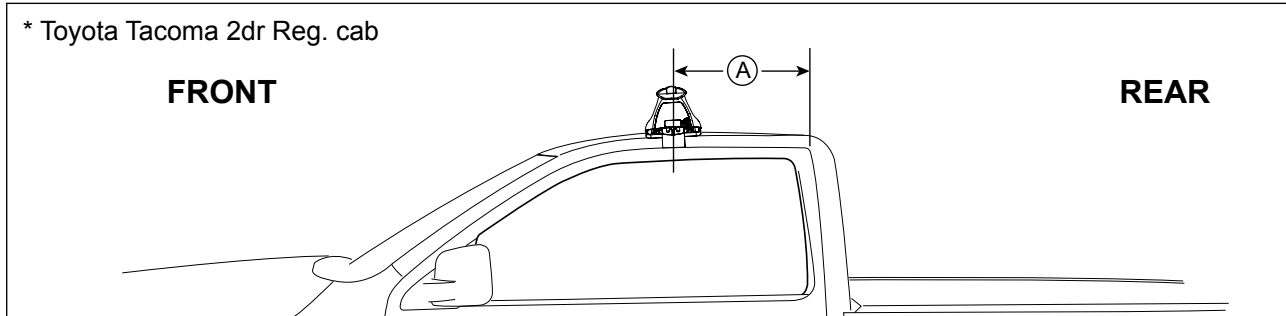

DK046/DK046H Rhino-Rack VA, DA, Euro & HD Crossbar instruction

Measurement A: CENTRE of door jamb to CENTRE arrow of leg foot plate.

Measurement B: CENTRE of Front leg foot plate arrow to CENTRE of Rear leg foot plate arrow.

Carrying capacity: Roof rack is rated to 75kg. Please refer to manufacturers handbook for your vehicles maximum roof load capacity. Always use the lower of the two figures.

VEHICLE	Date	Measurement A	Measurement B	Load Rating (includes racks 5kg/ 11lbs)
BMW 5 Series 4dr Sedan E60	03-10	250mm / 9,27/32"	710mm / 27,61/64"	75kg / 165lbs
Dodge Avenger 4dr Sedan	08-	300mm / 11,13/16"	700mm / 27,9/16"	75kg / 165lbs
Toyota Tacoma 4dr Access Cab	05-	280mm / 11,1/32"	650mm / 25,19/32"	75kg / 165lbs
Toyota Tacoma 2dr Reg. Cab	05-	280mm / 11,1/32"	N/A	30kg / 66lbs