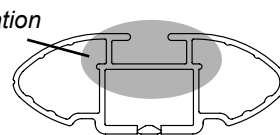

DK046/DK046H Rhino-Rack VA, DA, Euro & HD Crossbar instruction

IDENTIFICATION CHART

VA crossbar

DA crossbar

EURO crossbar

HD crossbar

Vehicle	Date	Crossbar	FRONT CROSSBAR					REAR CROSSBAR				
			Front Right Pad/ Clamp	Front Left Pad/ Clamp	Measurement strip length per side	Measurement strip length per side	Measurement Distance (x)	Foot plate arrow direction	Rear Right Pad/ Clamp	Rear Left Pad/ Clamp	Measurement strip length per side	Measurement strip length per side
Ford Fiesta 5dr Hatch	09-	1180mm	M366 SUB0144	199mm	144mm	966mm / 38,1/32"	OUT	M366 SUB0144	175mm	120mm	918mm / 36,9/64"	OUT
			Pad Arrow FORWARD					Pad Arrow FORWARD				
BMW 5 Series 4dr Sedan E60	03-10	1260mm	M366 SUB0144	184mm	71mm	1016mm / 40"	OUT	M366 SUB0144	185mm	72mm	1018mm / 40,5/64"	OUT
			Pad Arrow FORWARD					Pad Arrow FORWARD				
Dodge Avenger 4dr Sedan	08-	1260mm	M366 SUB0144	194mm	81mm	1036mm / 40,25/32"	OUT	M366 SUB0144	189mm	76mm	1026mm / 40,25/64"	OUT
			Pad Arrow FORWARD					Pad Arrow FORWARD				
Toyota Tacoma 4dr Access Cab	05-	1375mm	M366 SUB0144	163mm	108mm	1089mm / 42,7/8"	OUT	M366 SUB0144	153mm	98mm	1069mm / 42,3/32"	OUT
			Pad Arrow FORWARD					Pad Arrow FORWARD				
Toyota Tacoma 2dr Reg. Cab	05-	1375mm	M366 SUB0144	164mm	109mm	1091mm / 42,61/64"	OUT	M366 SUB0144	N/A	N/A	N/A	N/A
			Pad Arrow FORWARD					Pad Arrow FORWARD				