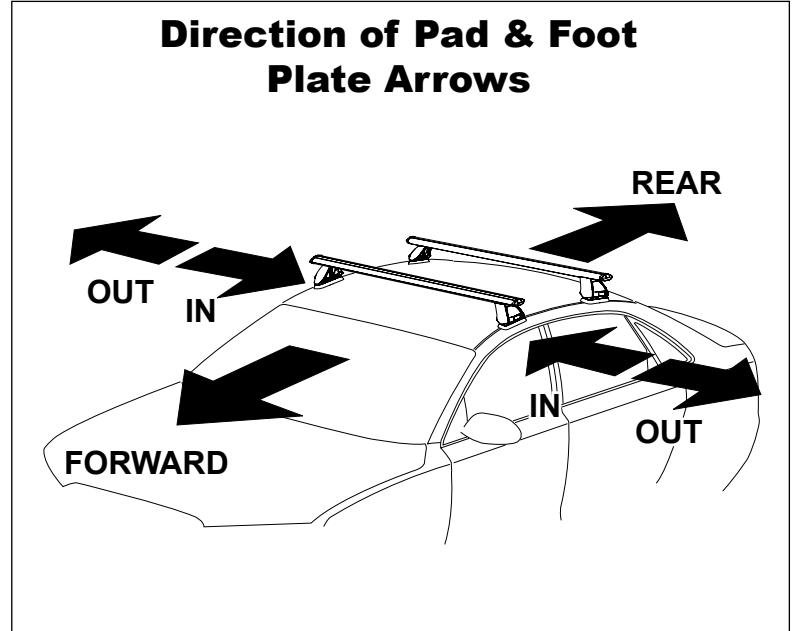

DK046/DK046H Rhino-Rack VA, DA, Euro & HD Crossbar instruction

Measurement A: CENTRE of door jamb to CENTRE arrow of leg foot plate.

Measurement B: CENTRE of Front leg foot plate arrow to CENTRE of Rear leg foot plate arrow.

Carrying capacity: Roof rack is rated to 75kg. Please refer to manufacturers handbook for your vehicles maximum roof load capacity. Always use the lower of the two figures.

VEHICLE	Date	Measurement A	Measurement B	Load Rating (includes racks 5kg/ 11lbs)
BMW 5 Series 4dr Sedan E60	03-10	250mm / 9,27/32"	710mm / 27,61/64"	75kg / 165lbs
Dodge Avenger 4dr Sedan	08-	300mm / 11,13/16"	700mm / 27,9/16"	75kg / 165lbs
Toyota Tacoma 4dr Access Cab	05-	280mm / 11,1/32"	650mm / 25,19/32"	75kg / 165lbs
Toyota Tacoma 2dr Reg. Cab	05-	280mm / 11,1/32"	N/A	30kg / 66lbs