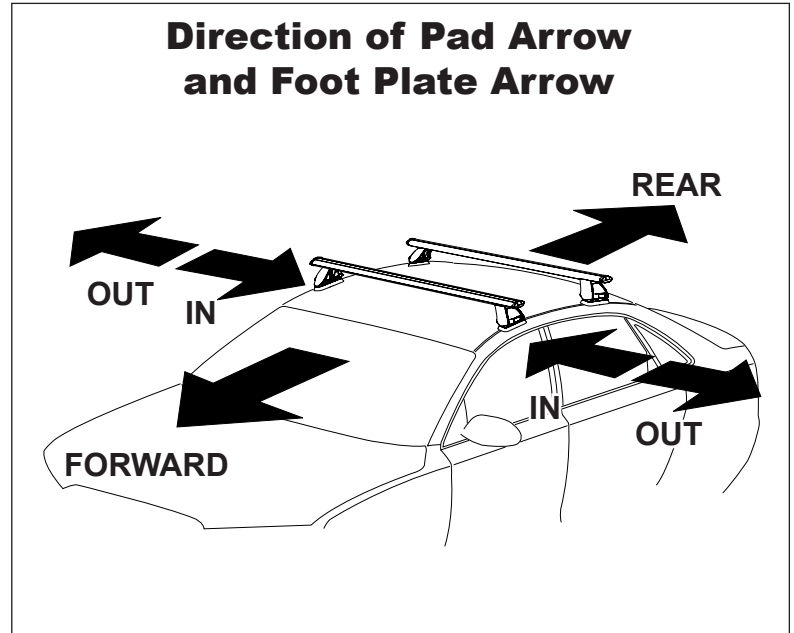

# DK376 Rhino-Rack VA, DA, Euro & HD crossbar instruction

**Measurement A:** CENTRE of door jamb to CENTRE arrow of leg foot plate.

**Measurement B:** CENTRE of Front leg foot plate arrow to CENTRE of Rear leg foot plate arrow.

**Carrying capacity:** Roof rack is rated to 75kg. Please refer to manufacturers handbook for your vehicles maximum roof load capacity. Always use the lower of the two figures.

VEHICLE	Date	Measurement A	Measurement B	Load Rating (includes racks 5kg/ 11lbs)
Chevrolet Impala 4dr sedan	14-	230mm / 9,1/16"	750mm / 29,17/32"	75kg/ 165lbs