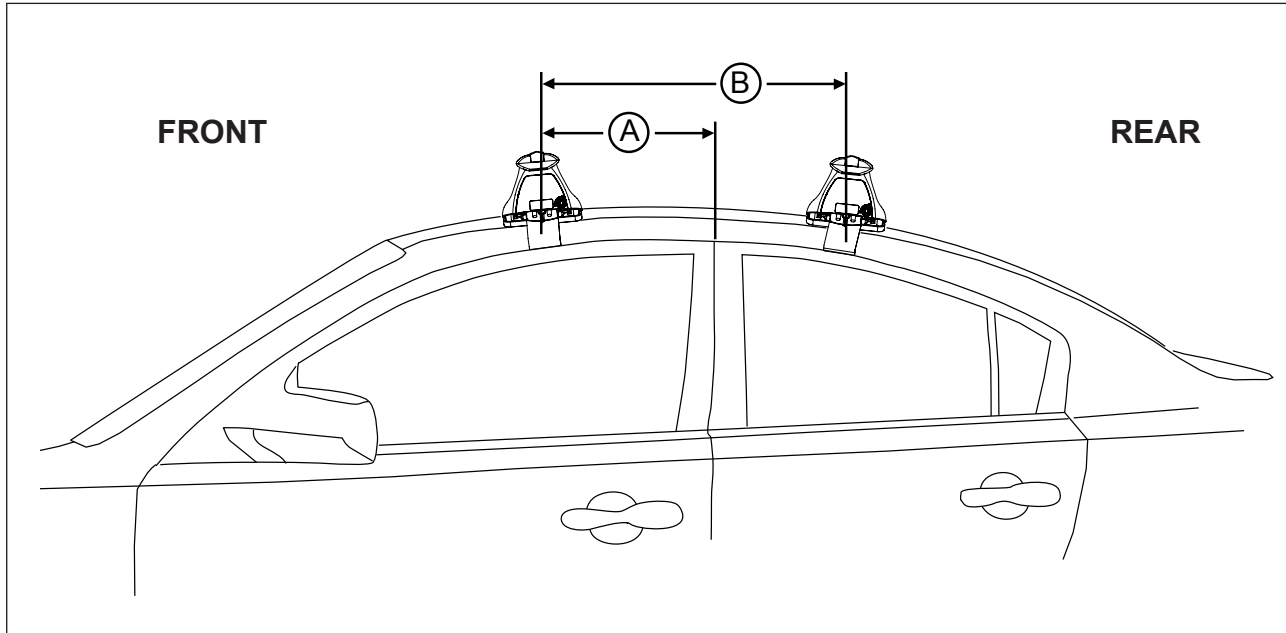

# DK376 Rhino-Rack VA, DA, Euro & HD crossbar instruction

**Measurement A:** CENTRE of door jamb to CENTRE arrow of leg foot plate.

**Measurement B:** CENTRE of Front leg foot plate arrow to CENTRE of Rear leg foot plate arrow.

**Carrying capacity:** Roof rack is rated to 75kg. Please refer to manufacturers handbook for your vehicles maximum roof load capacity. Always use the lower of the two figures.

VEHICLE	Date	Measurement A	Measurement B	Load Rating (includes racks 5kg/ 11lbs)
Chevrolet Impala 4dr sedan	14-	230mm / 9,1/16"	750mm / 29,17/32"	75kg/ 165lbs