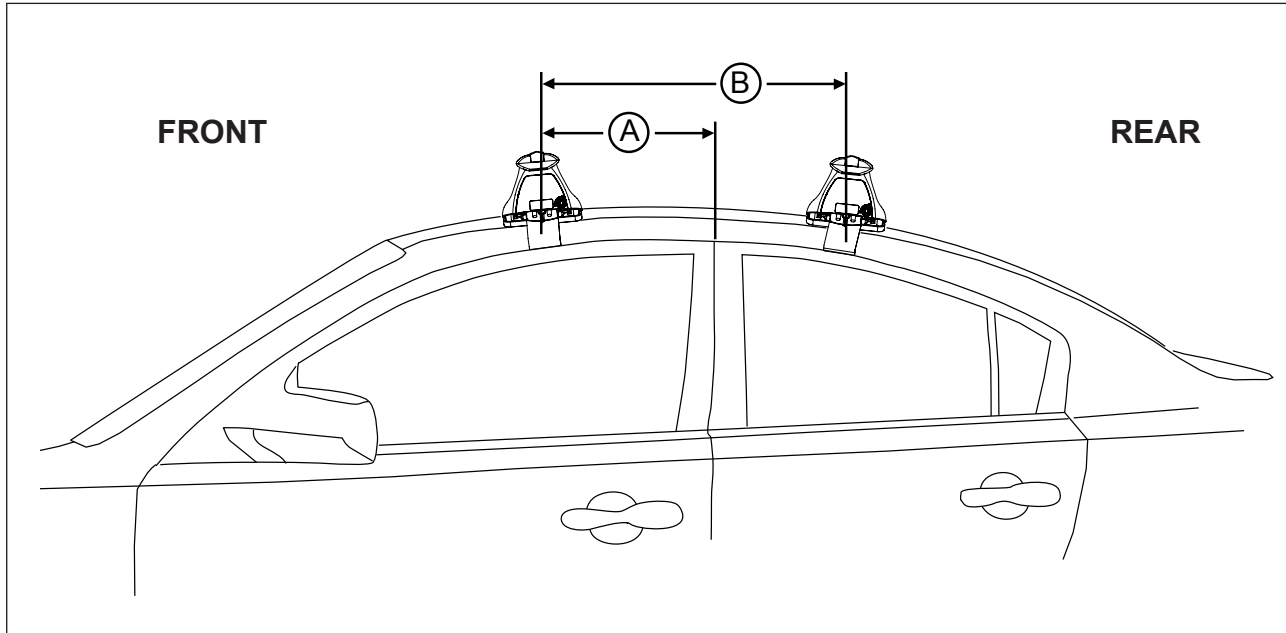

DK381 Rhino-Rack VA, DA, Euro & HD crossbar instruction

Measurement A: CENTRE of door jamb to CENTRE arrow of leg foot plate.

Measurement B: CENTRE of Front leg foot plate arrow to CENTRE of Rear leg foot plate arrow.

Carrying capacity: Roof rack is rated to 75kg. Please refer to manufacturers handbook for your vehicles maximum roof load capacity. Always use the lower of the two figures.

VEHICLE	Date	Measurement A	Measurement B	Load Rating (includes racks 5kg/ 11lbs)
Nissan Altima/Altima Hybrid 4dr sedan	13-	260mm / 10,1/4"	720mm / 28,3/8"	75kg/ 165lbs