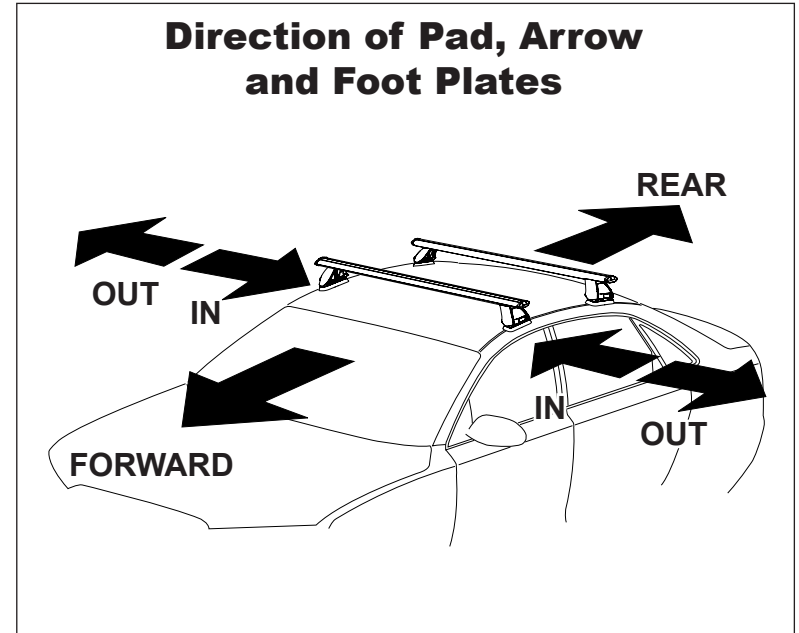

DK381 Rhino-Rack VA, DA, Euro & HD crossbar instruction

Measurement A: CENTRE of door jamb to CENTRE arrow of leg foot plate.

Measurement B: CENTRE of Front leg foot plate arrow to CENTRE of Rear leg foot plate arrow.

Carrying capacity: Roof rack is rated to 75kg. Please refer to manufacturers handbook for your vehicles maximum roof load capacity. Always use the lower of the two figures.

VEHICLE	Date	Measurement A	Measurement B	Load Rating (includes racks 5kg/ 11lbs)
Nissan Altima/Altima Hybrid 4dr sedan	13-	260mm / 10,1/4"	720mm / 28,3/8"	75kg/ 165lbs