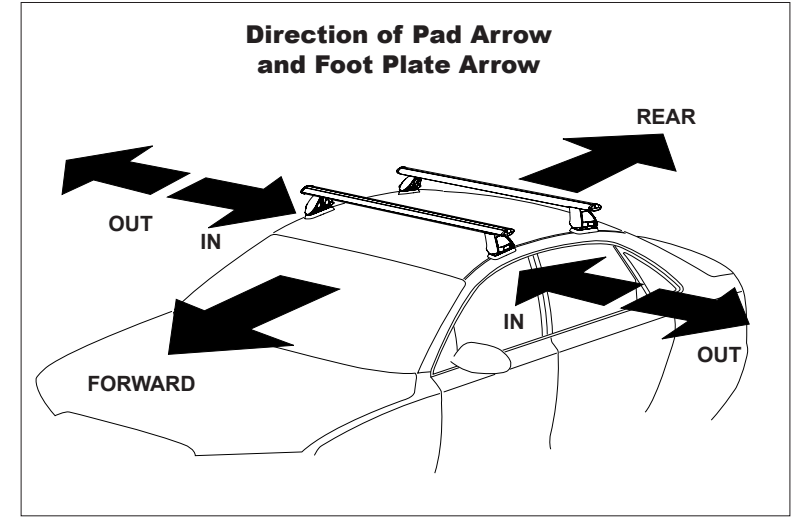

DK377/DK377H Rhino-Rack VA, DA, Euro & HD crossbar instruction

Measurement A: CENTRE of door jamb to CENTRE arrow of leg foot plate.

Measurement B: CENTRE of Front leg foot plate arrow to CENTRE of Rear leg foot plate arrow.

Carrying capacity: Roof rack is rated to 75kg. Please refer to manufacturers handbook for your vehicles maximum roof load capacity. Always use the lower of the two figures.

VEHICLE	Date	Measurement A	Measurement B	Measurement C	Load Rating (includes racks 5kg/ 11lbs)
Chevrolet Silverado 1500 Crew Cab GMC Sierra 1500 Crew Cab	14-	250mm / 9,27/32"	800mm / 31,1/2"	550mm / 21,21/32"	35kg / 77lbs (one crossbar) 75kg / 165lbs (two crossbars)
Chevrolet Silverado 1500 Double Cab GMC Sierra 1500 Double Cab	14-	250mm / 9,27/32"	700mm / 27,9/16"	450mm / 17,23/32"	35kg / 77lbs (one crossbar) 75kg / 165lbs (two crossbars)
Chevrolet Silverado 1500 Crew Cab (Single Centre bar) GMC Sierra 1500 Crew Cab (Single Centre bar)	14-	-	-	250mm / 9,27/32"	35kg / 77lbs (one crossbar)