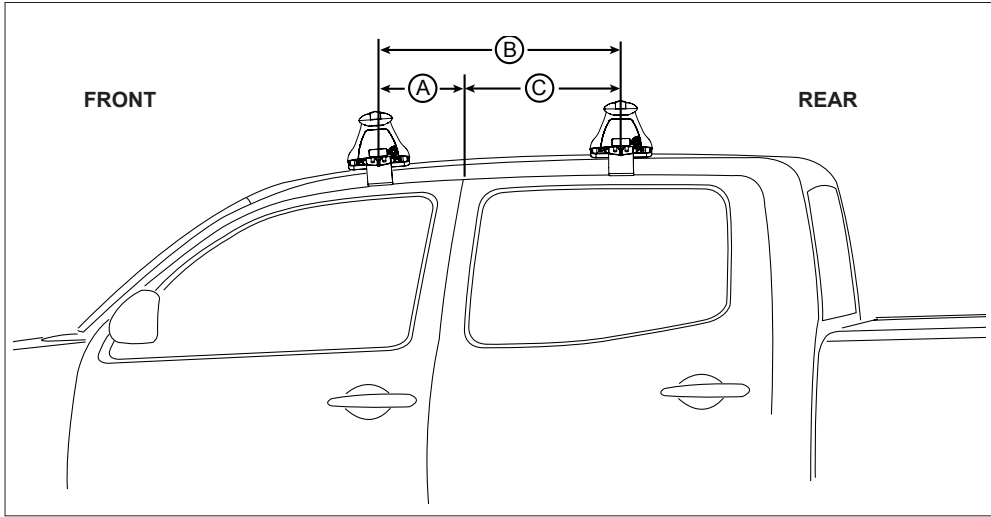

DK377/DK377H Rhino-Rack VA, DA, Euro & HD crossbar instruction

Measurement A: CENTRE of door jamb to CENTRE arrow of leg foot plate.

Measurement B: CENTRE of Front leg foot plate arrow to CENTRE of Rear leg foot plate arrow.

Carrying capacity: Roof rack is rated to 75kg. Please refer to manufacturers handbook for your vehicles maximum roof load capacity. Always use the lower of the two figures.

VEHICLE	Date	Measurement A	Measurement B	Measurement C	Load Rating (includes racks 5kg/ 11lbs)
Chevrolet Silverado 1500 Crew Cab GMC Sierra 1500 Crew Cab	14-	250mm / 9,27/32"	800mm / 31,1/2"	550mm / 21,21/32"	35kg / 77lbs (one crossbar) 75kg / 165lbs (two crossbars)
Chevrolet Silverado 1500 Double Cab GMC Sierra 1500 Double Cab	14-	250mm / 9,27/32"	700mm / 27,9/16"	450mm / 17,23/32"	35kg / 77lbs (one crossbar) 75kg / 165lbs (two crossbars)
Chevrolet Silverado 1500 Crew Cab (Single Centre bar) GMC Sierra 1500 Crew Cab (Single Centre bar)	14-	-	-	250mm / 9,27/32"	35kg / 77lbs (one crossbar)