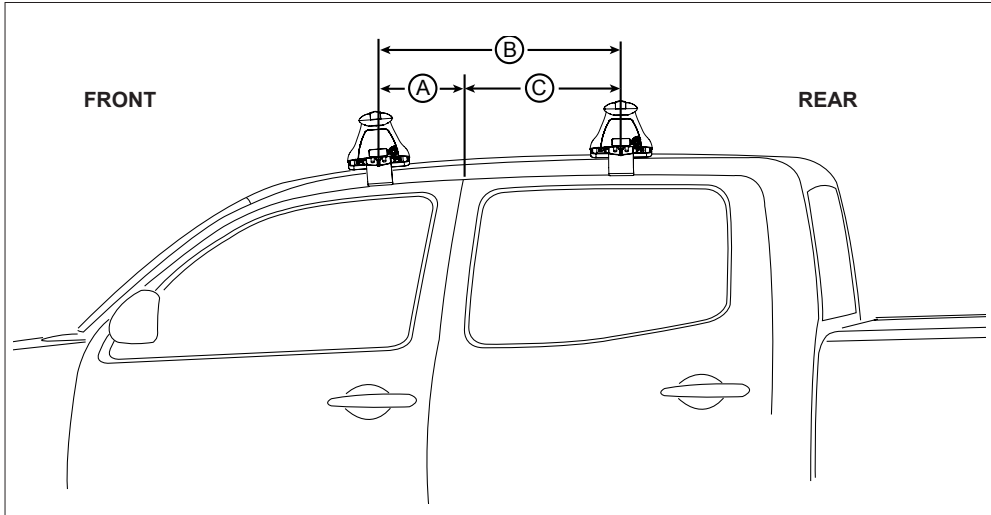

DK377/DK377H Rhino-Rack VA, DA, Euro & HD crossbar instruction

Measurement A: CENTRE of door jamb to CENTRE arrow of leg foot plate.

Measurement B: CENTRE of Front leg foot plate arrow to CENTRE of Rear leg foot plate arrow.

Carrying capacity: Roof rack is rated to 75kg. Please refer to manufacturers handbook for your vehicles maximum roof load capacity. Always use the lower of the two figures.

VEHICLE	Date	Measurement A	Measurement B	Measurement C	Load Rating (includes racks 5kg/ 11lbs)
Chevrolet Silverado 1500 Crew Cab GMC Sierra 1500 Crew Cab	14-	250mm / 9,27/32"	800mm / 31,1/2"	550mm / 21,21/32"	35kg / 77lbs (one crossbar) 75kg / 165lbs (two crossbars)
Chevrolet Silverado 1500 Double Cab GMC Sierra 1500 Double Cab	14-	250mm / 9,27/32"	700mm / 27,9/16"	450mm / 17,23/32"	35kg / 77lbs (one crossbar) 75kg / 165lbs (two crossbars)
Chevrolet Silverado 1500 Crew Cab (Single Centre bar) GMC Sierra 1500 Crew Cab (Single Centre bar)	14-	-	-	250mm / 9,27/32"	35kg / 77lbs (one crossbar)