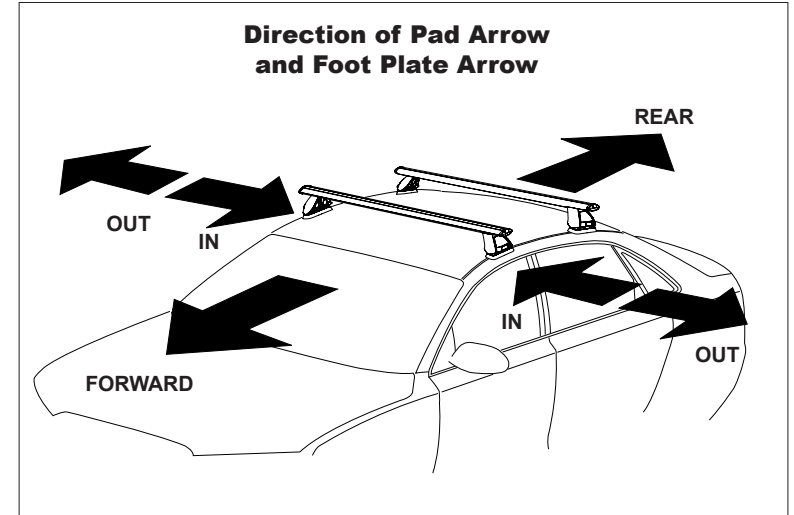

DK377/DK377H Rhino-Rack VA, DA, Euro & HD crossbar instruction

Measurement A: CENTRE of door jamb to CENTRE arrow of leg foot plate.

Measurement B: CENTRE of Front leg foot plate arrow to CENTRE of Rear leg foot plate arrow.

Carrying capacity: Roof rack is rated to 75kg. Please refer to manufacturers handbook for your vehicles maximum roof load capacity. Always use the lower of the two figures.

VEHICLE	Date	Measurement A	Measurement B	Measurement C	Load Rating (includes racks 5kg/ 11lbs)
Chevrolet Silverado 1500 Crew Cab GMC Sierra 1500 Crew Cab	14-	250mm / 9,27/32"	800mm / 31,1/2"	550mm / 21,21/32"	35kg / 77lbs (one crossbar) 75kg / 165lbs (two crossbars)
Chevrolet Silverado 1500 Double Cab GMC Sierra 1500 Double Cab	14-	250mm / 9,27/32"	700mm / 27,9/16"	450mm / 17,23/32"	35kg / 77lbs (one crossbar) 75kg / 165lbs (two crossbars)
Chevrolet Silverado 1500 Crew Cab (Single Centre bar) GMC Sierra 1500 Crew Cab (Single Centre bar)	14-	-	-	250mm / 9,27/32"	35kg / 77lbs (one crossbar)