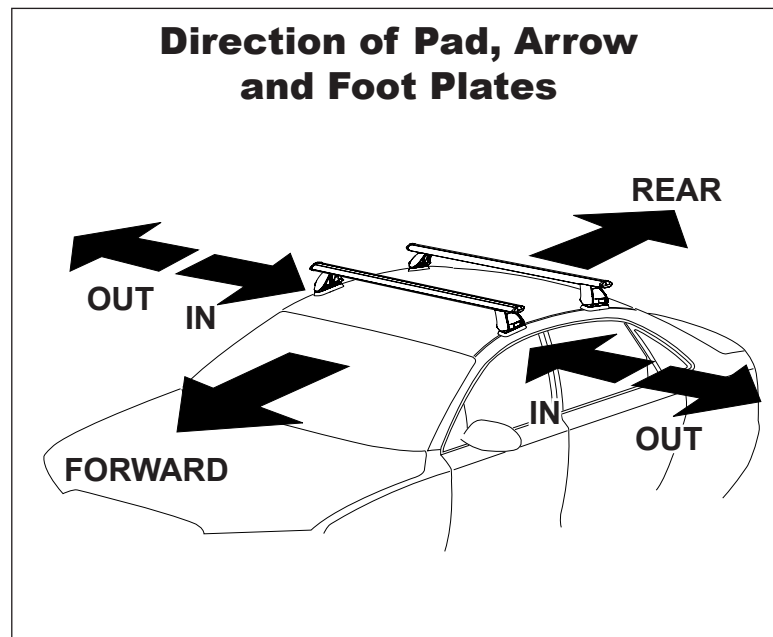

# DK382 Rhino-Rack VA, DA, Euro & HD crossbar instruction

**Measurement A:** CENTRE of door jamb to CENTRE arrow of leg foot plate.

**Measurement B:** CENTRE of Front leg foot plate arrow to CENTRE of Rear leg foot plate arrow.

**Carrying capacity:** Roof rack is rated to 75kg. Please refer to manufacturers handbook for your vehicles maximum roof load capacity. Always use the lower of the two figures.

VEHICLE	Date	Measurement A	Measurement B	Load Rating (includes racks 5kg/ 11lbs)
Nissan Versa Note 5dr hatch	14-	200mm / 7,7/8"	740mm / 29,1/8"	75kg/ 165lbs
Nissan Note 5dr hatch	09/13-			