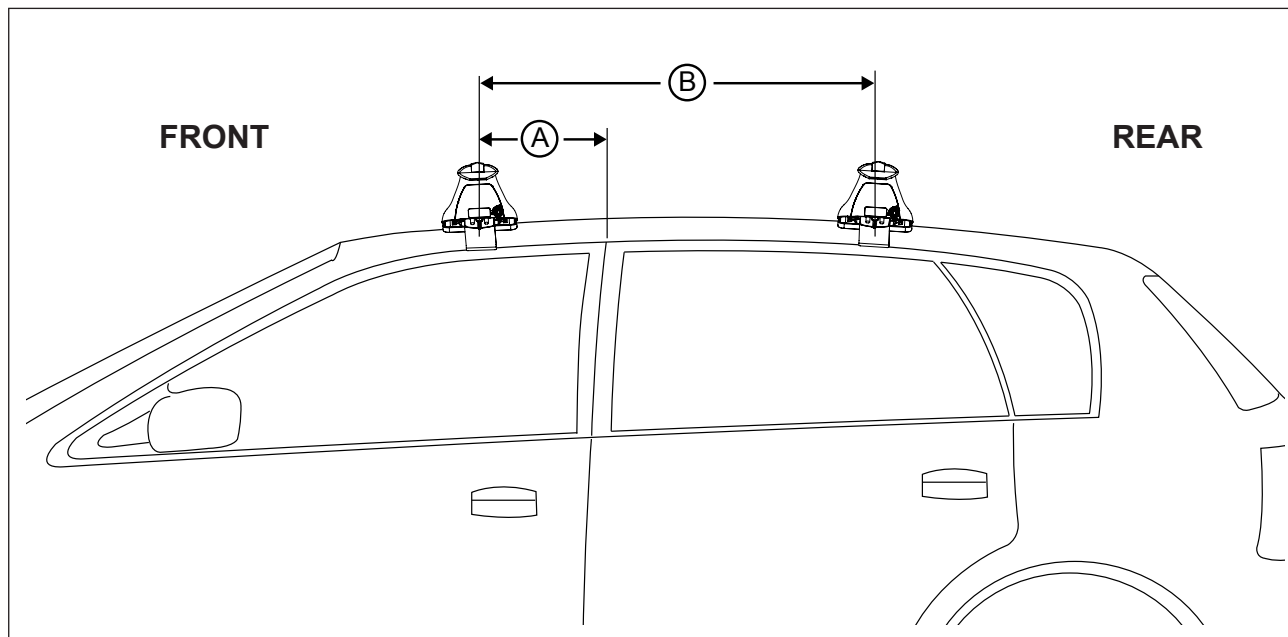

# DK382 Rhino-Rack VA, DA, Euro & HD crossbar instruction

**Measurement A:** CENTRE of door jamb to CENTRE arrow of leg foot plate.

**Measurement B:** CENTRE of Front leg foot plate arrow to CENTRE of Rear leg foot plate arrow.

**Carrying capacity:** Roof rack is rated to 75kg. Please refer to manufacturers handbook for your vehicles maximum roof load capacity. Always use the lower of the two figures.

VEHICLE	Date	Measurement A	Measurement B	Load Rating (includes racks 5kg/ 11lbs)
Nissan Versa Note 5dr hatch	14-	200mm / 7,7/8"	740mm / 29,1/8"	75kg/ 165lbs
Nissan Note 5dr hatch	09/13-			