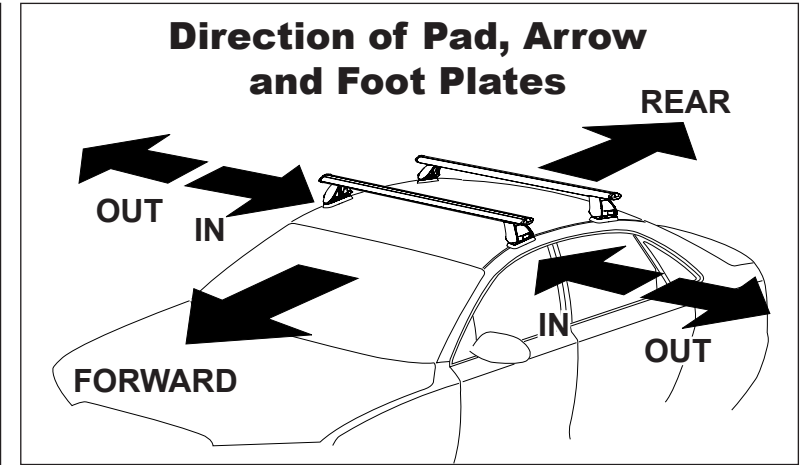

DK150 Rhino-Rack VA, Aero, Euro & HD [crossbar](#) instruction

Measurement A: CENTRE of door jamb to CENTRE arrow of leg foot plate.

Measurement B: CENTRE of Front leg foot plate arrow to CENTRE of Rear leg foot plate arrow.

Carrying capacity: Roof rack is rated to 75kg. Please refer to manufacturers handbook for your vehicles maximum roof load capacity. Always use the lower of the two figures.

Vehicle	Date	Measurement A	Measurement B	Measurement C	Load Rating (includes racks 5kg/11lbs)
Ford F-150 super cab	09 -	-	400mm / 15,3/4"	-	35kg / 77lbs
Ford F-150 super cab	09 -	350mm / 13,25/32"	-	-	35kg / 77lbs
Ford F-150 super crew	04-08	-	520mm / 20,31/64"	-	35kg / 77lbs
Ford F-150 super crew	09-	-	520mm / 20,31/64"	-	35kg / 77lbs
Ford F-150 super crew	04-08	280mm / 11,1/32"	-	-	35kg / 77lbs
Ford F-150 SVT Raptor super cab (single bar front or rear)	10-	350mm / 13,25/32"	-	-	35kg / 77lbs
Ford F-150 SVT Raptor super cab (single bar front or rear)	10-	-	400mm / 15,3/4"	-	35kg / 77lbs
Ford F-150 SVT Raptor super crew	11-	-	520mm / 20,31/64"	-	35kg / 77lbs
Ford F-150 SVT Raptor super crew	11-	280mm / 11,1/32"	-	-	35kg / 77lbs