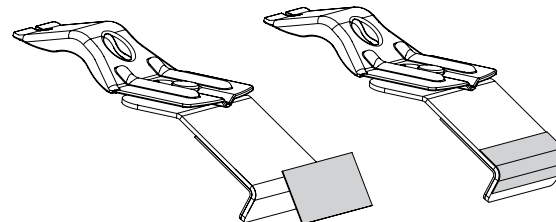

Open door. Pull rubber seal down. Fit clamp.