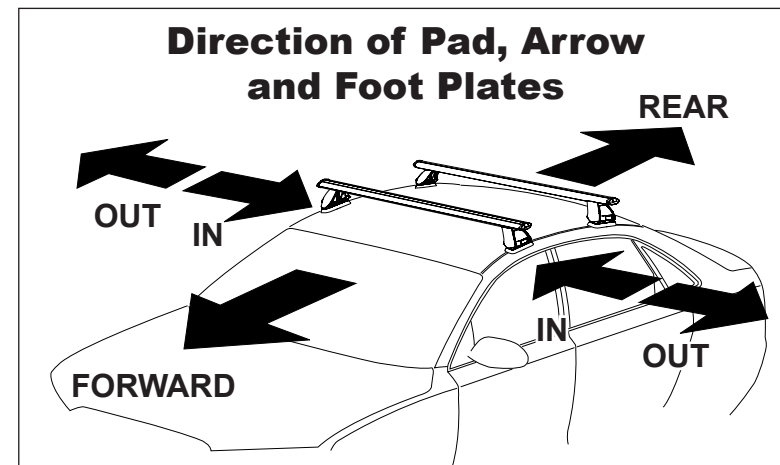

Foot Plate ARROW OUT.
ARROW on underside of
Pad faces IN.

Stick clear adhesive tape onto
outside of lower metal strap.

Open door. Pull rubber seal down. Fit clamp.

DK150 Rhino-Rack VA, Aero, Euro & HD crossbar instruction

Measurement A: CENTRE of door jamb to CENTRE arrow of leg foot plate.

Measurement B: CENTRE of Front leg foot plate arrow to CENTRE of Rear leg foot plate arrow.

Carrying capacity: Roof rack is rated to 75kg. Please refer to manufacturers handbook for your vehicles maximum roof load capacity. Always use the lower of the two figures.