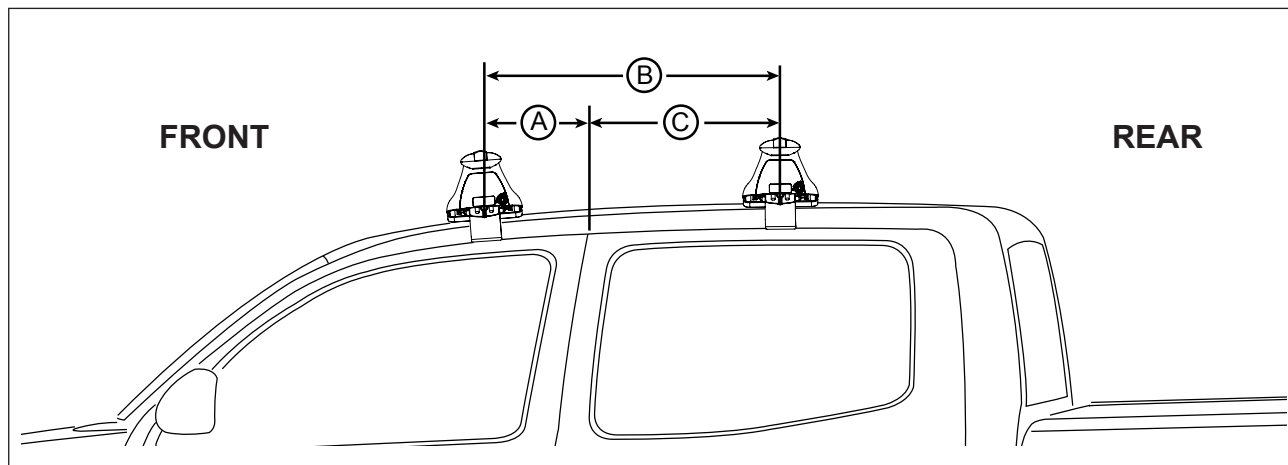

DK150 Rhino-Rack VA, Aero, Euro & HD crossbar instruction

Measurement A: CENTRE of door jamb to CENTRE arrow of leg foot plate.

Measurement B: CENTRE of Front leg foot plate arrow to CENTRE of Rear leg foot plate arrow.

Carrying capacity: Roof rack is rated to 75kg. Please refer to manufacturers handbook for your vehicles maximum roof load capacity. Always use the lower of the two figures.

Vehicle	Date	Measurement A	Measurement B	Measurement C	Load Rating (includes racks 5kg/11lbs)
Ford F-150 super crew	04-08	280mm / 11,1/32"	800mm / 31,1/2"	-	75kg / 165lbs
Ford F-150 super crew	09-				
Ford F-150 SVT Raptor super crew	11-				
Ford F-150 super crew (single bar front or rear)	04-08	280mm / 11,1/32"	-	520mm / 20,31/64"	35kg / 77lbs
Ford F-150 super crew (single bar front or rear)	09-				
Ford F-150 SVT Raptor super crew (single bar front or rear)	11-				
Ford F-150 super cab	04-08	350mm / 13,25/32"	750mm / 29,17/32"	-	75kg / 165lbs
Ford F-150 super cab	09-				
Ford F-150 SVT Raptor super cab	10-				
Ford F-150 super cab (single bar front or rear)	04-08	350mm / 13,25/32"	-	400mm / 15,3/4"	35kg / 77lbs
Ford F-150 super cab (single bar front or rear)	09-				
Ford F-150 SVT Raptor super cab (single bar front or rear)	10-