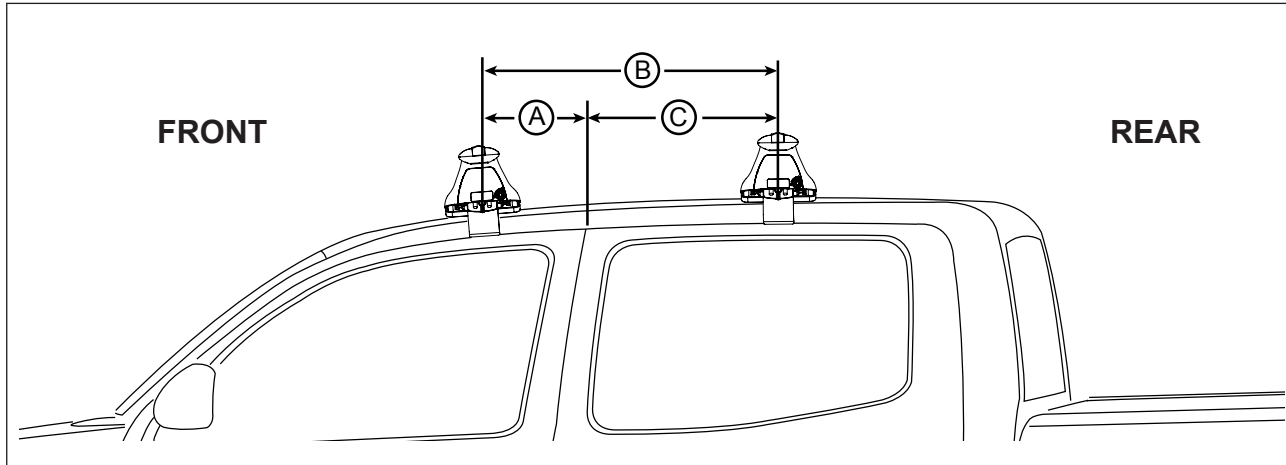

DK150 Rhino-Rack VA, Aero, Euro & HD [crossbar](#) instruction

Measurement A: CENTRE of door jamb to CENTRE arrow of leg foot plate.

Measurement B: CENTRE of Front leg foot plate arrow to CENTRE of Rear leg foot plate arrow.

Carrying capacity: Roof rack is rated to 75kg. Please refer to manufacturers handbook for your vehicles maximum roof load capacity. Always use the lower of the two figures.

Vehicle	Date	Measurement A	Measurement B	Measurement C	Load Rating (includes racks 5kg/11lbs)
Ford F-150 super cab	09 -	-	400mm / 15,3/4"	-	35kg / 77lbs
Ford F-150 super cab	09 -	350mm / 13,25/32"	-	-	35kg / 77lbs
Ford F-150 super crew	04-08	-	520mm / 20,31/64"	-	35kg / 77lbs
Ford F-150 super crew	09-	-	520mm / 20,31/64"	-	35kg / 77lbs
Ford F-150 super crew	04-08	280mm / 11,1/32"	-	-	35kg / 77lbs
Ford F-150 SVT Raptor super cab (single bar front or rear)	10-	350mm / 13,25/32"	-	-	35kg / 77lbs
Ford F-150 SVT Raptor super cab (single bar front or rear)	10-	-	400mm / 15,3/4"	-	35kg / 77lbs
Ford F-150 SVT Raptor super crew	11-	-	520mm / 20,31/64"	-	35kg / 77lbs
Ford F-150 SVT Raptor super crew	11-	280mm / 11,1/32"	-	-	35kg / 77lbs