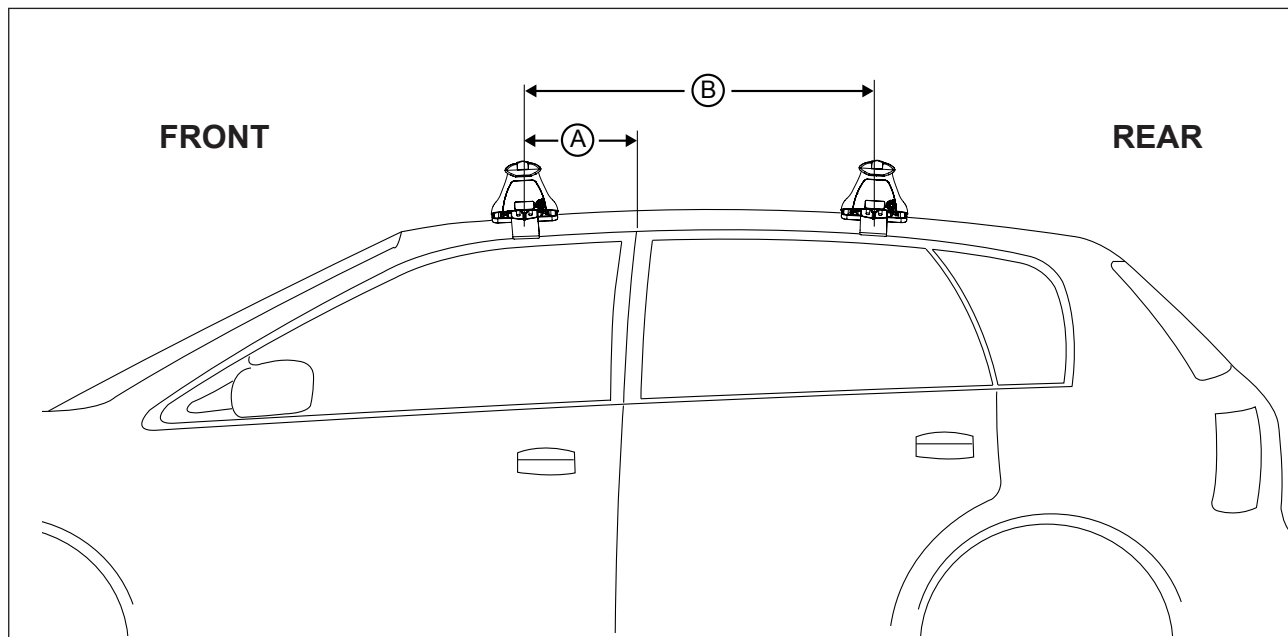

# DK188 Rhino-Rack VA, Aero, Euro & HD crossbar instruction

**Measurement A:** CENTRE of door jamb to CENTRE arrow of leg foot plate.

**Measurement B:** CENTRE of Front leg foot plate arrow to CENTRE of Rear leg foot plate arrow.

**Carrying capacity:** Roof rack is rated to 75kg. Please refer to manufacturers handbook for your vehicles maximum roof load capacity. Always use the lower of the two figures.

VEHICLE	Date	Measurement A	Measurement B	Load Rating (includes racks 5kg/11lbs)
Ford Flex 5dr W/O rails	2008 on	250mm / 9,27/32"	800mm / 31,1/2"	75kg / 165lbs