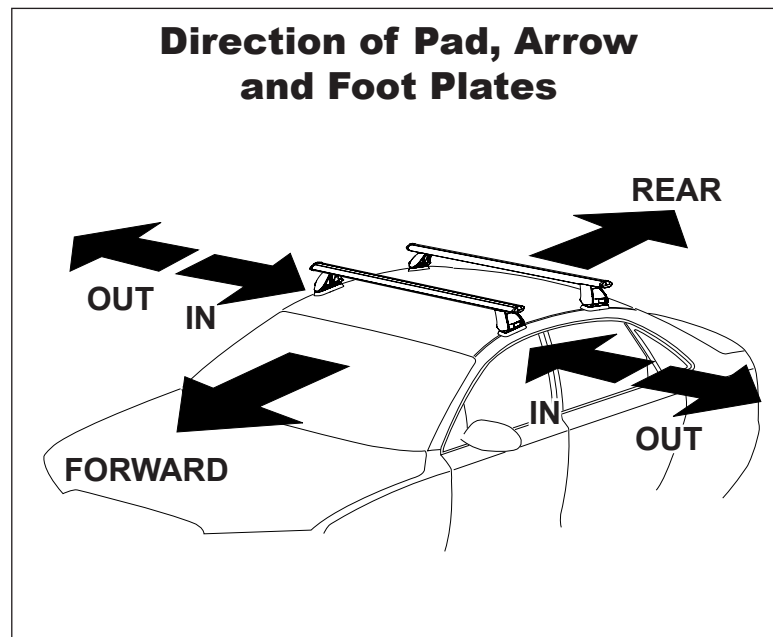

# DK188 Rhino-Rack VA, Aero, Euro & HD crossbar instruction

**Measurement A:** CENTRE of door jamb to CENTRE arrow of leg foot plate.

**Measurement B:** CENTRE of Front leg foot plate arrow to CENTRE of Rear leg foot plate arrow.

**Carrying capacity:** Roof rack is rated to 75kg. Please refer to manufacturers handbook for your vehicles maximum roof load capacity. Always use the lower of the two figures.

VEHICLE	Date	Measurement A	Measurement B	Load Rating (includes racks 5kg/11lbs)
Ford Flex 5dr W/O rails	2008 on	250mm / 9,27/32"	800mm / 31,1/2"	75kg / 165lbs