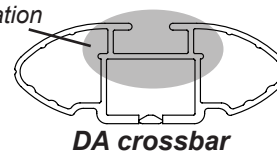

Rhino Rack 2500 Series - DK043/ DK043H instruction

IDENTIFICATION CHART

Vehicle	Date	Crossbar	FRONT CROSSBAR					REAR CROSSBAR						
			Front Right Pad/Clamp	Front Left Pad/Clamp	Measurement strip length per side	Measurement strip length per side	Measurement Distance (x)	Foot plate arrow direction	Rear Right Pad/Clamp	Rear Left Pad/Clamp	Measurement strip length per side	Measurement strip length per side	Measurement Distance (x)	Foot plate arrow direction
Dodge RAM 1500 Regular Cab	09-	1500mm	M367 SUB0145		159mm	104mm	1206mm / 47,31/64"	OUT	-	-	-	-	-	
			Pad Arrow Forward	-					-	-	-			
Dodge RAM 2500/ 3500 Regular Cab	10-	1500mm	M367 SUB0145		159mm	104mm	1206mm / 47,31/64"	OUT	-	-	-	-	-	
			Pad Arrow Forward	-					-	-	-