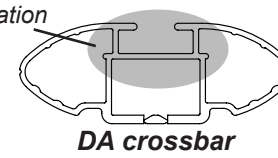

Rhino Rack 2500 Series - DK043/ DK043H instruction

IDENTIFICATION CHART

Vehicle	Date	Crossbar	FRONT CROSSBAR					REAR CROSSBAR				
			Front Right Pad/Clamp	Front Left Pad/Clamp	Measurement strip length per side	Measurement strip length per side	Measurement Distance (x)	Foot plate arrow direction	Rear Right Pad/Clamp	Rear Left Pad/Clamp	Measurement strip length per side	Measurement strip length per side
Ford Laser 5dr Hatch	03/99-08/02	1180mm	M367 SUB0145	187mm	132mm	942mm / 37,3/32"	OUT	M367 SUB0145	173mm	118mm	914mm / 35,63/64"	OUT
			Pad Arrow Forward					Pad Arrow Forward				
Mazda 6 5dr Hatch	02-08	1180mm	M367 SUB0145	194mm	139mm	956mm / 37,41/64"	OUT	M367 SUB0145	192mm	137mm	952mm / 37,31/64"	OUT
			Pad Arrow Forward					Pad Arrow Forward				
Mazda 6 4dr Sedan	02-08	1180mm	M367 SUB0145	194mm	139mm	956mm / 37,41/64"	OUT	M367 SUB0145	192mm	137mm	952mm / 37,31/64"	OUT
			Pad Arrow Forward					Pad Arrow Forward				
Nissan Micra 5dr Hatch	10/10-	1065mm	M367 SUB0145	206mm	95mm	866mm / 34,3/32"	OUT	M367 SUB0145	196mm	85mm	846mm / 33,5/16"	OUT
			Pad Arrow Forward					Pad Arrow Forward				
Mitsubishi Outlander 4dr SUV	03-05	1180mm	M367 SUB0145	210mm	155mm	988mm / 38,57/64"	OUT	M367 SUB0145	196mm	141mm	960mm / 37,51/64"	OUT
			Pad Arrow Forward					Pad Arrow Forward				
Daihatsu Charade 5dr Hatch	05/93-06/03	1065mm	M367 SUB0145	179mm	68mm	812mm / 31,31/32"	OUT	M367 SUB0145	176mm	65mm	806mm / 31,47/64"	OUT
			Pad Arrow Forward					Pad Arrow Forward				