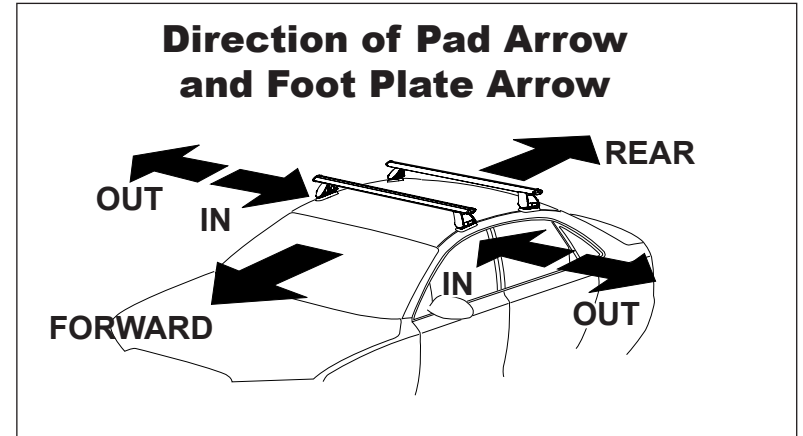

Rhino Rack 2500 Series - DK043/ DK043H instruction

Measurement A: CENTRE of door jamb to CENTRE arrow of leg foot plate.

Measurement B: CENTRE of Front leg foot plate arrow to CENTRE of Rear leg foot plate arrow.

Carrying capacity: Roof rack is rated to 75kg. Please refer to manufacturers handbook for your vehicles maximum roof load capacity. Always use the lower of the two figures.