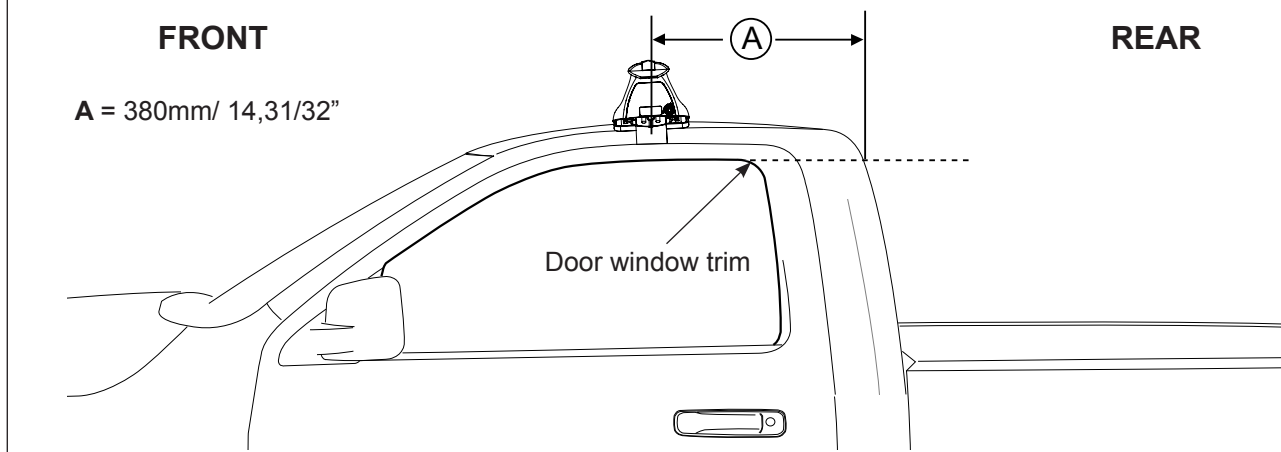

Dodge RAM Regular Cab

Measurement A: Project an imaginary horizontal line with top of door window trim and a vertical line from rear of cab. Where these two points meet measure forward 380mm/ 14,31/32" to centre arrow on foot plate.