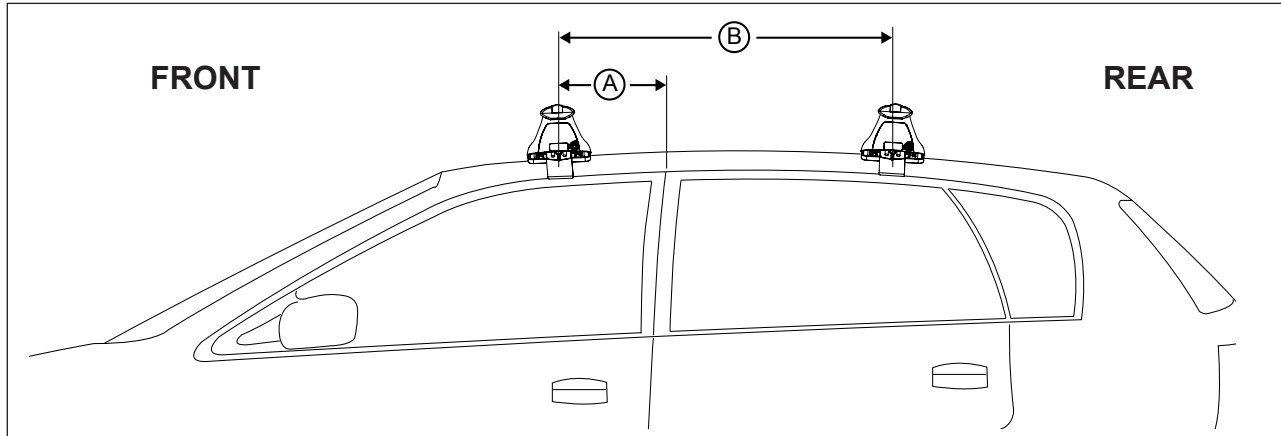

Rhino Rack 2500 Series - DK043/ DK043H instruction

Measurement A: CENTRE of door jamb to CENTRE arrow of leg foot plate.

Measurement B: CENTRE of Front leg foot plate arrow to CENTRE of Rear leg foot plate arrow.

Carrying capacity: Roof rack is rated to 75kg. Please refer to manufacturers handbook for your vehicles maximum roof load capacity. Always use the lower of the two figures.