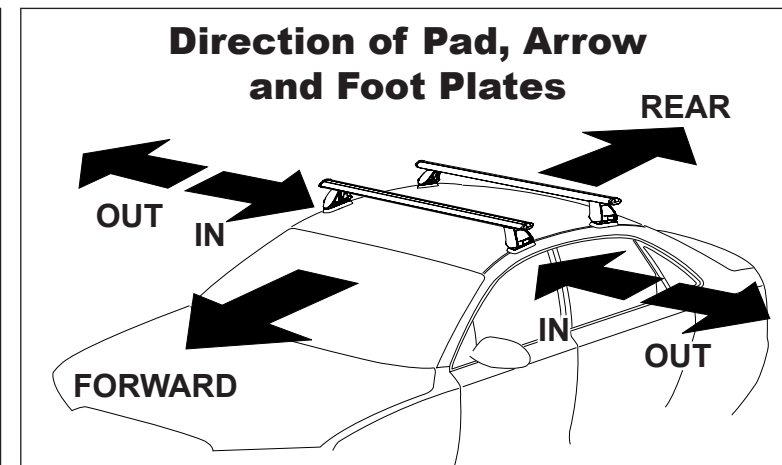

Foot Plate ARROW OUT.
ARROW on underside of Pad faces IN.

Stick clear adhesive tape onto outside of lower metal strap.

Open door. Pull rubber seal down. Fit clamp.

DK150 Rhino-Rack VA, Aero, Euro & HD crossbar instruction

Measurement A: CENTRE of door jamb to CENTRE arrow of leg foot plate.

Measurement B: CENTRE of Front leg foot plate arrow to CENTRE of Rear leg foot plate arrow.

Carrying capacity: Roof rack is rated to 75kg. Please refer to manufacturers handbook for your vehicles maximum roof load capacity. Always use the lower of the two figures.