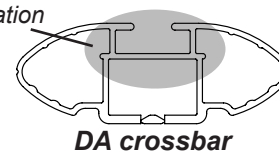

## IDENTIFICATION CHART

Vehicle	Date	Crossbar	FRONT CROSSBAR					REAR CROSSBAR				
			Front Right Pad/Clamp	Front Left Pad/Clamp	Measurement strip length per side	Measurement strip length per side	Measurement Distance ( x )	Foot plate arrow direction	Rear Right Pad/Clamp	Rear Left Pad/Clamp	Measurement strip length per side	Measurement strip length per side
Ford Laser 5dr Hatch	03/99-08/02	1180mm	M367 SUB0145	187mm	132mm	942mm / 37,3/32"	OUT	M367 SUB0145	173mm	118mm	914mm / 35,63/64"	OUT
			Pad Arrow Forward					Pad Arrow Forward				
Mazda 6 5dr Hatch	02-08	1180mm	M367 SUB0145	194mm	139mm	956mm / 37,41/64"	OUT	M367 SUB0145	192mm	137mm	952mm / 37,31/64"	OUT
			Pad Arrow Forward					Pad Arrow Forward				
Mazda 6 4dr Sedan	02-08	1180mm	M367 SUB0145	194mm	139mm	956mm / 37,41/64"	OUT	M367 SUB0145	192mm	137mm	952mm / 37,31/64"	OUT
			Pad Arrow Forward					Pad Arrow Forward				
Nissan Micra 5dr Hatch	10/10-	1065mm	M367 SUB0145	206mm	95mm	866mm / 34,3/32"	OUT	M367 SUB0145	196mm	85mm	846mm / 33,5/16"	OUT
			Pad Arrow Forward					Pad Arrow Forward				
Mitsubishi Outlander 4dr SUV	03-05	1180mm	M367 SUB0145	210mm	155mm	988mm / 38,57/64"	OUT	M367 SUB0145	196mm	141mm	960mm / 37,51/64"	OUT
			Pad Arrow Forward					Pad Arrow Forward				
Daihatsu Charade 5dr Hatch	05/93-06/03	1065mm	M367 SUB0145	179mm	68mm	812mm / 31,31/32"	OUT	M367 SUB0145	176mm	65mm	806mm / 31,47/64"	OUT
			Pad Arrow Forward					Pad Arrow Forward				