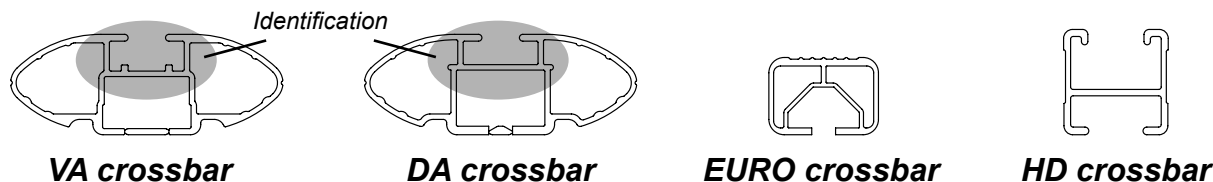

## IDENTIFICATION CHART

			FRONT CROSSBAR						REAR CROSSBAR					
Vehicle	Date	Crossbar	Pad	M6 Stud length (mm)	M6 Screw length (mm)	Measurement strip length per side	Measurement strip length per side	Measurement Distance ( x )	Pad	M6 Stud length (mm)	M6 Screw length (mm)	Measurement strip length per side	Measurement strip length per side	Measurement Distance ( x )
Subaru Impreza 4dr sedan	07-11	1180mm	M472	47	35	174mm	119mm	916mm / 36,1/16"	M472	47	35	142mm	87mm	852mm / 33,35/64"
Subaru Impreza 5dr hatch	07-11	1180mm	M472	47	35	174mm	119mm	916mm / 36,1/16"	M472	47	35	140mm	85mm	848mm / 33,3/8"
Subaru WRX & STI 4dr sedan	07-14	1180mm	M472	47	35	174mm	119mm	916mm / 36,1/16"	M472	47	35	142mm	87mm	852mm / 33,35/64"
Subaru WRX & STI 5dr hatch	07-14	1180mm	M472	47	35	174mm	119mm	916mm / 36,1/16"	M472	47	35	140mm	85mm	848mm / 33,3/8"

# Rhino-Rack 2500 Series FMP - DK292 instruction

			FRONT CROSSBAR						REAR CROSSBAR					
														
Vehicle	Date	Crossbar	Pad	M6 Stud length (mm)	M6 Screw length (mm)	Measurement strip length per side	Measurement strip length per side	Measurement Distance ( x )	Pad	M6 Stud length (mm)	M6 Screw length (mm)	Measurement strip length per side	Measurement strip length per side	Measurement Distance ( x )
BMW 3 Series E46 4dr sedan	98-04	1060mm	M472	47	35	208mm	98mm	N/A	M472	47	35	202mm	92mm	N/A
BMW 3 Series E90 4dr sedan	05-11	1180mm	M472	47	35	182mm	127mm	932mm / 36,11/16"	M472	47	35	180mm	125mm	928mm / 36,17/32"
BMW M3 E90 4dr sedan	08-11	1180mm	M472	47	35	182mm	127mm	932mm / 36,11/16"	M472	47	35	180mm	125mm	928mm / 36,17/32"
BMW 3 & M3 E92 2dr coupe	07-14	1180mm	M472	47	35	169mm	114mm	906mm / 35,43/64"	M472	47	35	174mm	119mm	916mm / 36,1/16mm
BMW 5 Series GT 4dr hatch	10-	1375mm	M472	47	35	165mm	110mm	1093mm / 43,1/32"	M472	47	35	133mm	78mm	1029mm / 40,33/64"