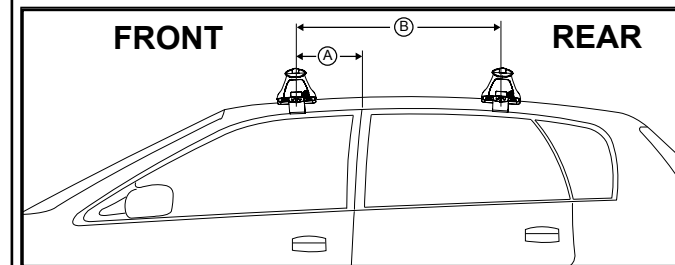

Direction of Pad, Arrow and Foot Plates

VEHICLE	Date	Measurement A	Measurement B	Load Rating (includes racks 5kg/11lbs)
Infiniti JX35 4dr SUV 5dr SUV	13-13	100mm / 3,15/16"	750mm / 29,17/32"	75kg / 165lbs
Infiniti Qx60/QX60 Hybrid 4 dr SUV	14-	100mm / 3,15/16"	750mm / 29,17/32"	75kg / 165lbs