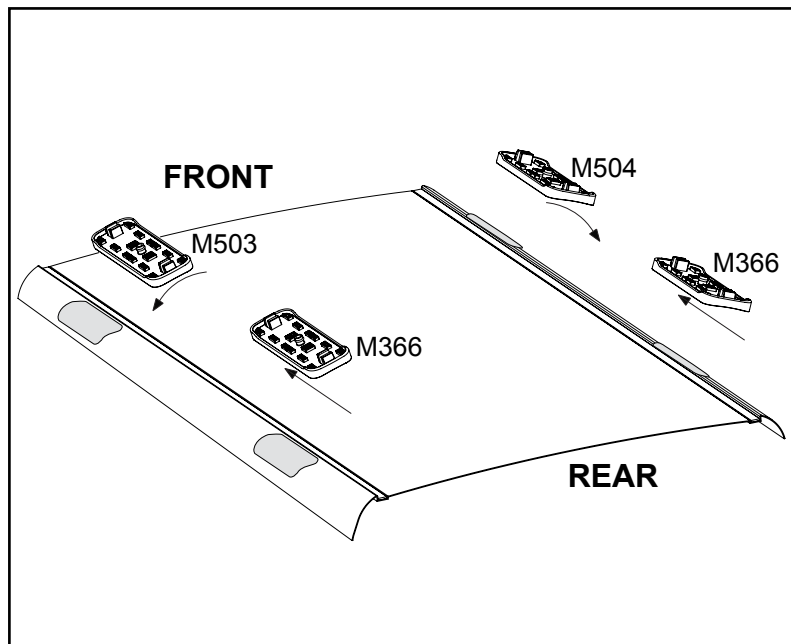

# DK339 Rhino-Rack VA, DA, Euro & HD crossbar instruction

**Measurement A:** CENTRE of door jamb to CENTRE arrow of leg foot plate.

**Measurement B:** CENTRE of Front leg foot plate arrow to CENTRE of Rear leg foot plate arrow.

**Carrying capacity:** Roof rack is rated to 75kg. Please refer to manufacturers handbook for your vehicles maximum roof load capacity. Always use the lower of the two figures.

## Direction of Pad, Arrow and Foot Plates

VEHICLE	Date	Measurement A	Measurement B	Load Rating (includes racks 5kg/11lbs)
Infiniti JX35 4dr SUV 5dr SUV	13-13	100mm / 3,15/16"	750mm / 29,17/32"	75kg / 165lbs
Infiniti Qx60/QX60 Hybrid 4 dr SUV	14-	100mm / 3,15/16"	750mm / 29,17/32"	75kg / 165lbs