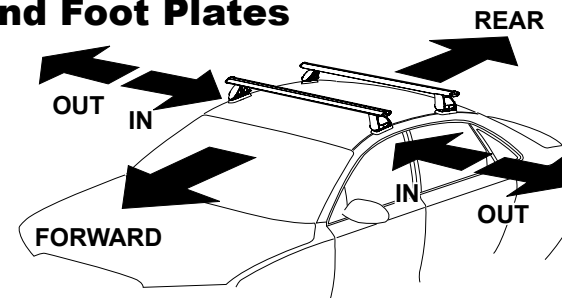

Direction of Pad, Arrow and Foot Plates

VEHICLE	Date	Measurement A	Measurement B	Load Rating (includes racks 5kg/11lbs)
Infiniti JX35 4dr SUV 5dr SUV	13-13	100mm / 3,15/16"	750mm / 29,17/32"	75kg / 165lbs
Infiniti Qx60/QX60 Hybrid 4 dr SUV	14-	100mm / 3,15/16"	750mm / 29,17/32"	75kg / 165lbs