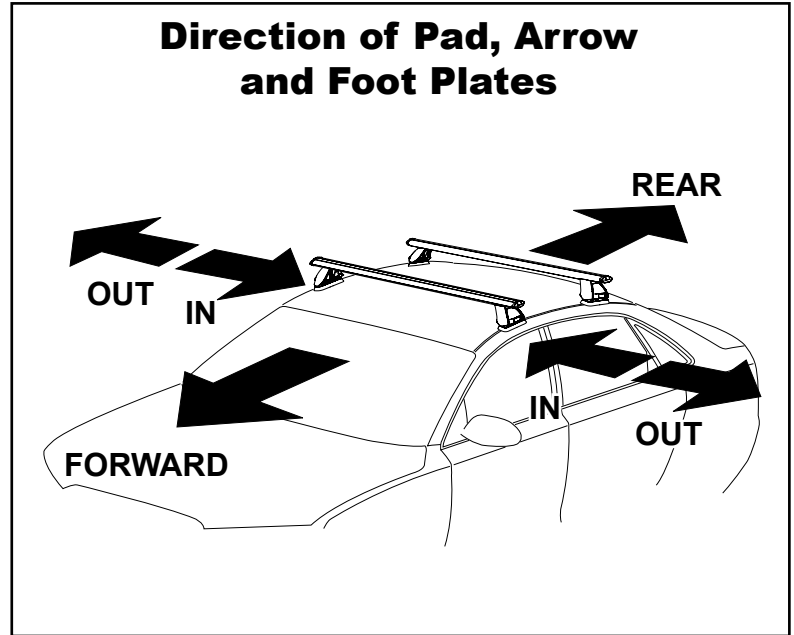

FRONT

Direction of Pad, Arrow and Foot Plates

VEHICLE	Date	Measurement A	Measurement B	Load Rating (includes racks 5kg/ 11lbs)
Chevrolet Traverse	09-14	70mm / 2,3/4"	700mm / 27,9/16"	75kg / 165lbs