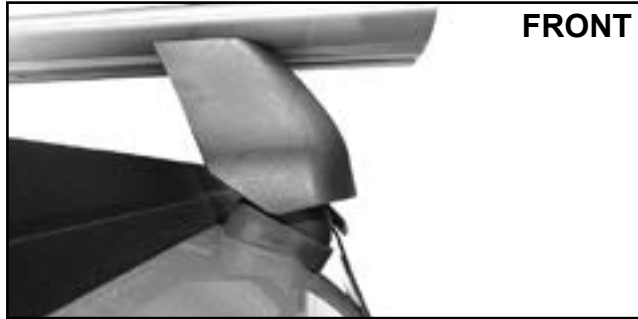

FRONT

DK297 Rhino-Rack VA, Aero, Euro & HD crossbar instruction

Measurement A: CENTRE of door jamb to CENTRE arrow of leg foot plate.

Measurement B: CENTRE of Front leg foot plate arrow to CENTRE of Rear leg foot plate arrow.

Carrying capacity: Roof rack is rated to 75kg. Please refer to manufacturers handbook for your vehicles maximum roof load capacity. Always use the lower of the two figures.

FRONT