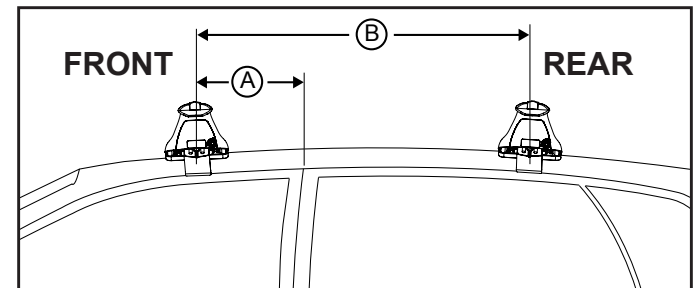

DK228 Rhino-Rack VA, Aero, Euro & HD crossbar instruction

Measurement A: CENTRE of door jamb to CENTRE arrow of leg foot plate.

Measurement B: CENTRE of Front leg foot plate arrow to CENTRE of Rear leg foot plate arrow.

Carrying capacity: Roof rack is rated to 75kg. Please refer to manufacturers handbook for your vehicles maximum roof load capacity. Always use the lower of the two figures.

VEHICLE	Date	Measurement A	Measurement B	Load Rating (includes racks 5kg/ 11lbs)
Ford Edge SUV	2007-	170mm / 6,11/16"	700mm / 27,9/16"	65kg / 143lbs
Lincoln MKX SUV	2007-	170mm / 6,11/16"	700mm / 27,9/16"	65kg / 143lbs
Mitsubishi Outlander SUV	2007-2012	150mm / 5,29/32"	700mm / 27,9/16"	75kg / 165lbs