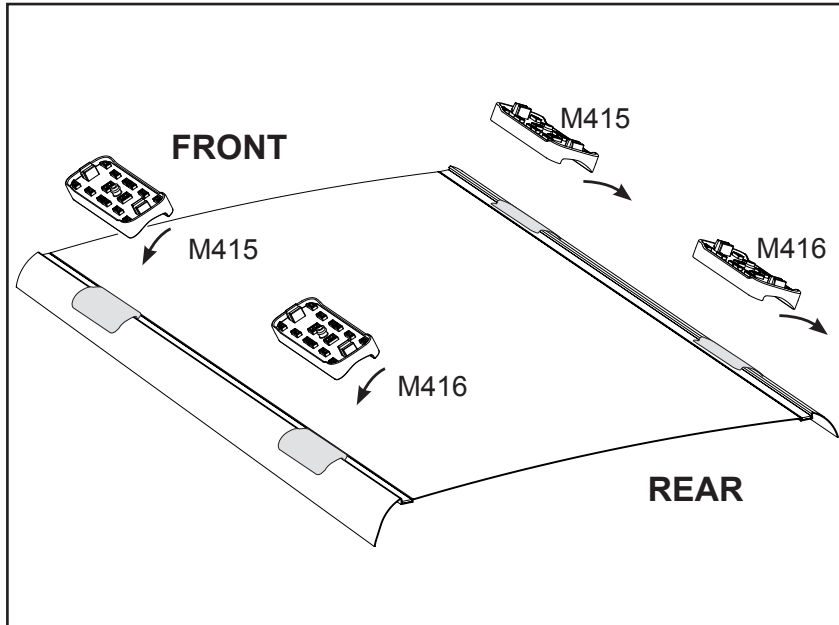

DK228 Rhino-Rack VA, Aero, Euro & HD crossbar instruction

Measurement A: CENTRE of door jamb to CENTRE arrow of leg foot plate.

Measurement B: CENTRE of Front leg foot plate arrow to CENTRE of Rear leg foot plate arrow.

Carrying capacity: Roof rack is rated to 75kg. Please refer to manufacturers handbook for your vehicles maximum roof load capacity. Always use the lower of the two figures.

VEHICLE	Date	Measurement A	Measurement B	Load Rating (includes racks 5kg/ 11lbs)
Ford Edge SUV	2007-	170mm / 6,11/16"	700mm / 27,9/16"	65kg / 143lbs
Lincoln MKX SUV	2007-	170mm / 6,11/16"	700mm / 27,9/16"	65kg / 143lbs
Mitsubishi Outlander SUV	2007-2012	150mm / 5,29/32"	700mm / 27,9/16"	75kg / 165lbs