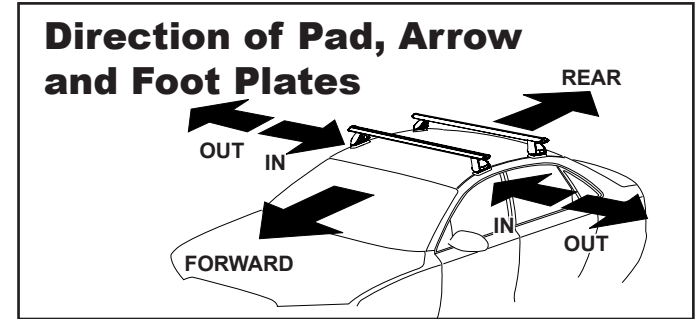

DK228 Rhino-Rack VA, Aero, Euro & HD crossbar instruction

Measurement A: CENTRE of door jamb to CENTRE arrow of leg foot plate.

Measurement B: CENTRE of Front leg foot plate arrow to CENTRE of Rear leg foot plate arrow.

Carrying capacity: Roof rack is rated to 75kg. Please refer to manufacturers handbook for your vehicles maximum roof load capacity. Always use the lower of the two figures.

VEHICLE	Date	Measurement A	Measurement B	Load Rating (includes racks 5kg/ 11lbs)
Ford Edge SUV	2007-	170mm / 6,11/16"	700mm / 27,9/16"	65kg / 143lbs
Lincoln MKX SUV	2007-	170mm / 6,11/16"	700mm / 27,9/16"	65kg / 143lbs
Mitsubishi Outlander SUV	2007-2012	150mm / 5,29/32"	700mm / 27,9/16"	75kg / 165lbs