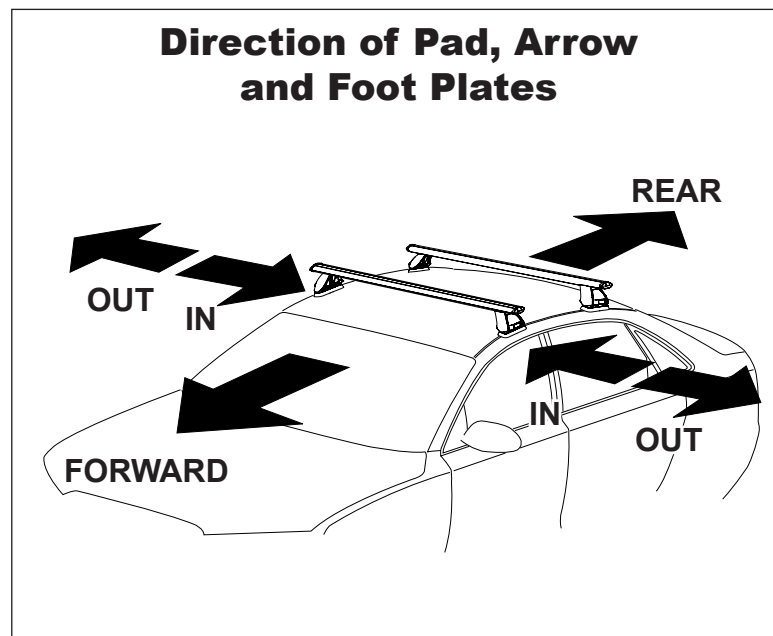

DK152 Rhino-Rack VA, Aero, Euro & HD crossbar instruction

Measurement A: CENTRE of door jamb to CENTRE arrow of leg foot plate.

Measurement B: CENTRE of Front leg foot plate arrow to CENTRE of Rear leg foot plate arrow.

Carrying capacity: Roof rack is rated to 75kg. Please refer to manufacturers handbook for your vehicles maximum roof load capacity. Always use the lower of the two figures.

VEHICLE	Date	Measurement A	Measurement B	Load Rating (includes racks 5kg/ 11lbs)
Honda Civic 4dr Sedan	2006 on	300mm / 11,13/16"	700mm / 27,9/16"	50kg / 110lbs
Scion XB 5dr Hatch	2008 on	230mm / 9,1/16"	700mm / 27,9/16"	60kg / 132lbs
Toyota Corolla E140 4dr sedan	2009-13	240mm / 9,29/64"	700mm / 27,9/16"	50kg / 110lbs
Toyota Rukus 5dr hatch	06/2010 on	230mm / 9,1/16"	700mm / 27,9/16"	60kg / 132lbs