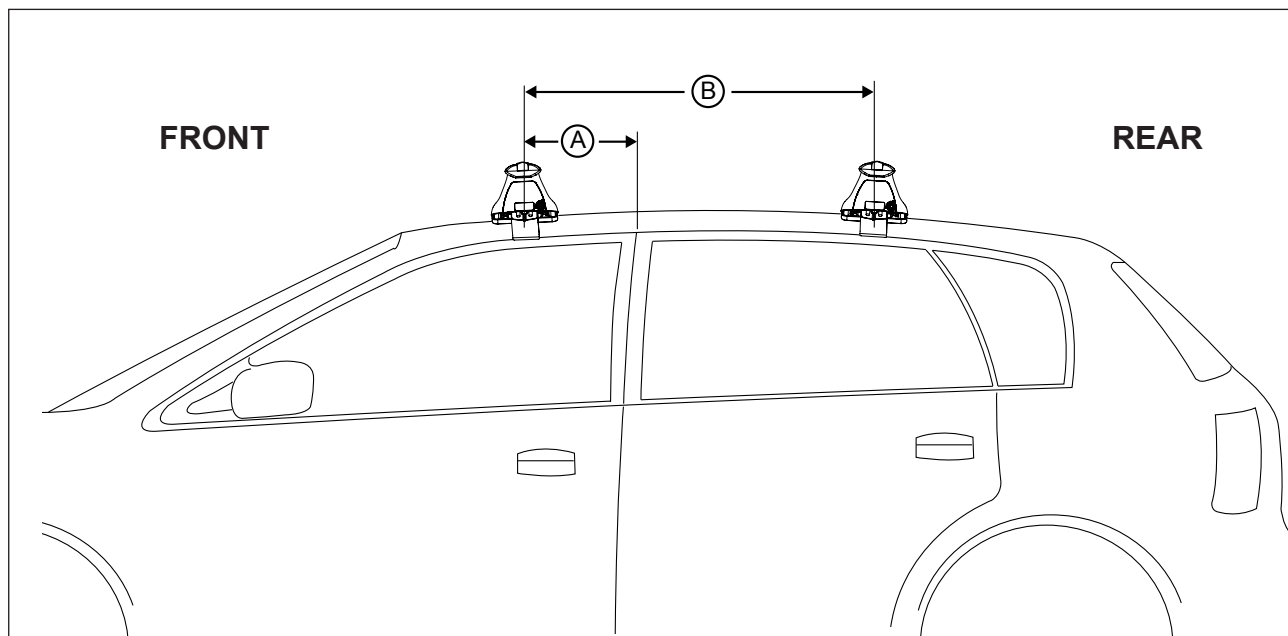

DK152 Rhino-Rack VA, Aero, Euro & HD crossbar instruction

Measurement A: CENTRE of door jamb to CENTRE arrow of leg foot plate.

Measurement B: CENTRE of Front leg foot plate arrow to CENTRE of Rear leg foot plate arrow.

Carrying capacity: Roof rack is rated to 75kg. Please refer to manufacturers handbook for your vehicles maximum roof load capacity. Always use the lower of the two figures.

VEHICLE	Date	Measurement A	Measurement B	Load Rating (includes racks 5kg/ 11lbs)
Honda Civic 4dr Sedan	2006 on	300mm / 11,13/16"	700mm / 27,9/16"	50kg / 110lbs
Scion XB 5dr Hatch	2008 on	230mm / 9,1/16"	700mm / 27,9/16"	60kg / 132lbs
Toyota Corolla E140 4dr sedan	2009-13	240mm / 9,29/64"	700mm / 27,9/16"	50kg / 110lbs
Toyota Rukus 5dr hatch	06/2010 on	230mm / 9,1/16"	700mm / 27,9/16"	60kg / 132lbs