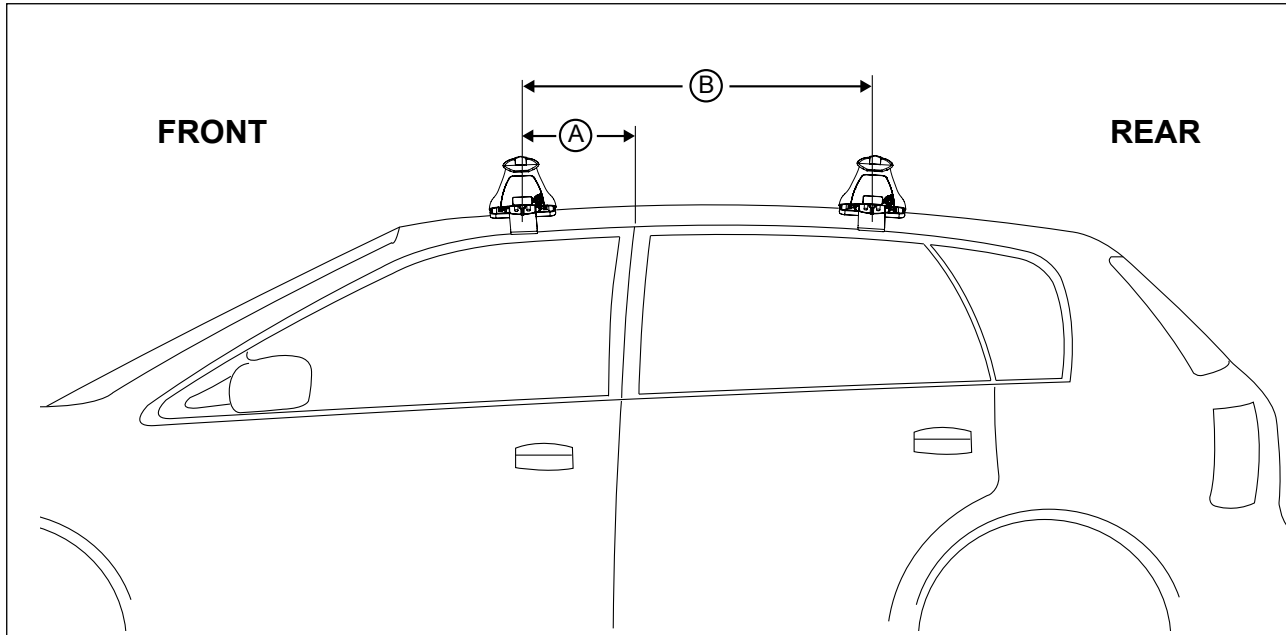

DK078 Rhino-Rack VA, DA, Euro & HD crossbar instruction

Measurement A: CENTRE of door jamb to CENTRE arrow of leg foot plate.

Measurement B: CENTRE of Front leg foot plate arrow to CENTRE of Rear leg foot plate arrow.

Carrying capacity: Roof rack is rated to 75kg. Please refer to manufacturers handbook for your vehicles maximum roof load capacity. Always use the lower of the two figures.

VEHICLE	Date	Measurement A	Measurement B	Load Rating (includes racks 5kg/ 11lbs)
Toyota Avensis Verso Minivan	12/01-11/10	200mm / 7,7/8"	800mm / 31,1/2"	75kg / 165lbs
Subaru Legacy BM 4dr Sedan	10-14	250mm / 9,27/32"	700mm / 27,9/16"	75kg / 165lbs
Subaru Liberty BM 4dr Sedan	09/09-12/14	250mm / 9,27/32"	700mm / 27,9/16"	75kg / 165lbs