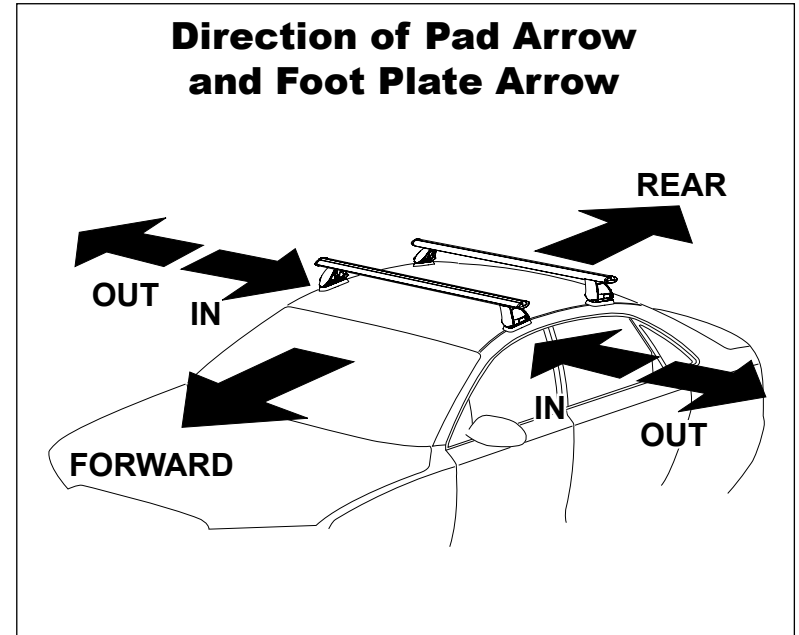

DK078 Rhino-Rack VA, DA, Euro & HD crossbar instruction

Measurement A: CENTRE of door jamb to CENTRE arrow of leg foot plate.

Measurement B: CENTRE of Front leg foot plate arrow to CENTRE of Rear leg foot plate arrow.

Carrying capacity: Roof rack is rated to 75kg. Please refer to manufacturers handbook for your vehicles maximum roof load capacity. Always use the lower of the two figures.

VEHICLE	Date	Measurement A	Measurement B	Load Rating (includes racks 5kg/ 11lbs)
Toyota Avensis Verso Minivan	12/01-11/10	200mm / 7,7/8"	800mm / 31,1/2"	75kg / 165lbs
Subaru Legacy BM 4dr Sedan	10-14	250mm / 9,27/32"	700mm / 27,9/16"	75kg / 165lbs
Subaru Liberty BM 4dr Sedan	09/09-12/14	250mm / 9,27/32"	700mm / 27,9/16"	75kg / 165lbs