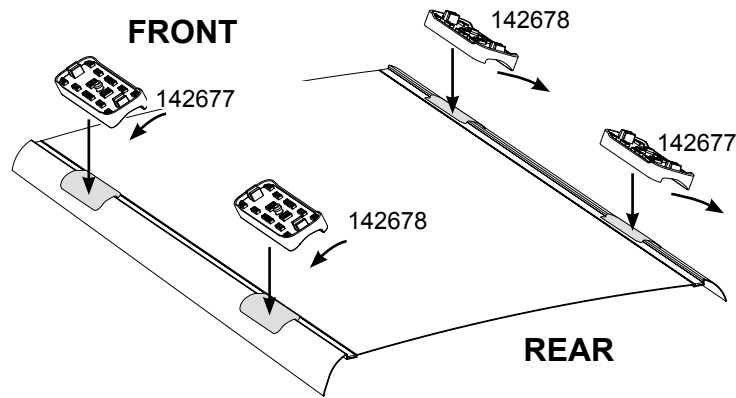

# DK298 Rhino-Rack VA, Aero, Euro & HD crossbar instruction

**Measurement A:** CENTRE of door jamb to CENTRE arrow of leg foot plate.

**Measurement B:** CENTRE of Front leg foot plate arrow to CENTRE of Rear leg foot plate arrow.

**Carrying capacity:** Roof rack is rated to 75kg. Please refer to manufacturers handbook for your vehicles maximum roof load capacity. Always use the lower of the two figures.

- Pad 142677 FRONT Left of vehicle Arrow OUT
- Pad 142678 FRONT Right of vehicle Arrow OUT
- Pad 142677 REAR Right of vehicle Arrow OUT
- Pad 142678 REAR Left of vehicle Arrow OUT

## Direction of Pad, Arrow and Foot Plates

VEHICLE	Date	Measurement A	Measurement B	Load Rating (includes racks 5kg/ 11lbs)
Dodge Charger 4dr sedan	2011-	300mm / 11,13/16"	700mm / 27,9/16"	75kg / 165lbs