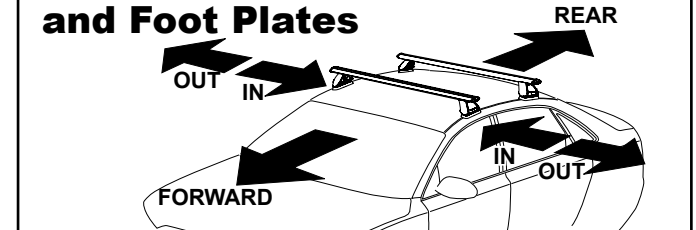

Direction of Pad, Arrow and Foot Plates

VEHICLE	Date	Measurement A	Measurement B	Load Rating (includes racks 5kg/ 11lbs)
Dodge Charger 4dr sedan	2011-	300mm / 11,13/16"	700mm / 27,9/16"	75kg / 165lbs