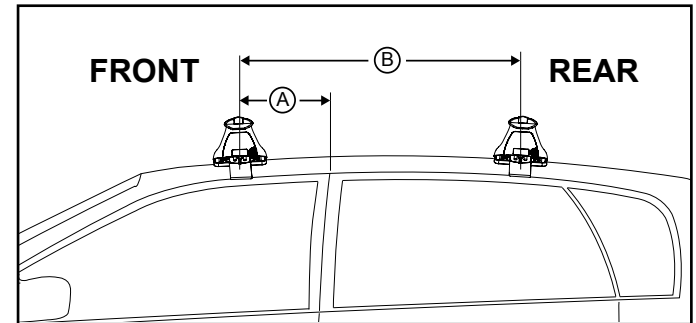

# DK298 Rhino-Rack VA, Aero, Euro & HD crossbar instruction

**Measurement A:** CENTRE of door jamb to CENTRE arrow of leg foot plate.

**Measurement B:** CENTRE of Front leg foot plate arrow to CENTRE of Rear leg foot plate arrow.

**Carrying capacity:** Roof rack is rated to 75kg. Please refer to manufacturers handbook for your vehicles maximum roof load capacity. Always use the lower of the two figures.

- Pad 142677 FRONT Left of vehicle Arrow OUT
- Pad 142678 FRONT Right of vehicle Arrow OUT
- Pad 142677 REAR Right of vehicle Arrow OUT
- Pad 142678 REAR Left of vehicle Arrow OUT

## Direction of Pad, Arrow and Foot Plates

VEHICLE	Date	Measurement A	Measurement B	Load Rating (includes racks 5kg/ 11lbs)
Dodge Charger 4dr sedan	2011-	300mm / 11,13/16"	700mm / 27,9/16"	75kg / 165lbs