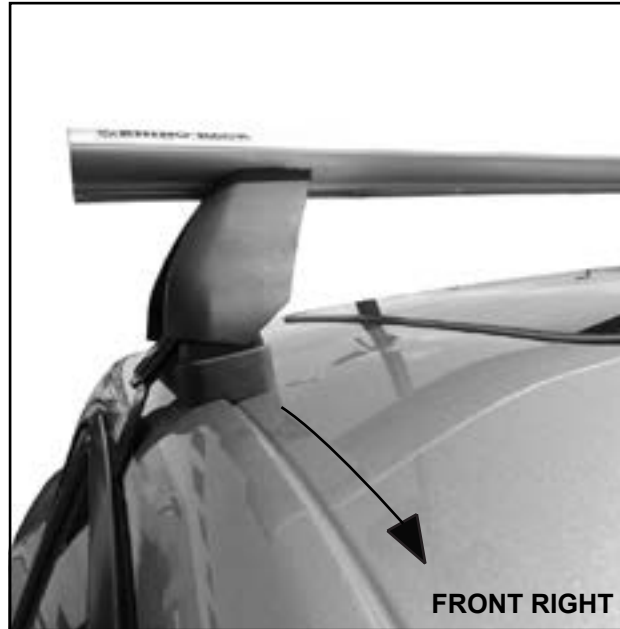

# DK298 Rhino-Rack VA, Aero, Euro & HD crossbar instruction

**Measurement A:** CENTRE of door jamb to CENTRE arrow of leg foot plate.

**Measurement B:** CENTRE of Front leg foot plate arrow to CENTRE of Rear leg foot plate arrow.

**Carrying capacity:** Roof rack is rated to 75kg. Please refer to manufacturers handbook for your vehicles maximum roof load capacity. Always use the lower of the two figures.

- Pad 142677 FRONT Left of vehicle Arrow OUT
- Pad 142678 FRONT Right of vehicle Arrow OUT
- Pad 142677 REAR Right of vehicle Arrow OUT
- Pad 142678 REAR Left of vehicle Arrow OUT