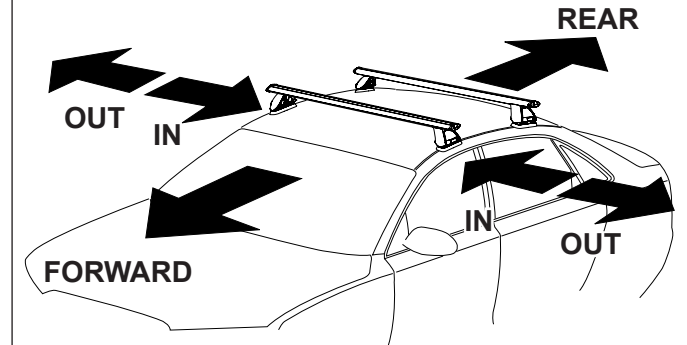

DK283 Rhino-Rack VA, Aero, Euro & HD crossbar instruction

Measurement A: CENTRE of door jamb to CENTRE arrow of leg foot plate.

Measurement B: CENTRE of Front leg foot plate arrow to CENTRE of Rear leg foot plate arrow.

Carrying capacity: Roof rack is rated to 75kg. Please refer to manufacturers handbook for your vehicles maximum roof load capacity. Always use the lower of the two figures.

Pad 142613 FRONT Left of vehicle - Arrow facing outward.
 Pad 142614 FRONT Right of vehicle - Arrow facing outward.
 Pad M506 REAR Right of vehicle - Arrow facing outward.
 Pad M505 REAR Left of vehicle - Arrow facing outward.

Direction of Pad, Arrow and Foot Plates

VEHICLE	Date	Measurement A	Measurement B	Load Rating (includes racks 5kg/11lbs)
Kia Optima TF 3rd Gen 4dr sedan	01/2011-	300mm / 11,13/16"	700mm / 27,9/16"	75kg / 165lbs