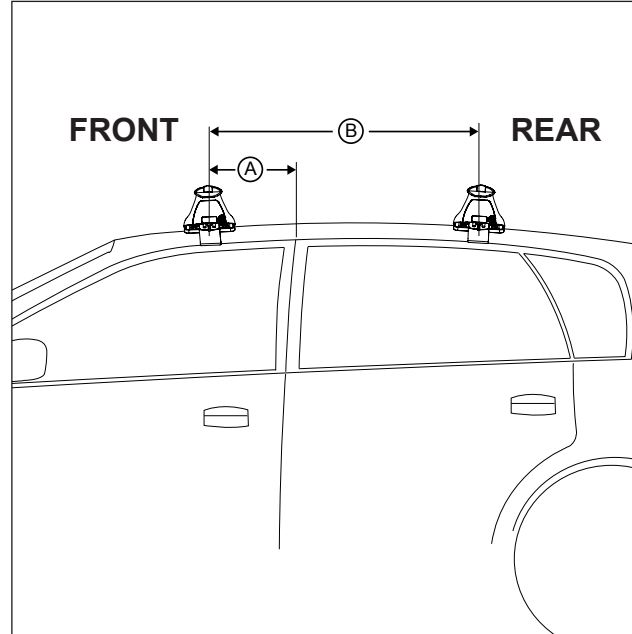

DK283 Rhino-Rack VA, Aero, Euro & HD crossbar instruction

Measurement A: CENTRE of door jamb to CENTRE arrow of leg foot plate.

Measurement B: CENTRE of Front leg foot plate arrow to CENTRE of Rear leg foot plate arrow.

Carrying capacity: Roof rack is rated to 75kg. Please refer to manufacturers handbook for your vehicles maximum roof load capacity. Always use the lower of the two figures.

Pad 142613 FRONT Left of vehicle - Arrow facing outward.
 Pad 142614 FRONT Right of vehicle - Arrow facing outward.
 Pad M506 REAR Right of vehicle - Arrow facing outward.
 Pad M505 REAR Left of vehicle - Arrow facing outward.

Direction of Pad, Arrow and Foot Plates

VEHICLE	Date	Measurement A	Measurement B	Load Rating (includes racks 5kg/11lbs)
Kia Optima TF 3rd Gen 4dr sedan	01/2011-	300mm / 11,13/16"	700mm / 27,9/16"	75kg / 165lbs