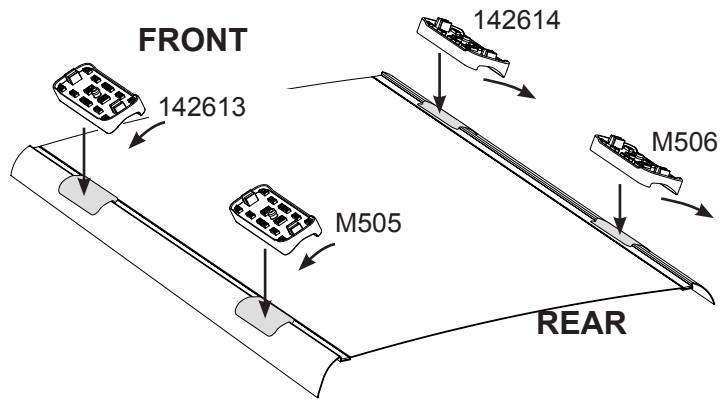

DK283 Rhino-Rack VA, Aero, Euro & HD crossbar instruction

Measurement A: CENTRE of door jamb to CENTRE arrow of leg foot plate.

Measurement B: CENTRE of Front leg foot plate arrow to CENTRE of Rear leg foot plate arrow.

Carrying capacity: Roof rack is rated to 75kg. Please refer to manufacturers handbook for your vehicles maximum roof load capacity. Always use the lower of the two figures.

Pad 142613 FRONT Left of vehicle - Arrow facing outward.
 Pad 142614 FRONT Right of vehicle - Arrow facing outward.
 Pad M506 REAR Right of vehicle - Arrow facing outward.
 Pad M505 REAR Left of vehicle - Arrow facing outward.

Direction of Pad, Arrow and Foot Plates

VEHICLE	Date	Measurement A	Measurement B	Load Rating (includes racks 5kg/11lbs)
Kia Optima TF 3rd Gen 4dr sedan	01/2011-	300mm / 11,13/16"	700mm / 27,9/16"	75kg / 165lbs