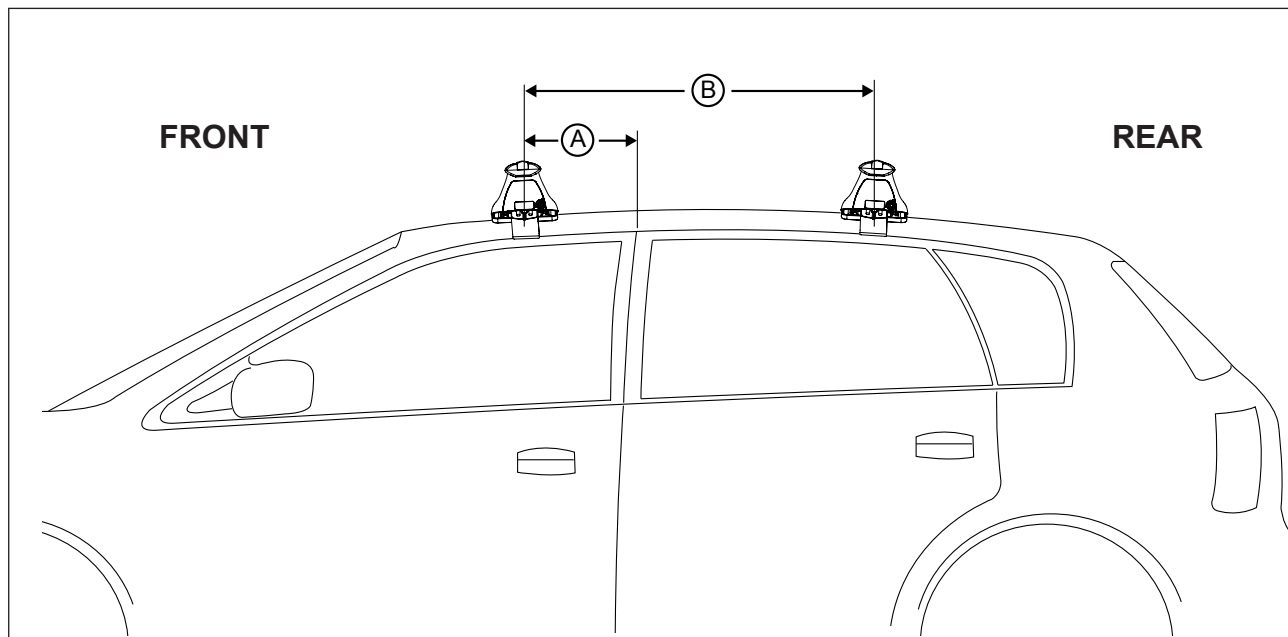

DK146 Rhino-Rack VA, Aero, Euro & HD crossbar instruction

Measurement A: CENTRE of door jamb to CENTRE arrow of leg foot plate.

Measurement B: CENTRE of Front leg foot plate arrow to CENTRE of Rear leg foot plate arrow.

Carrying capacity: Roof rack is rated to 75kg. Please refer to manufacturers handbook for your vehicles maximum roof load capacity. Always use the lower of the two figures.

VEHICLE	Date	Measurement A	Measurement B	Load Rating (includes racks 5kg/ 11lbs)
Chevrolet Impala 4dr Sedan	2000-2005	290mm / 11,27/64"	750mm / 29,17/32"	75kg / 165lbs
Nissan Rogue S AWD	2008 - 2013	250mm / 9,27/32"	700mm / 27,9/16"	75kg / 165lbs
Nissan Rogue Select SUV	2014 - 2015	250mm / 9,27/32"	700mm / 27,9/16"	75kg / 165lbs