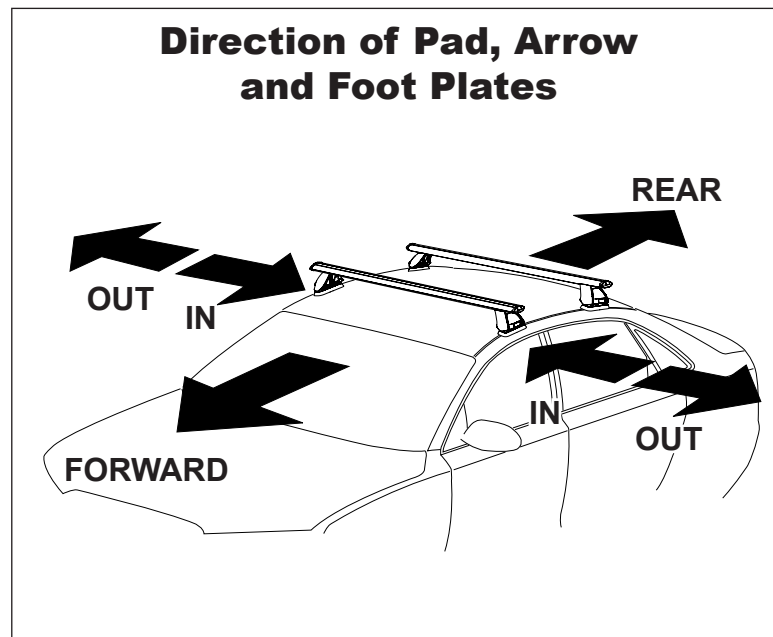

DK146 Rhino-Rack VA, Aero, Euro & HD crossbar instruction

Measurement A: CENTRE of door jamb to CENTRE arrow of leg foot plate.

Measurement B: CENTRE of Front leg foot plate arrow to CENTRE of Rear leg foot plate arrow.

Carrying capacity: Roof rack is rated to 75kg. Please refer to manufacturers handbook for your vehicles maximum roof load capacity. Always use the lower of the two figures.

VEHICLE	Date	Measurement A	Measurement B	Load Rating (includes racks 5kg/ 11lbs)
Chevrolet Impala 4dr Sedan	2000-2005	290mm / 11,27/64"	750mm / 29,17/32"	75kg / 165lbs
Nissan Rogue S AWD	2008 - 2013	250mm / 9,27/32"	700mm / 27,9/16"	75kg / 165lbs
Nissan Rogue Select SUV	2014 - 2015	250mm / 9,27/32"	700mm / 27,9/16"	75kg / 165lbs